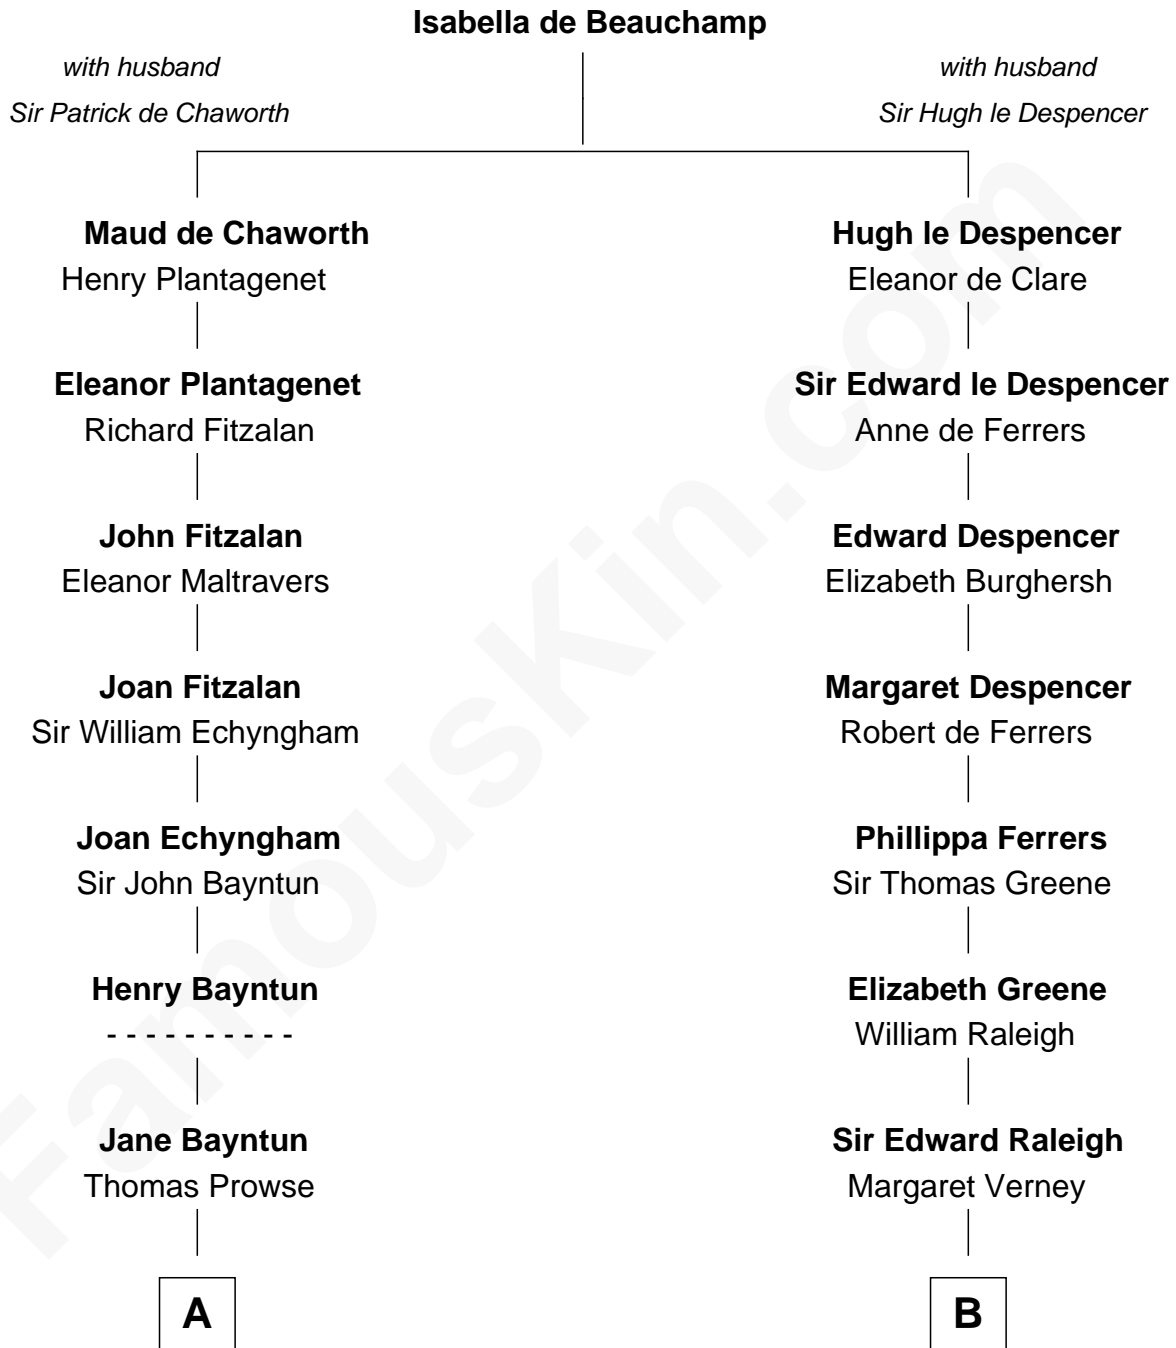

# FamousKin.com Relationship Chart of

**Kyra Sedgwick**

*TV and Movie Actress*

13th cousin 7 times removed of

**Jonathan Swift**

*Author of Gulliver's Travels*

**C**

—  
**Rev. Dr. Endicott Peabody**

Fannie Peabody

—  
**Helen Peabody**

Robert Minturn Sedgwick

—  
**Henry Dwight Sedgwick**

Patricia Ann Rosenwald

—  
**Kyra Sedgwick**

*TV and Movie Actress*