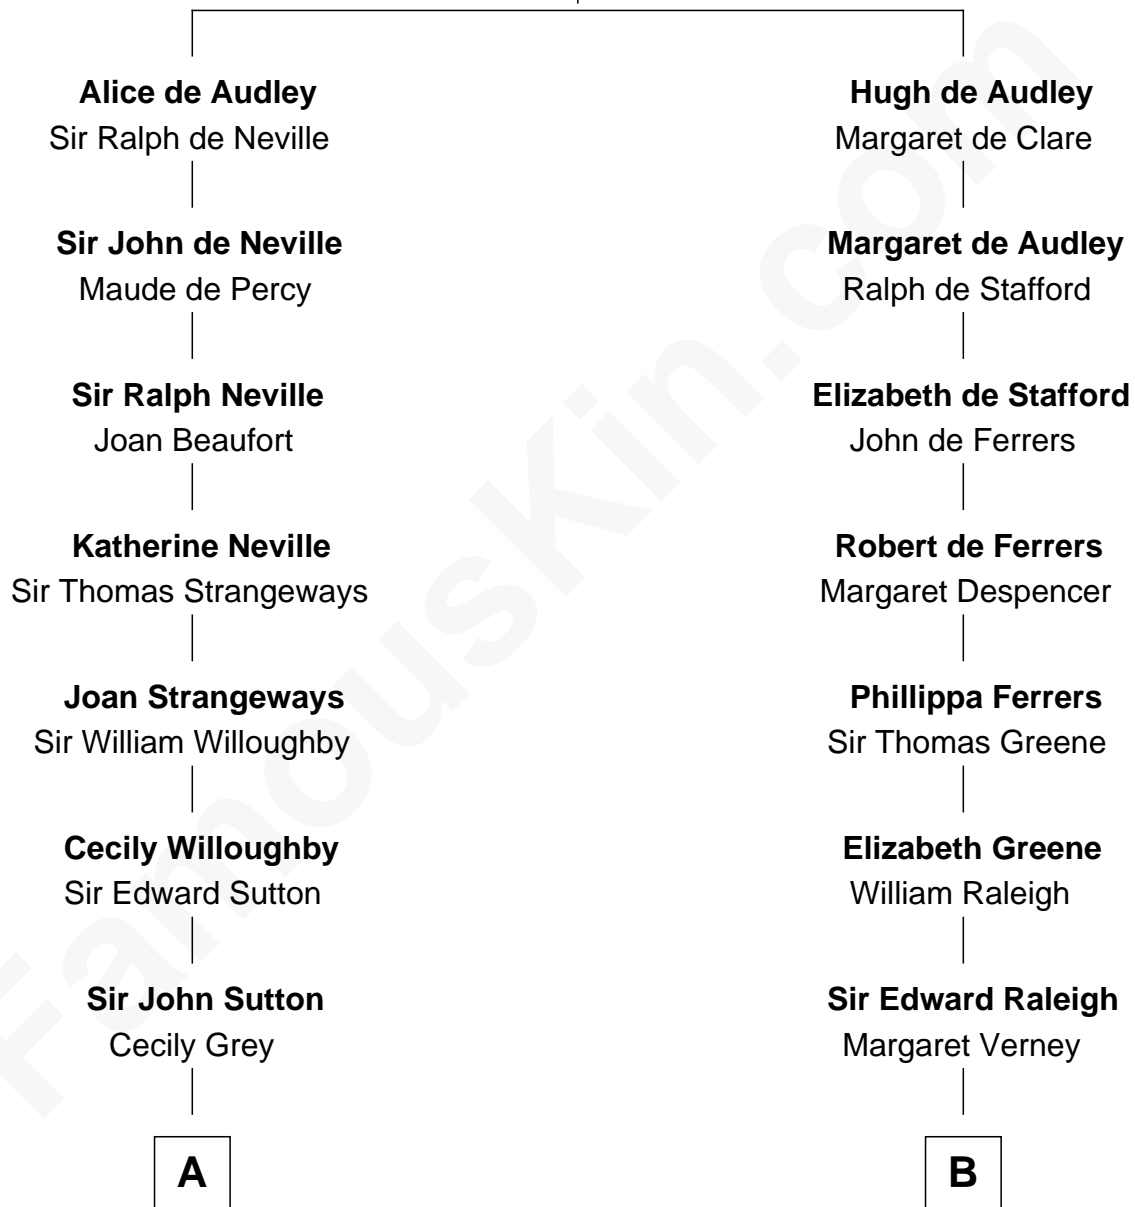

## Relationship Chart of

**Kyra Sedgwick**

*TV and Movie Actress*

13th cousin 8 times removed of

**Jonathan Swift**

*Author of Gulliver's Travels*

**Sir Hugh I de Audley**

Iseult de Mortimer

**C**

—  
**Susanna Shaw**

Robert Bowne Minturn

—  
**Sarah May Minturn**

Henry Dwight Sedgwick

—  
**Robert Minturn Sedgwick**

Helen Peabody

—  
**Henry Dwight Sedgwick**