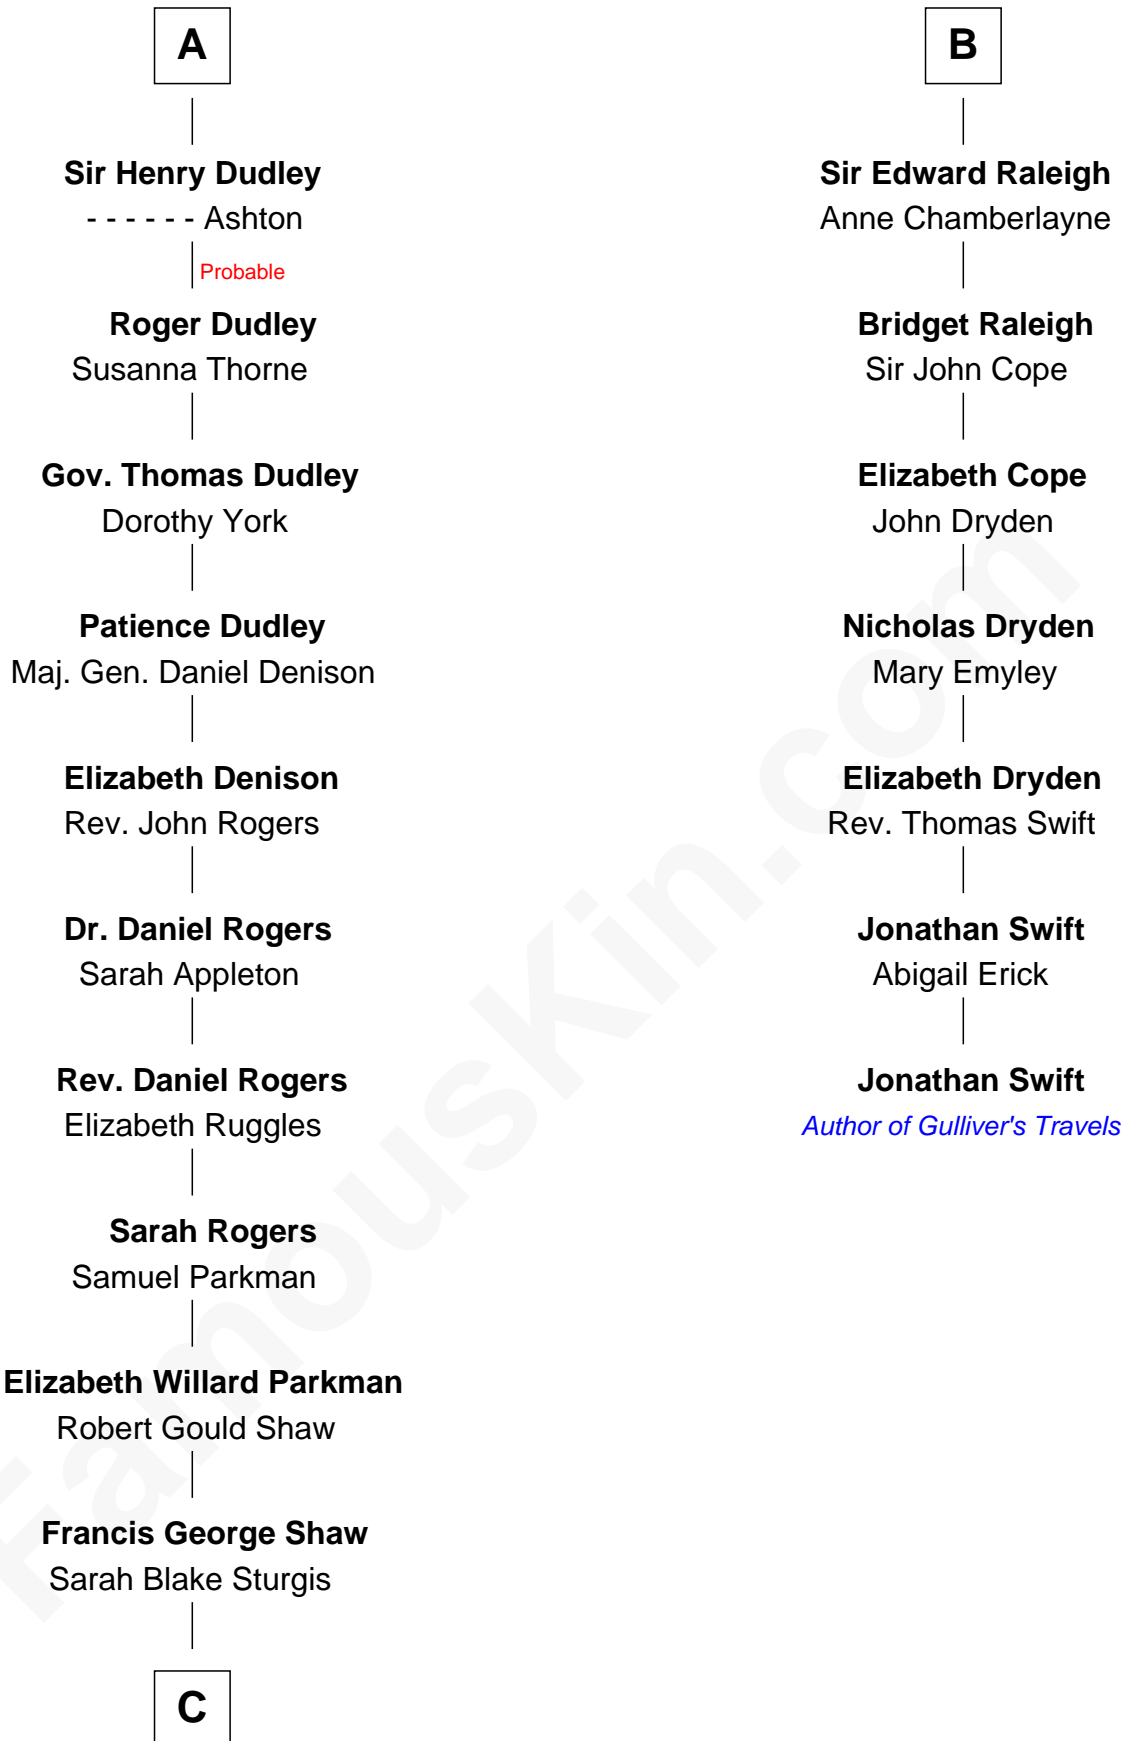

## Relationship Chart of

**Kyra Sedgwick**

*TV and Movie Actress*

13th cousin 8 times removed of

**Jonathan Swift**

*Author of Gulliver's Travels*

**Sir Hugh I de Audley**

Iseult de Mortimer

**C**

—  
**Susanna Shaw**

Robert Bowne Minturn

—  
**Sarah May Minturn**

Henry Dwight Sedgwick

—  
**Robert Minturn Sedgwick**

Helen Peabody

—  
**Henry Dwight Sedgwick**