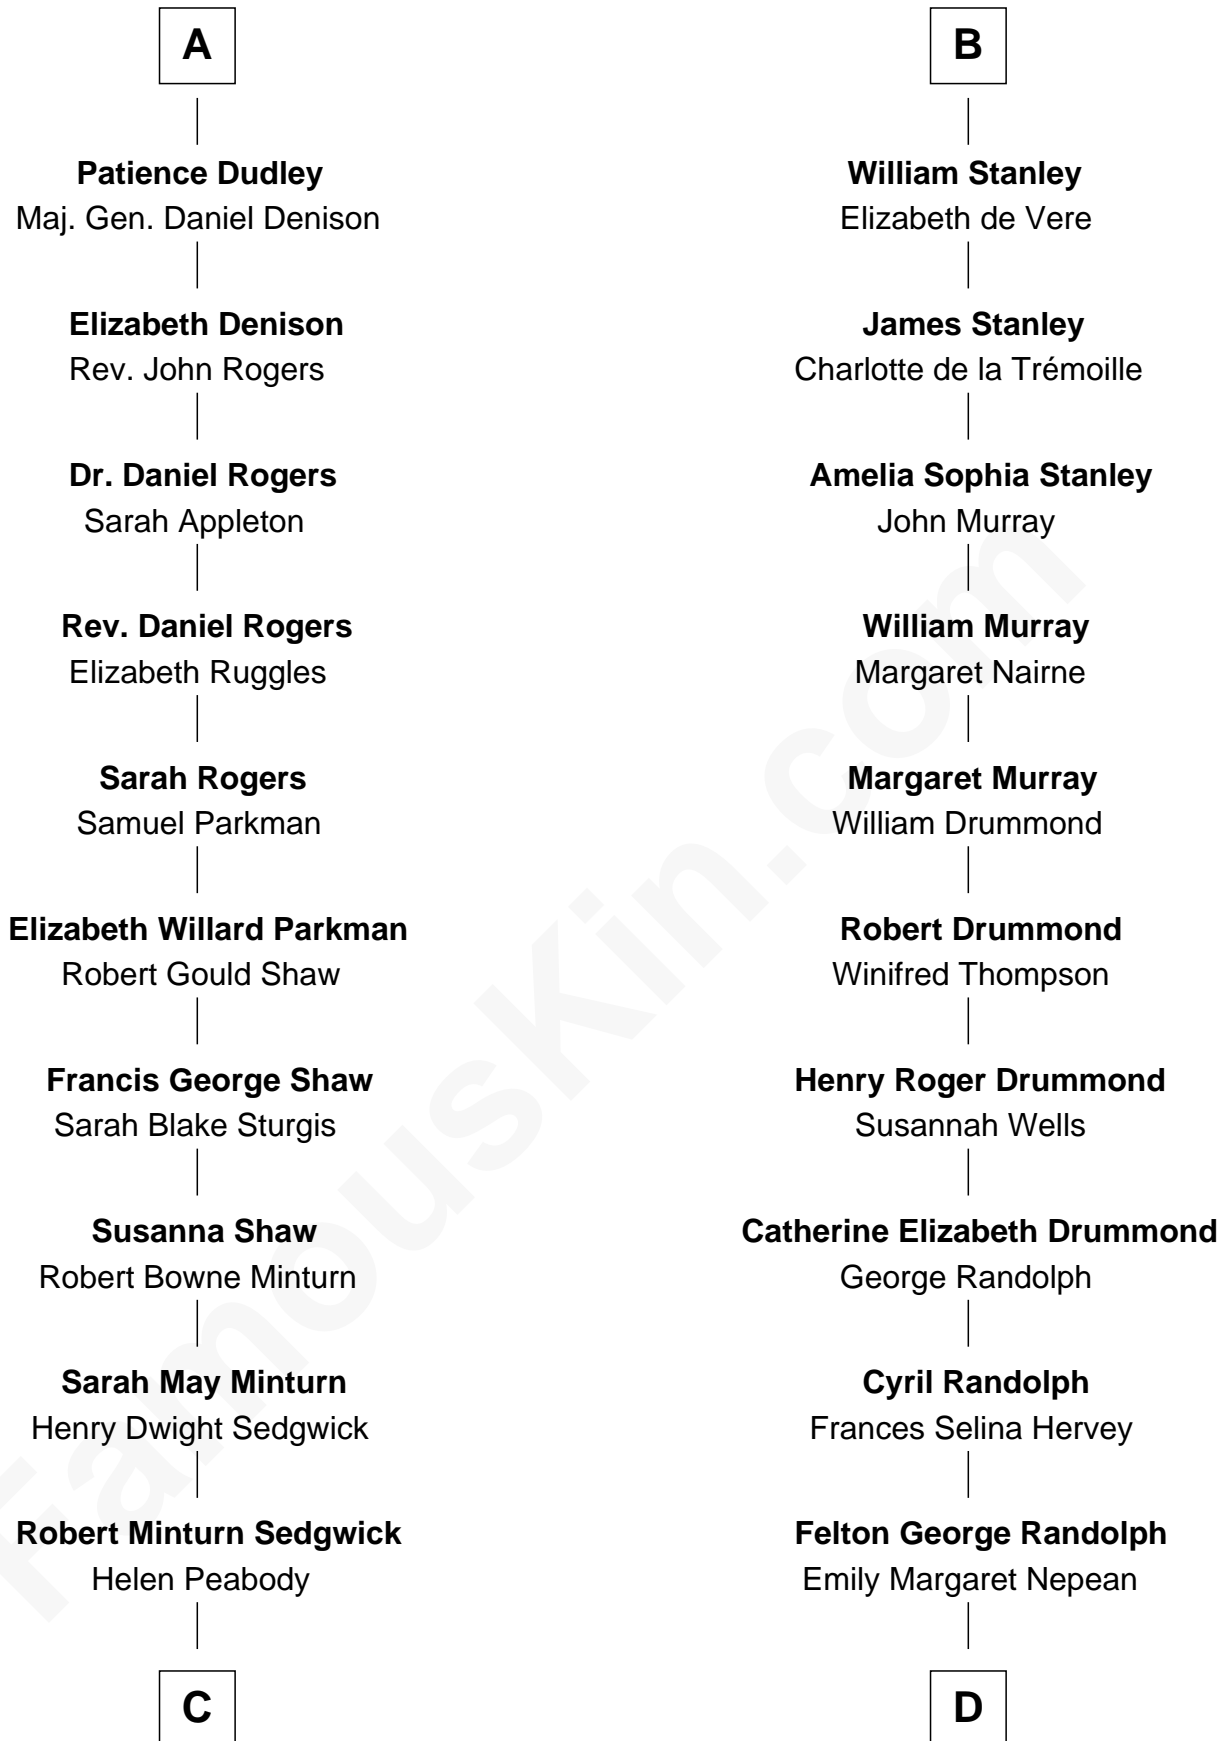

# FamousKin.com Relationship Chart of

**Kyra Sedgwick**

*TV and Movie Actress*

18th cousin 1 time removed of

**Hugh Grant**

*Movie Actor*

FamousKin.com