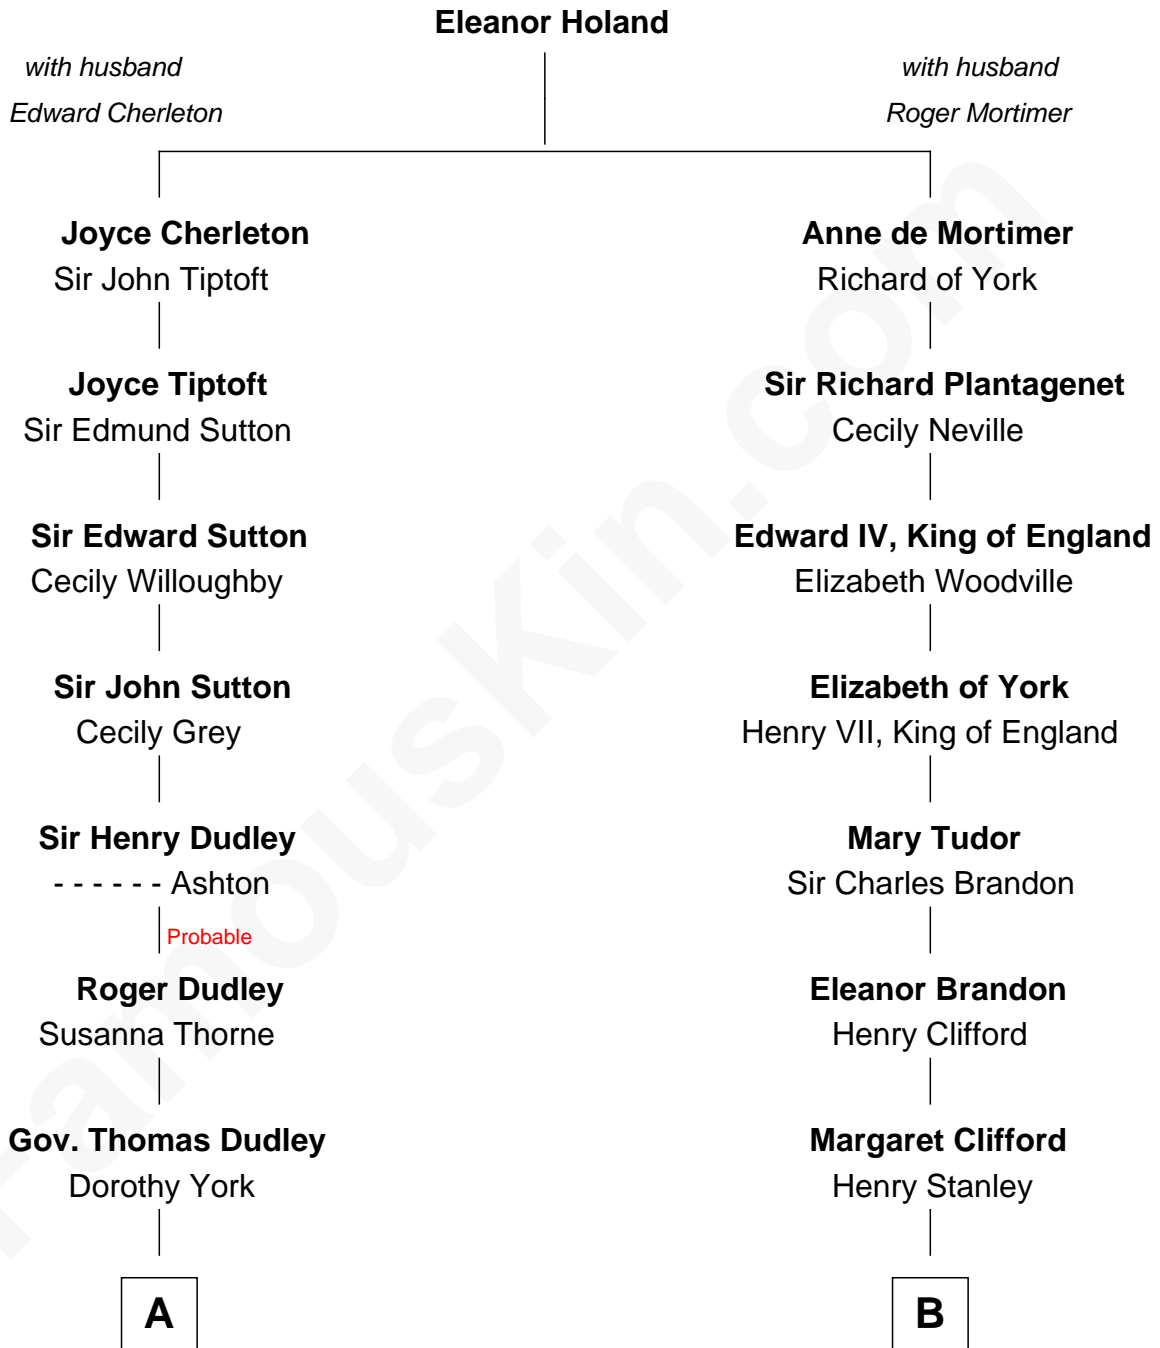

# FamousKin.com Relationship Chart of

**Kyra Sedgwick**

*TV and Movie Actress*

18th cousin 1 time removed of

**Hugh Grant**

*Movie Actor*

FamousKin.com