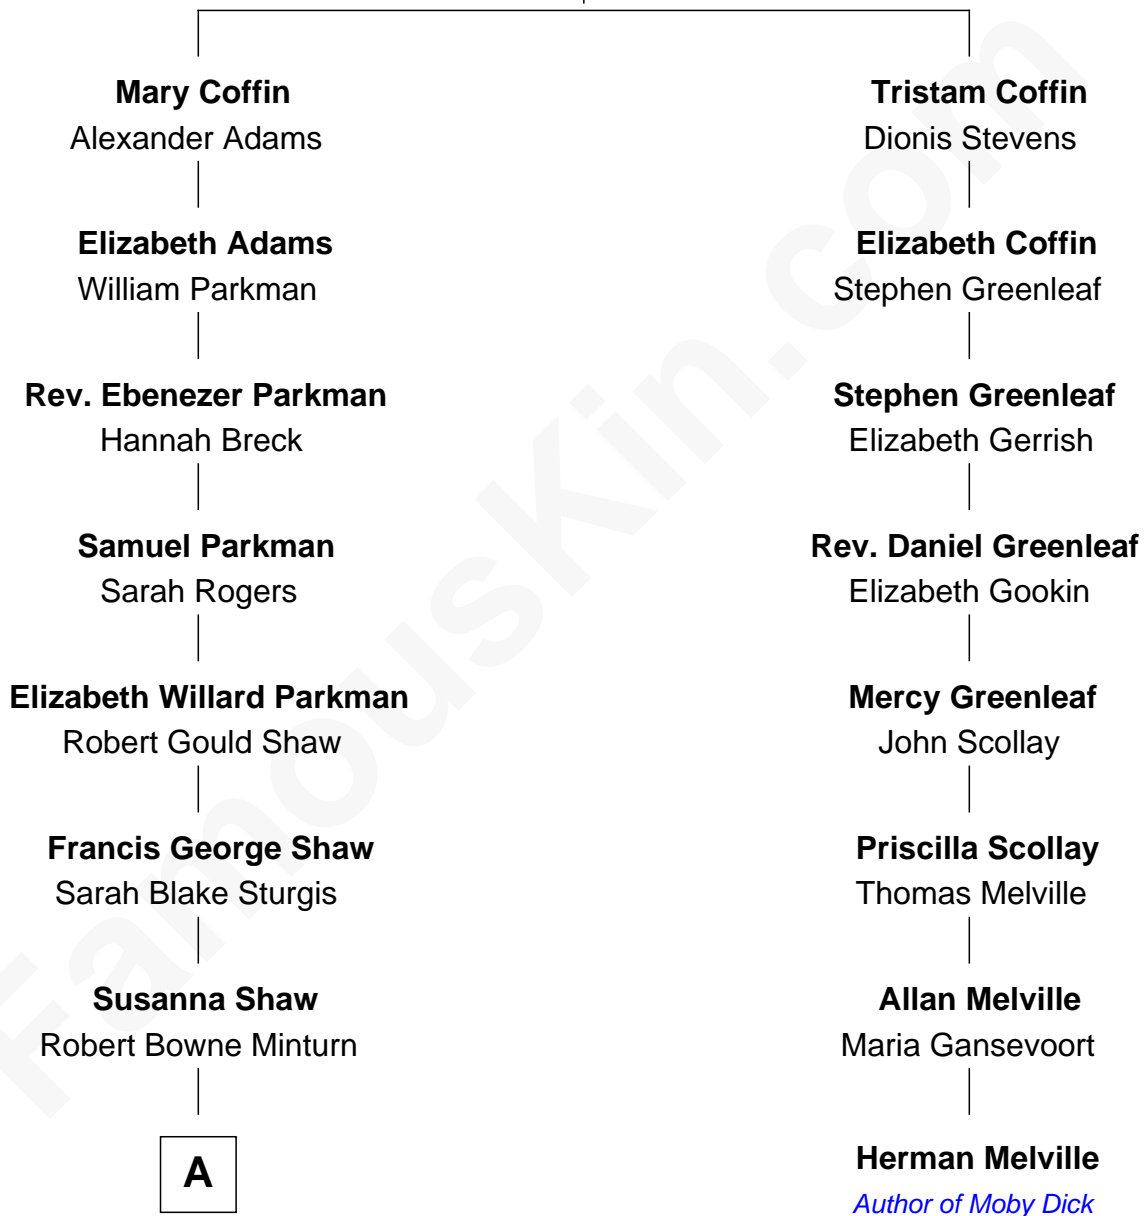

FamousKin.com Relationship Chart of

Kyra Sedgwick

TV and Movie Actress

7th cousin 3 times removed of

Herman Melville

Author of Moby Dick

Peter Coffin

Joan Kember

A

—
Sarah May Minturn
Henry Dwight Sedgwick

—
Robert Minturn Sedgwick
Helen Peabody

—
Henry Dwight Sedgwick
Patricia Ann Rosenwald

—
Kyra Sedgwick
TV and Movie Actress