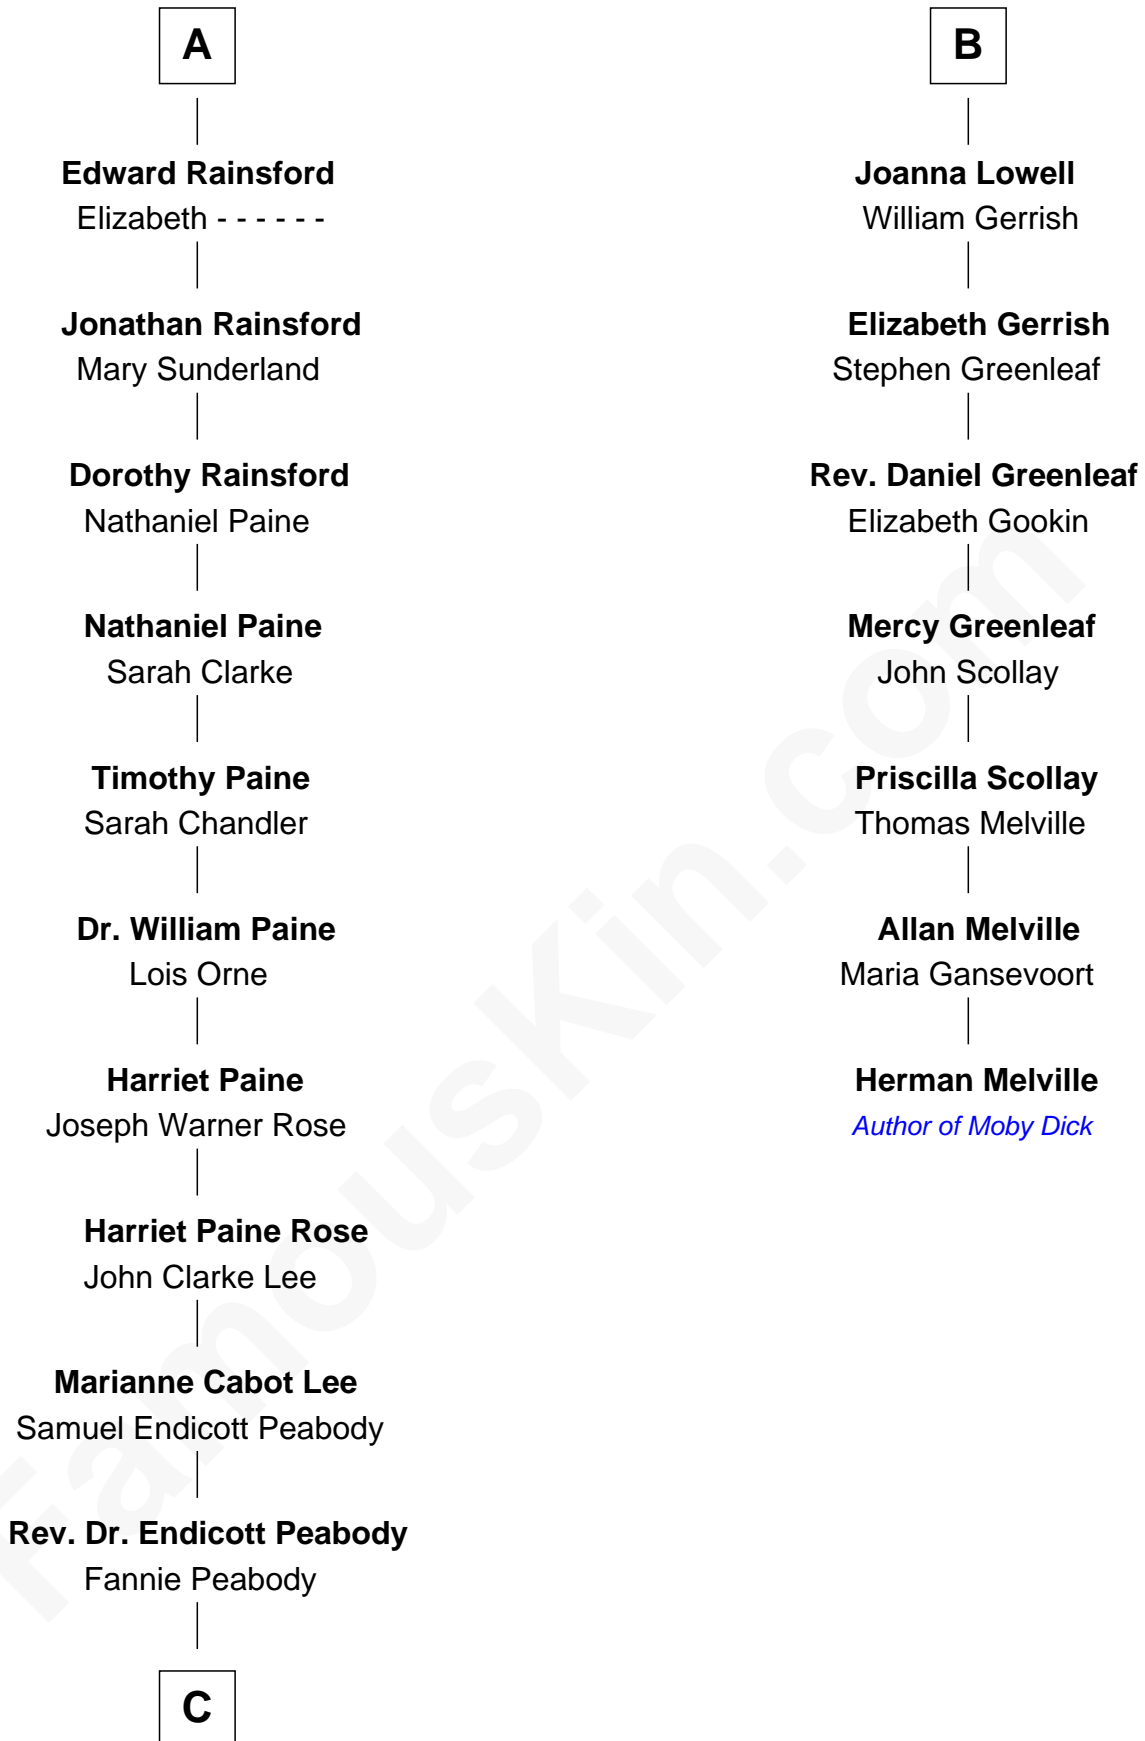

FamousKin.com Relationship Chart of

Kyra Sedgwick

TV and Movie Actress

13th cousin 6 times removed of

Herman Melville

Author of Moby Dick

Sir Walter Hungerford

Katherine Peverell

Sir Robert Hungerford

Margaret Botreaux

Eleanor Hungerford

Sir John White

Robert White

Margaret Gainsford

Margaret White

John Kirton

Stephen Kirton

Margaret Offley

Thomas Kirton

Mary Sadler

Mary Kirton

Robert Rainsford

A

Elizabeth Hungerford

Edmund Percival

Christian Percival

Richard Lowle

Percival Lowell

Rebecca - - - - -

B

C

Helen Peabody
Robert Minturn Sedgwick