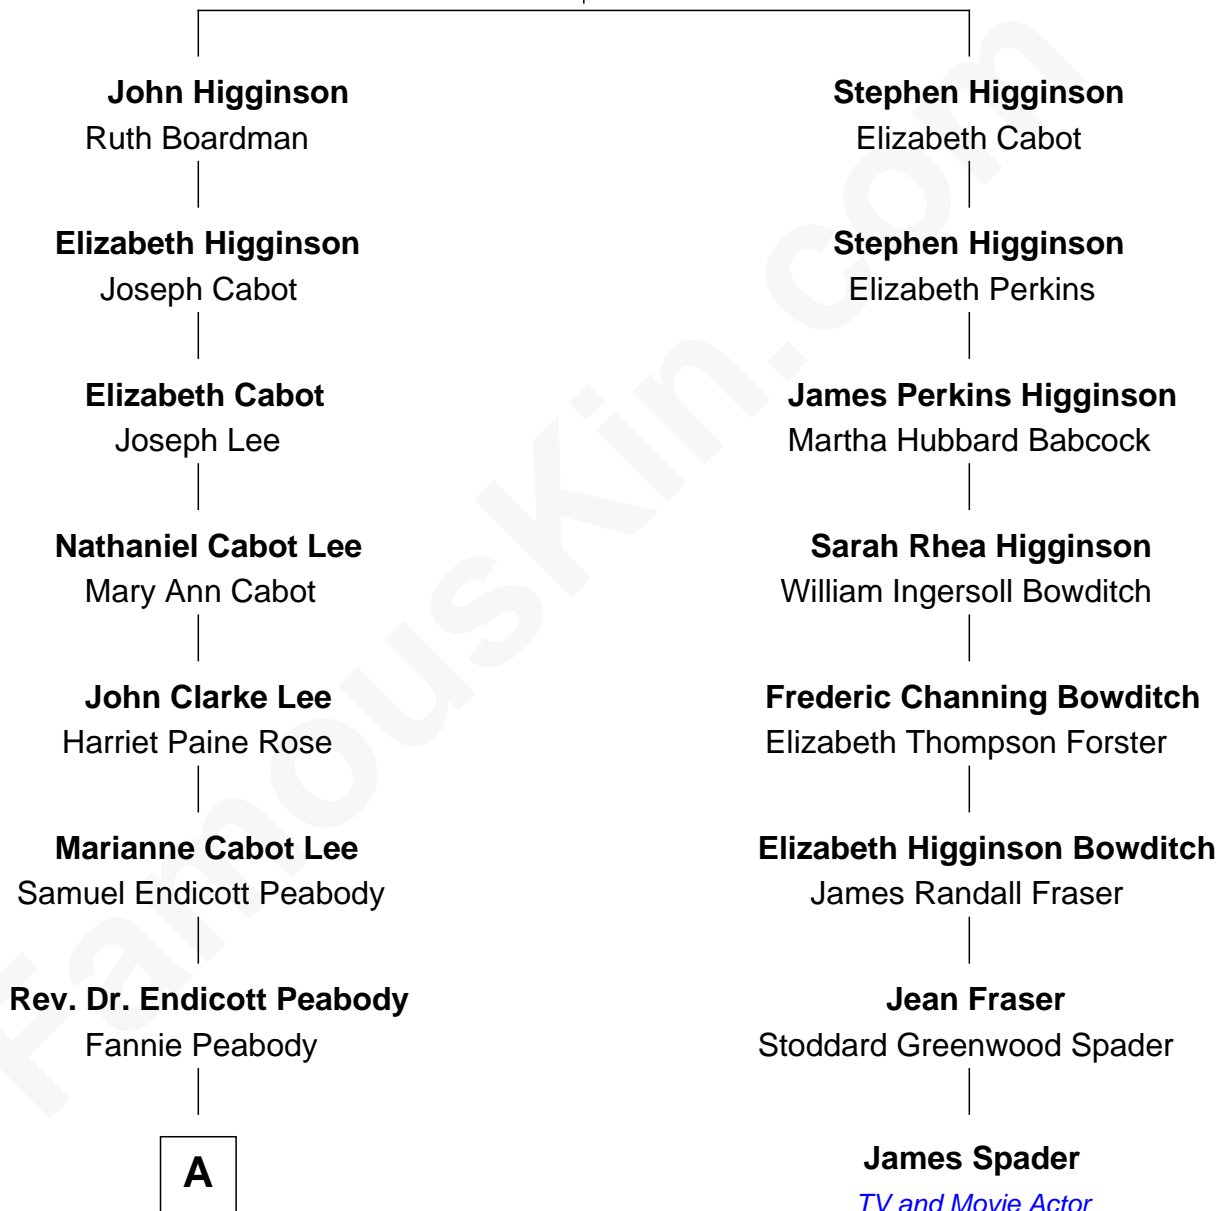

FamousKin.com

Relationship Chart of

Kyra Sedgwick

TV and Movie Actress

7th cousin 2 times removed of

James Spader

TV and Movie Actor

John Higginson

*with wife
Hannah Gardner*

*with wife
Margaret Sewall*

A

Helen Peabody
Robert Minturn Sedgwick

Henry Dwight Sedgwick
Patricia Ann Rosenwald

Kyra Sedgwick
TV and Movie Actress

FamousKin.com