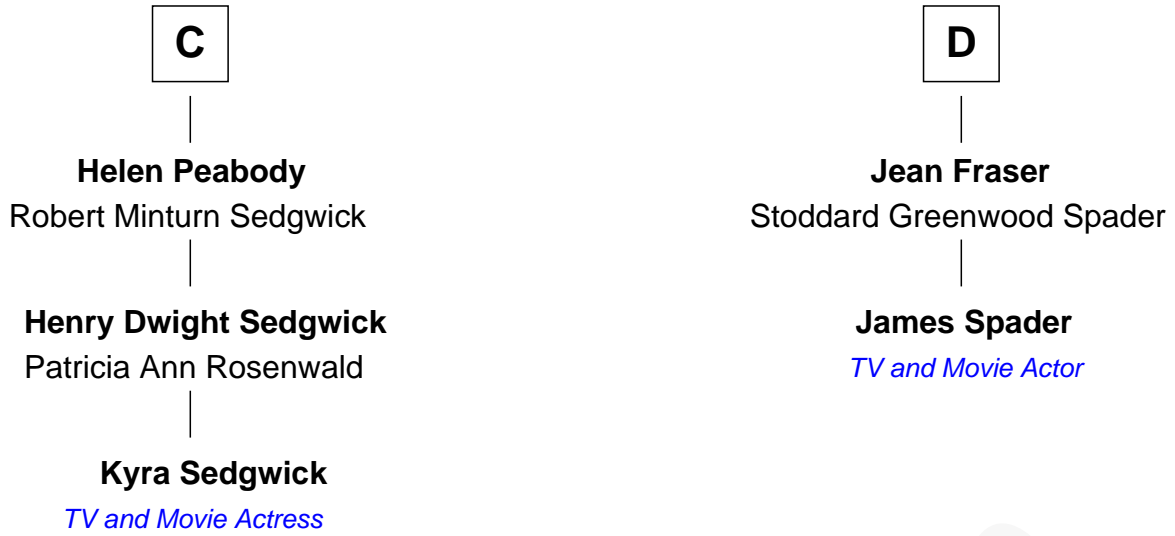

# FamousKin.com Relationship Chart of

**Kyra Sedgwick**

*TV and Movie Actress*

18th cousin 1 time removed of

**James Spader**

*TV and Movie Actor*

**Sir Walter Hungerford**

Katherine Peverell

**Stephen Kirton**

Margaret Offley

**Thomas Kirton**

Mary Sadler

**Mary Kirton**

Robert Rainsford

**A**

**Elizabeth Hungerford**

Edmund Percival

**Christian Percival**

Richard Lowle

**Percival Lowell**

Rebecca - - - - -

**B**

FamousKin.com