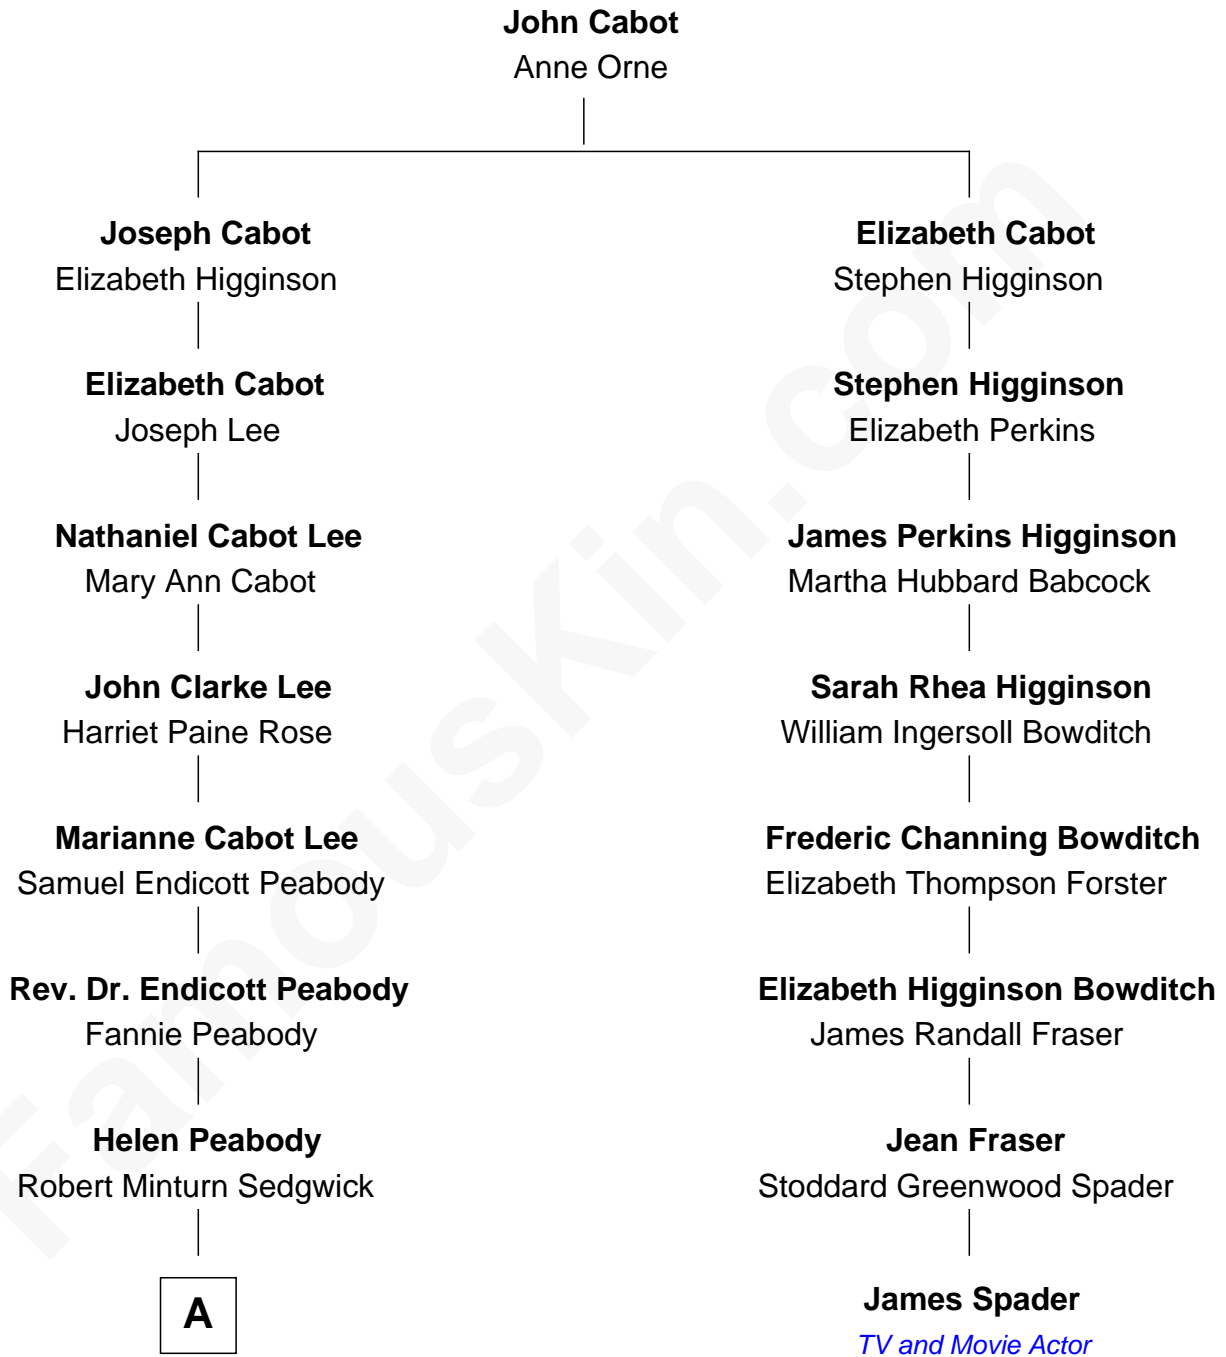

## Relationship Chart of

**Kyra Sedgwick**

*TV and Movie Actress*

7th cousin 1 time removed of

**James Spader**

*TV and Movie Actor*

A

Henry Dwight Sedgwick

Patricia Ann Rosenwald

Kyra Sedgwick

*TV and Movie Actress*

FamousKin.com