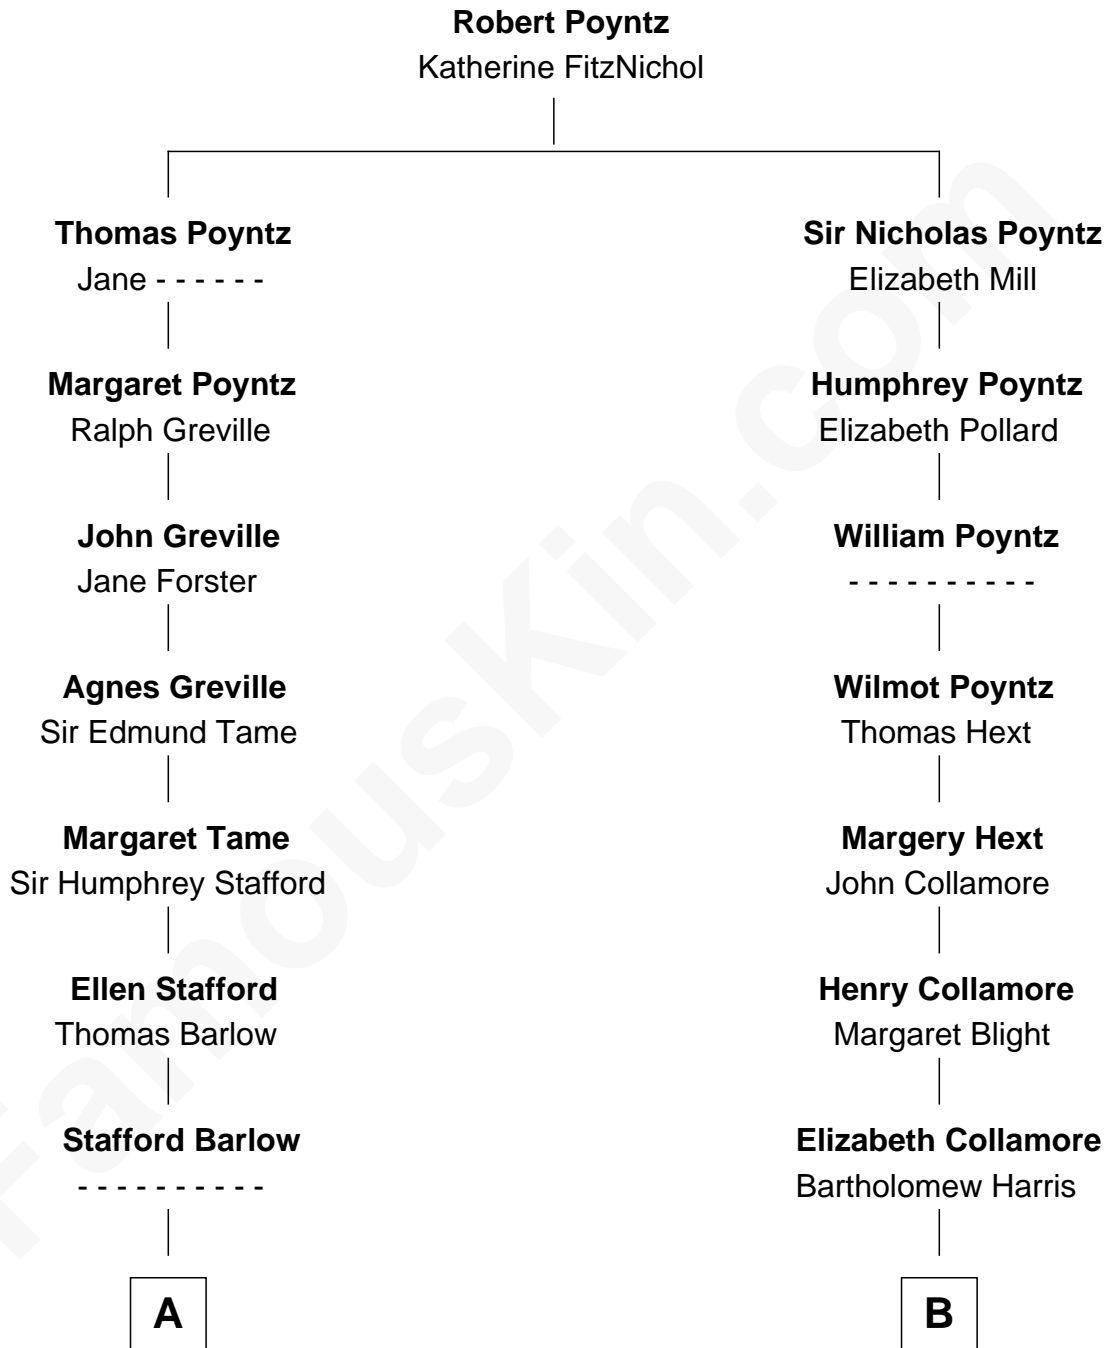

FamousKin.com Relationship Chart of

Kyra Sedgwick

TV and Movie Actress

18th cousin of

Elisabeth Shue

TV and Movie Actress

C

Henry Dwight Sedgwick
Patricia Ann Rosenwald

Kyra Sedgwick
TV and Movie Actress

D

Anne Brewster Wells
James William Shue

Elisabeth Shue
TV and Movie Actress

FamousKin.com