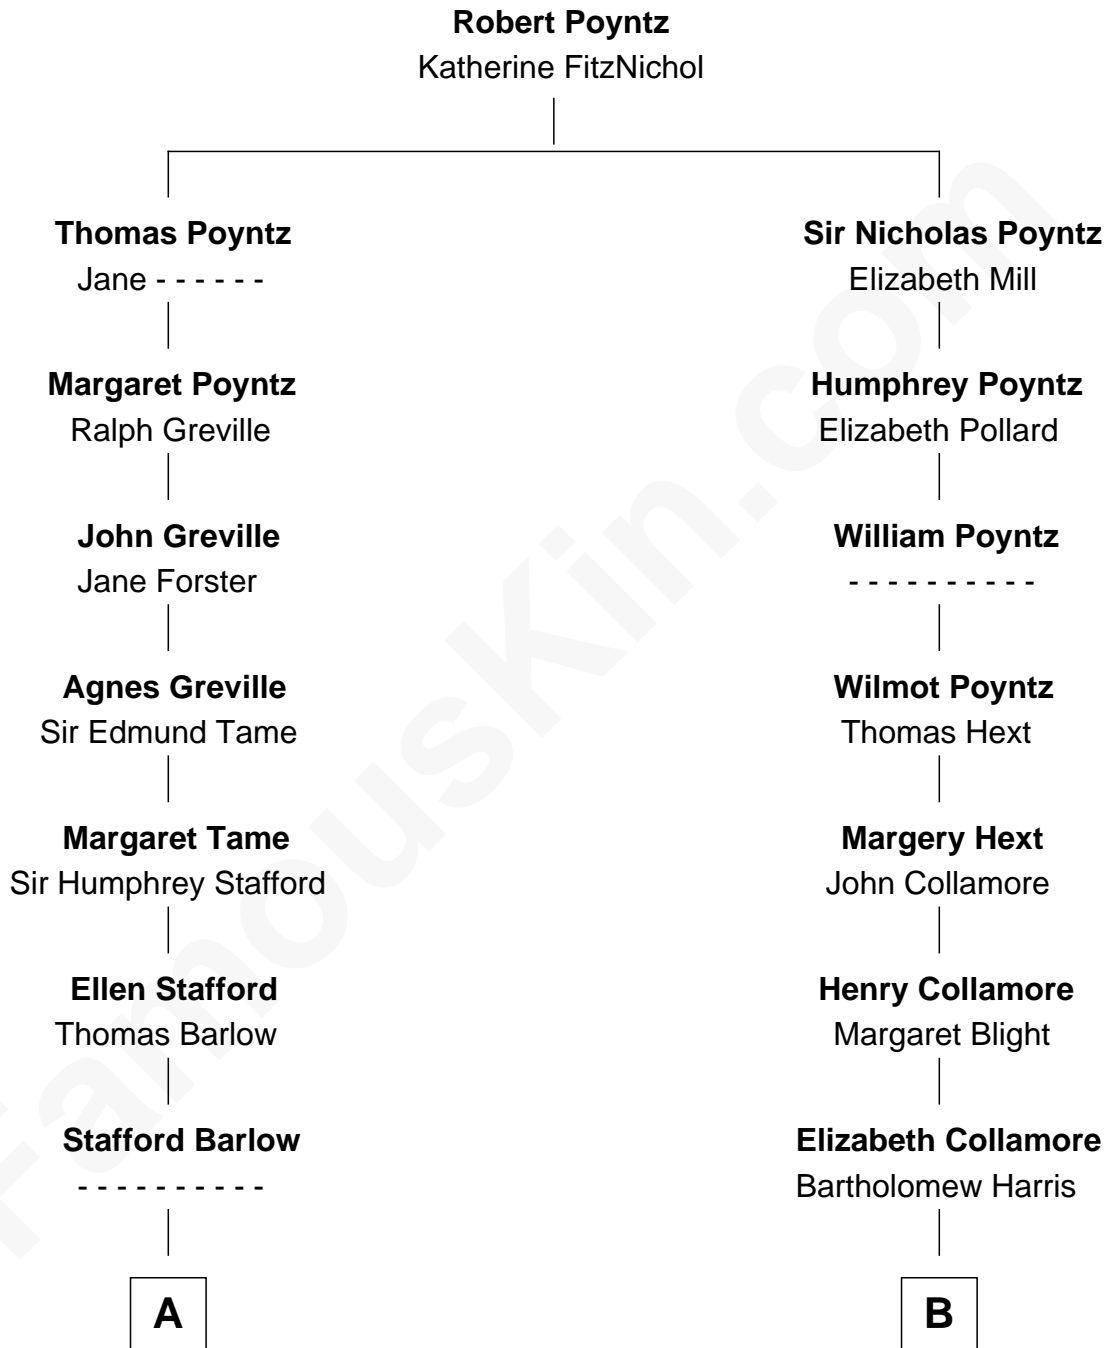

# FamousKin.com Relationship Chart of

**Kyra Sedgwick**

*TV and Movie Actress*

18th cousin of

**Andrew Shue**

*TV Actor*

FamousKin.com