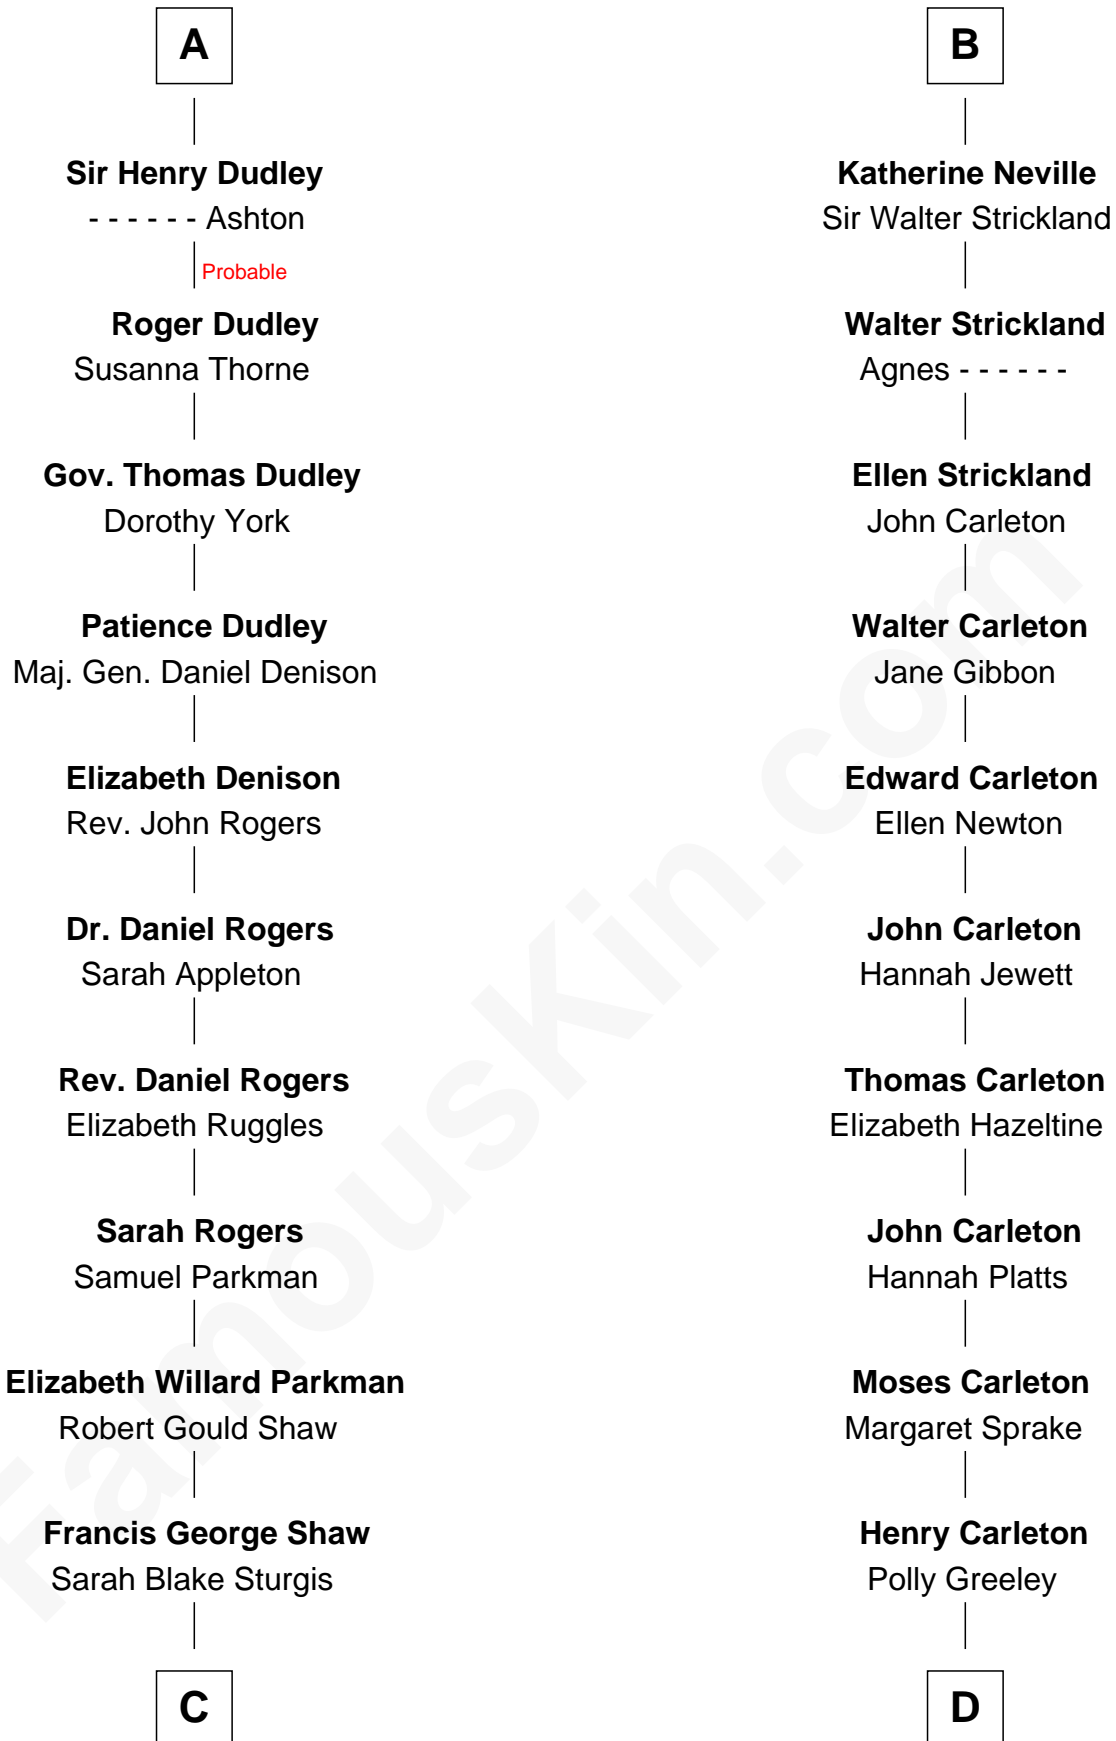

FamousKin.com

Relationship Chart of

Kyra Sedgwick

TV and Movie Actress

18th cousin 3 times removed of

Charles A. Pillsbury

Co-Founder of C.A. Pillsbury Co.

Margaret de Audley

Jane de Neville

Sir William Gascoigne

Margaret Gascoigne

Sir Christopher Ward

Anne Ward

Sir Ralph Neville

B

C

Susanna Shaw
Robert Bowne Minturn

Sarah May Minturn
Henry Dwight Sedgwick

Robert Minturn Sedgwick
Helen Peabody

Henry Dwight Sedgwick
Patricia Ann Rosenwald

Kyra Sedgwick
TV and Movie Actress

D

Margaret Sprague Carleton
George Alfred Pillsbury