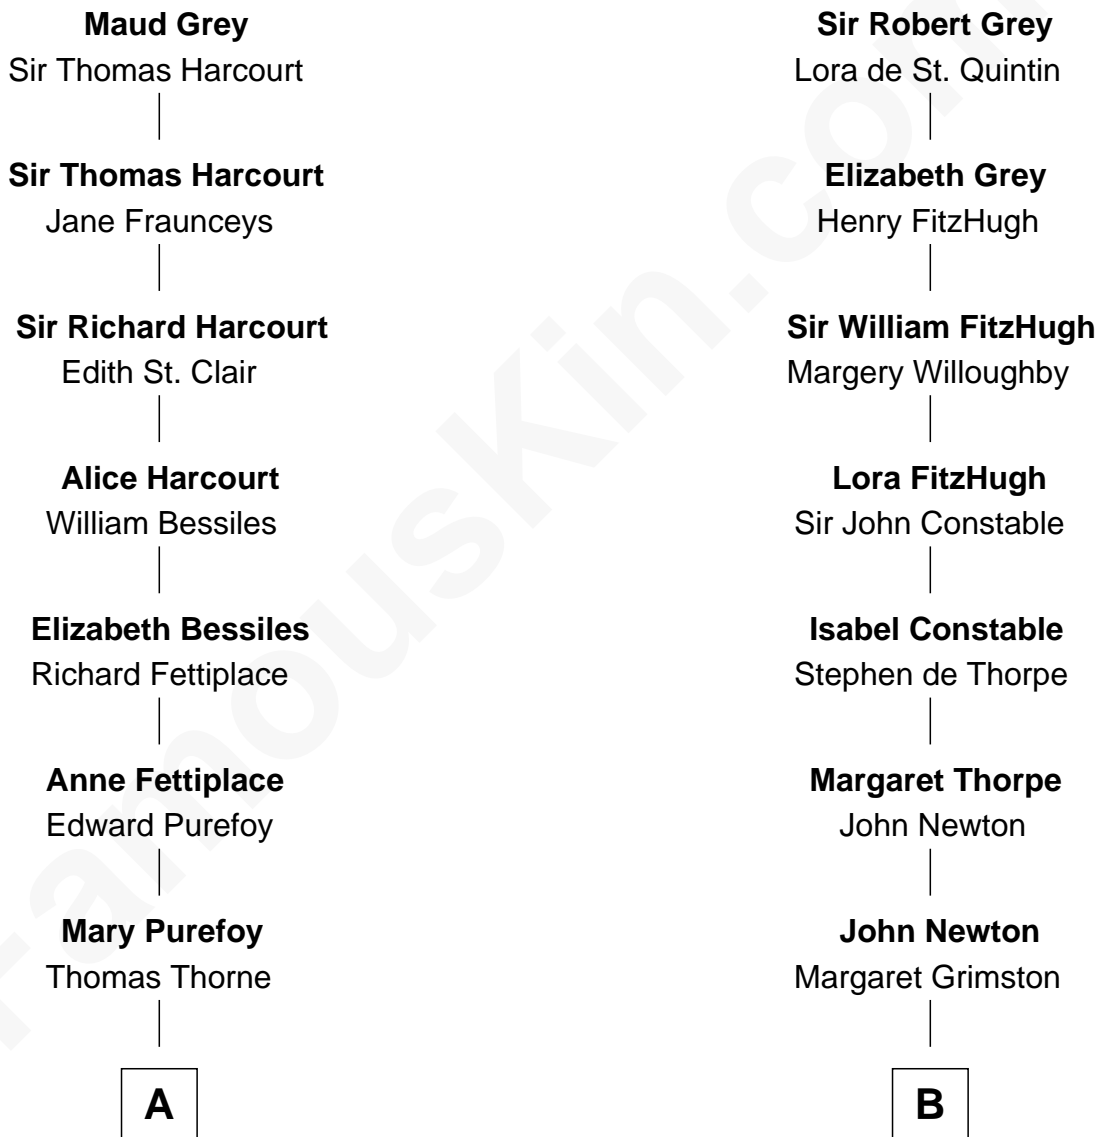

FamousKin.com Relationship Chart of

Kyra Sedgwick

TV and Movie Actress

16th cousin 4 times removed of

Charles A. Pillsbury

Co-Founder of C.A. Pillsbury Co.

Sir John Grey

Avice Marmion