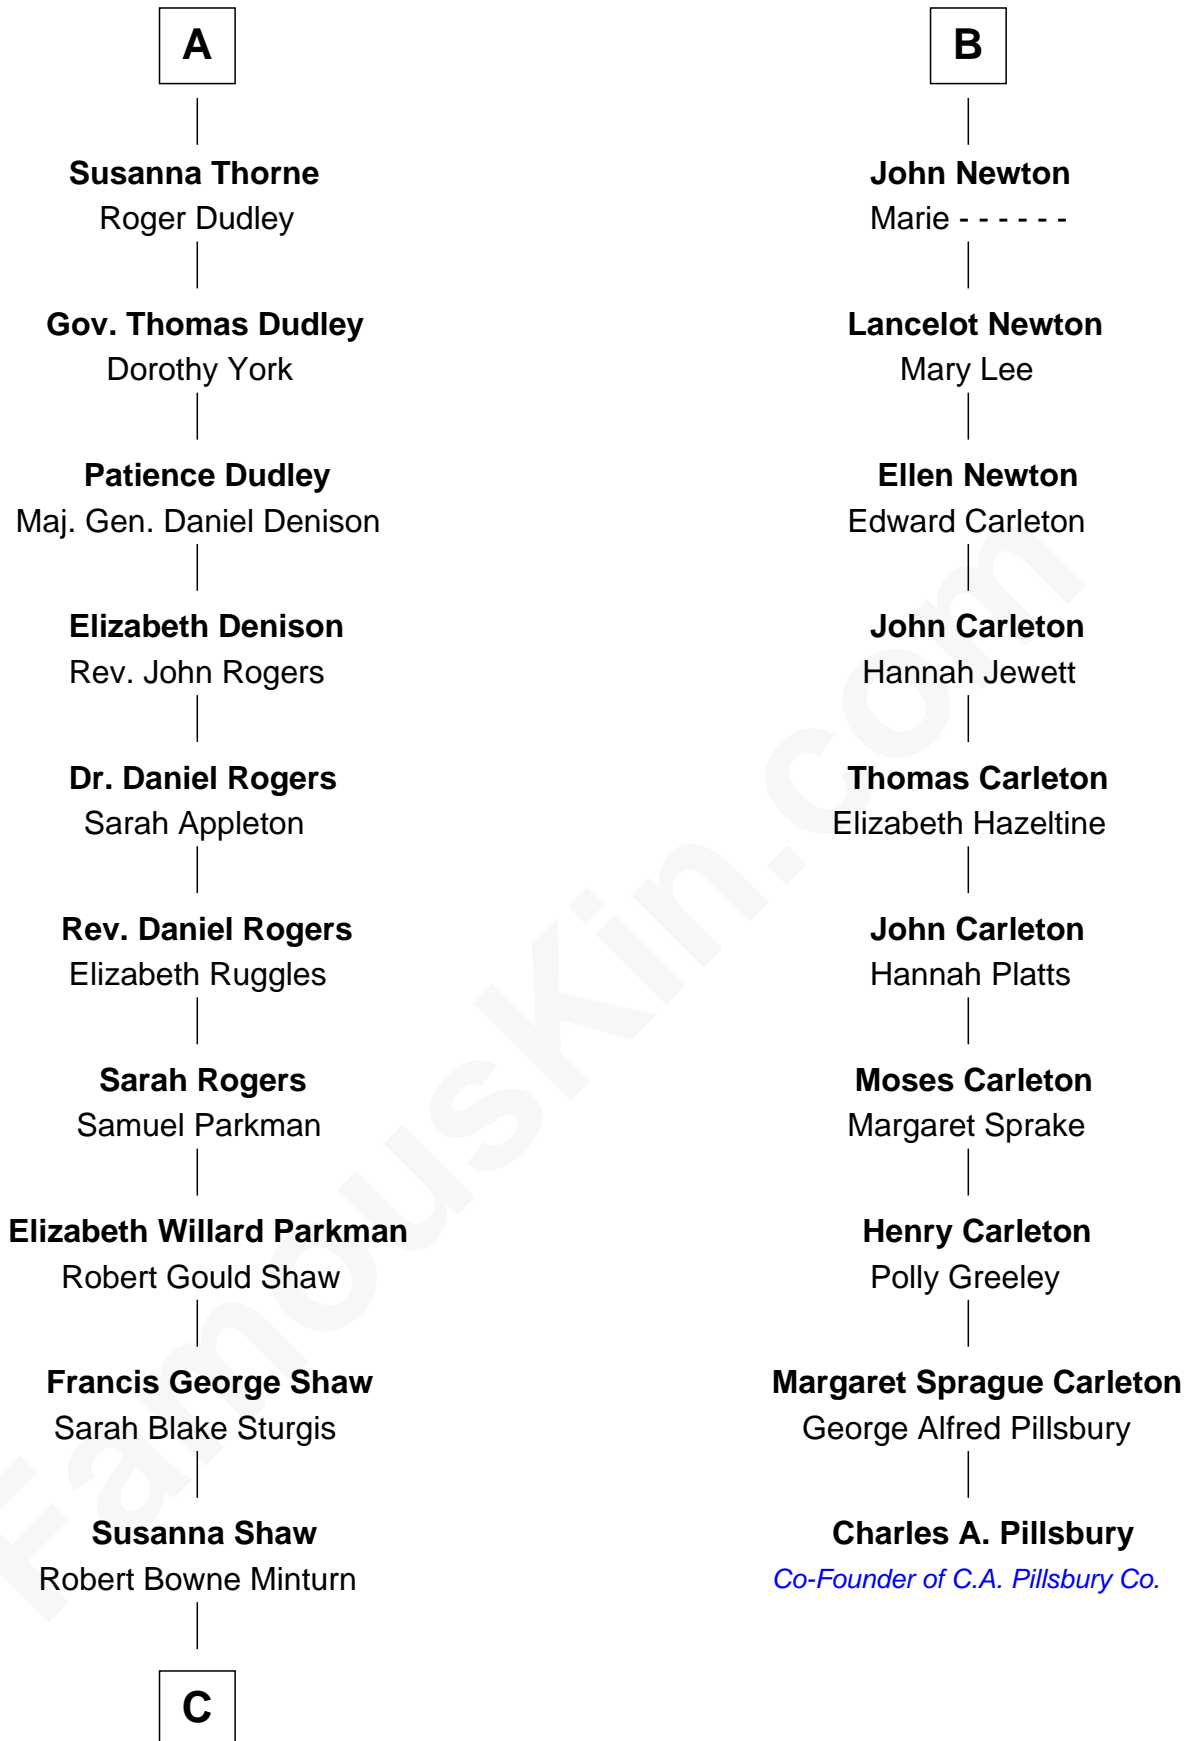

FamousKin.com Relationship Chart of

Kyra Sedgwick

TV and Movie Actress

16th cousin 4 times removed of

Charles A. Pillsbury

Co-Founder of C.A. Pillsbury Co.

Sir John Grey

Avice Marmion

C

—
Sarah May Minturn
Henry Dwight Sedgwick

—
Robert Minturn Sedgwick
Helen Peabody

—
Henry Dwight Sedgwick
Patricia Ann Rosenwald

—
Kyra Sedgwick
TV and Movie Actress

FamousKin.com