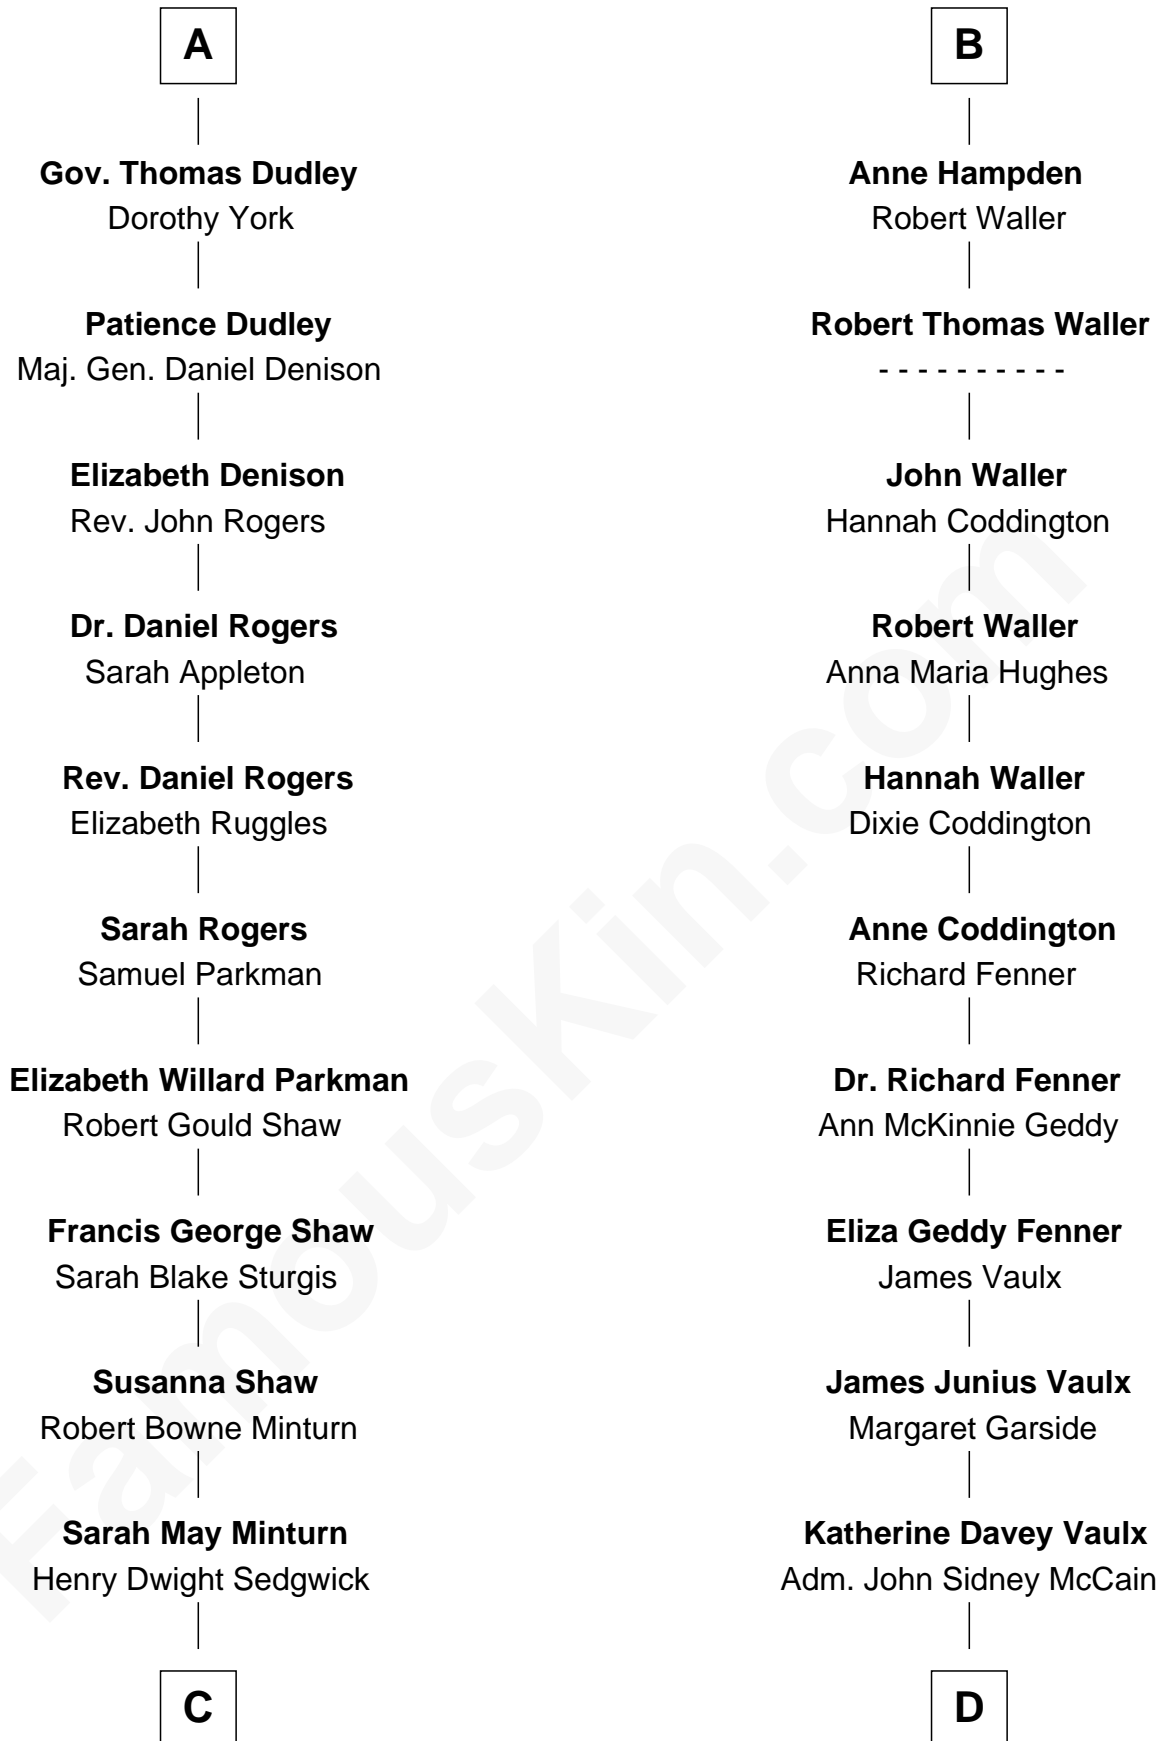

# FamousKin.com Relationship Chart of

**Kyra Sedgwick**

*TV and Movie Actress*

18th cousin 1 time removed of

**John McCain**

*U.S. Senator from Arizona*

**Sir Walter Blount**

Sancha de Ayala

**Sir John Sutton**

Cecily Grey

**Sir Henry Dudley**

----- Ashton

Probable

**Roger Dudley**

Susanna Thorne

**A**

**Sir Thomas Blount**

Margaret de Gresley

**Sanchia Blount**

Edward Langford

**Alice Langford**

John Stradling

**Anne Stradling**

Sir John Danvers

**Anne Danvers**

Thomas Lovett

**Elizabeth Lovett**

Anthony Cave

**Anne Cave**

Griffith Hampden

**B**

FamousKin.com