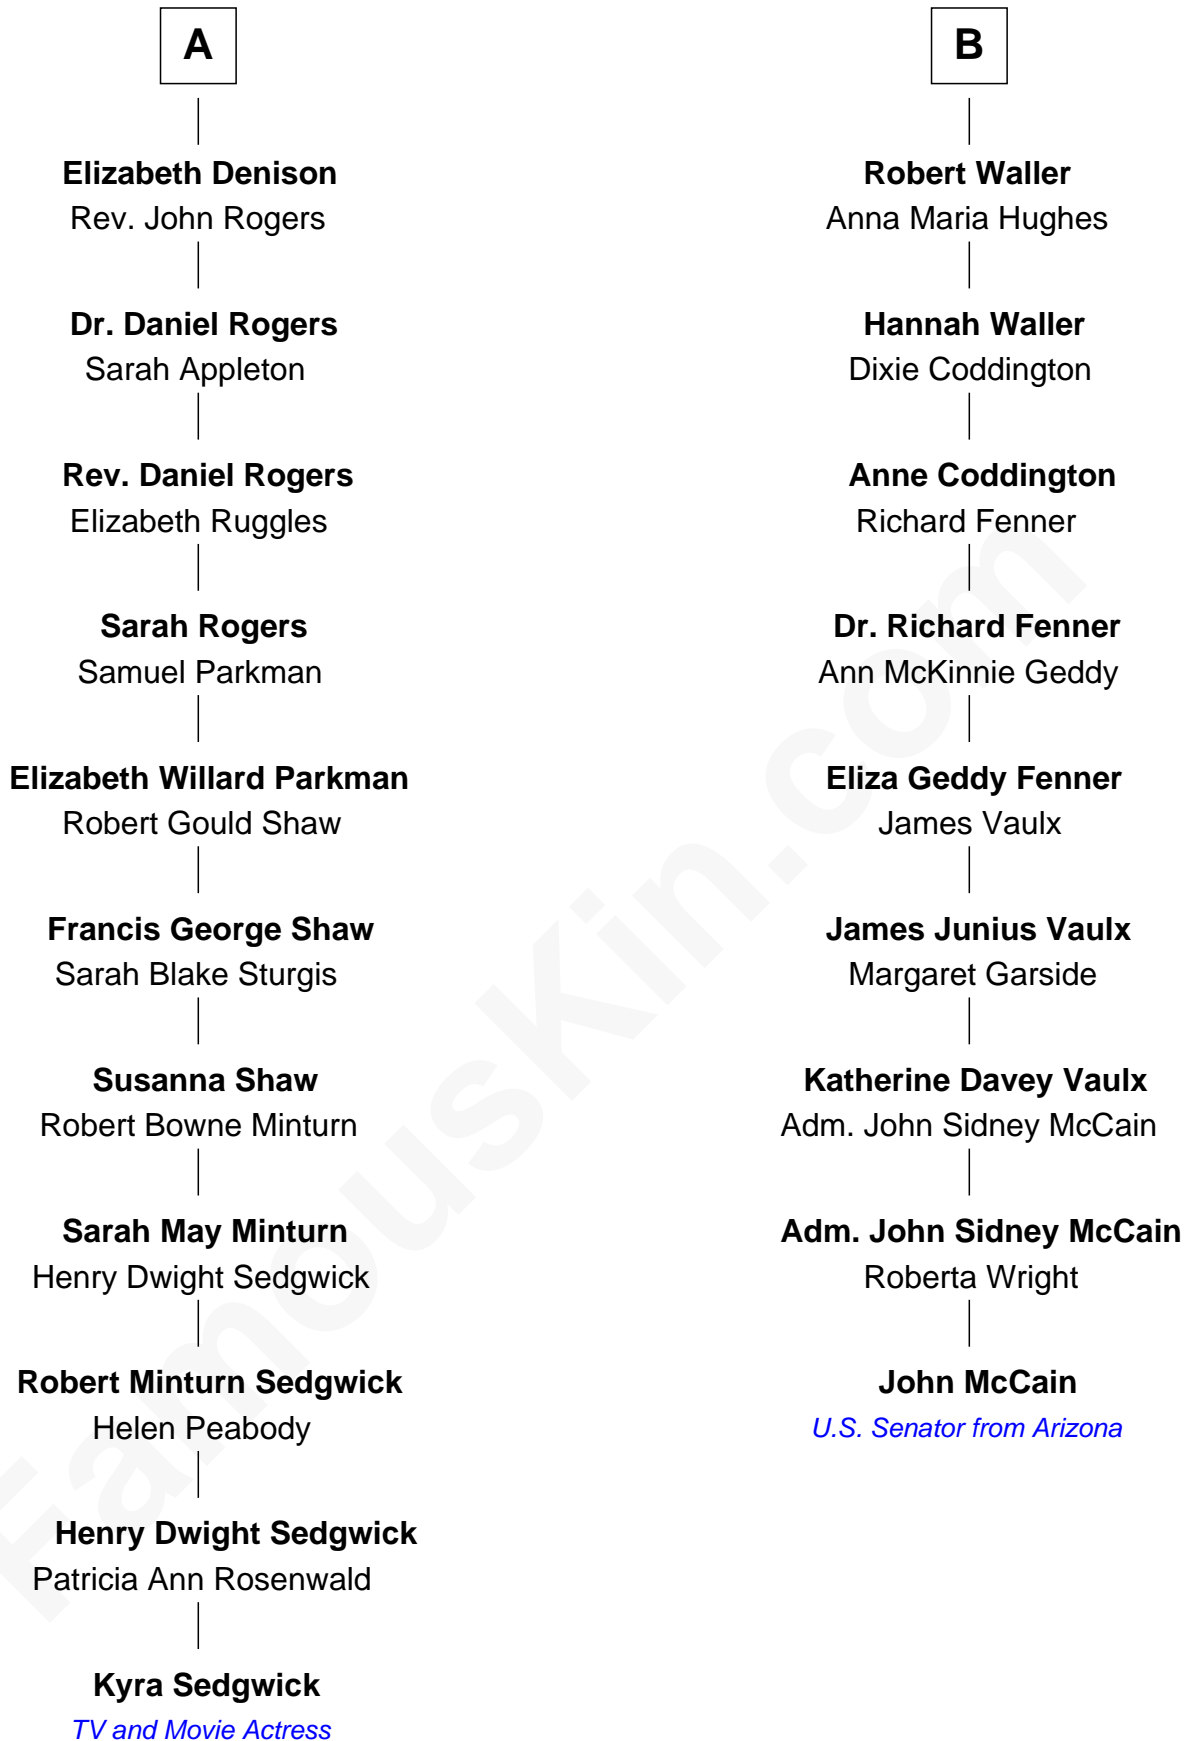

FamousKin.com Relationship Chart of

Kyra Sedgwick

TV and Movie Actress

15th cousin 2 times removed of

John McCain

U.S. Senator from Arizona

John Brome
Beatrice Shirley

Kyra Sedgwick photo by [Angela George](#) (CC BY-SA 3.0)