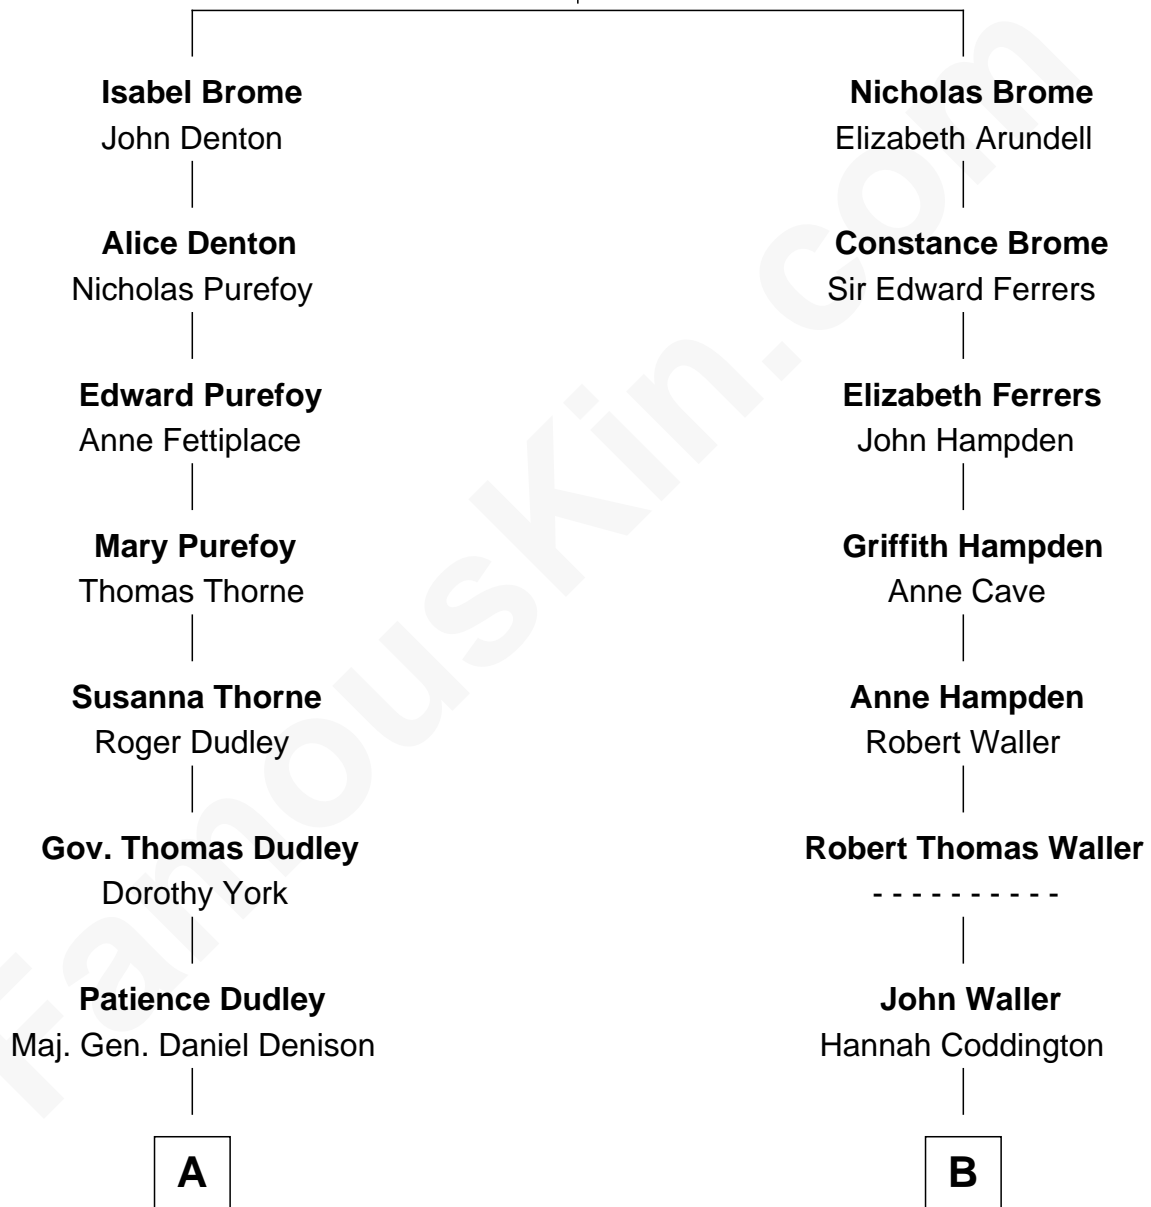

FamousKin.com Relationship Chart of

Kyra Sedgwick

TV and Movie Actress

15th cousin 2 times removed of

John McCain

U.S. Senator from Arizona

John Brome
Beatrice Shirley

Kyra Sedgwick photo by [Angela George](#) (CC BY-SA 3.0)