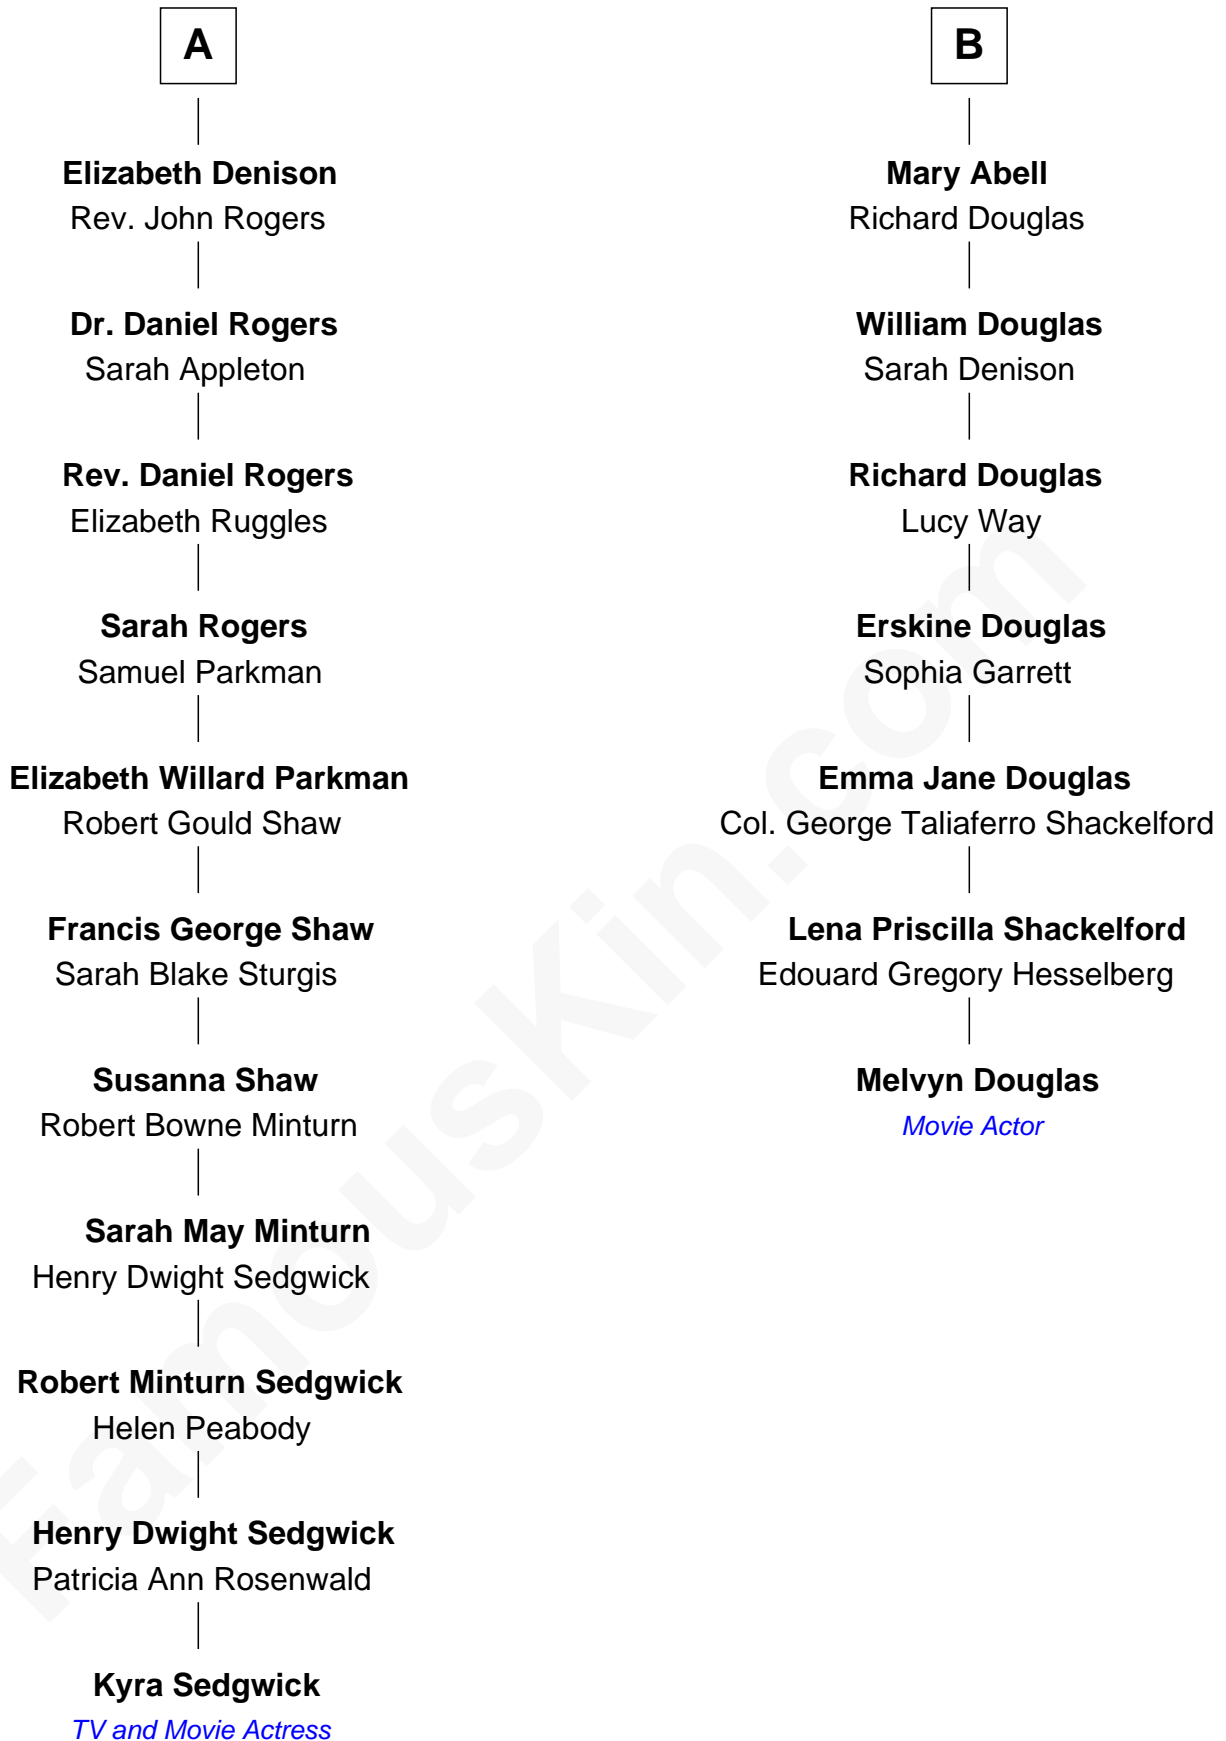

## Relationship Chart of

**Kyra Sedgwick**

*TV and Movie Actress*

13th cousin 4 times removed of

**Melvyn Douglas**

*Movie Actor*

**Sir John Sutton**  
Elizabeth Berkeley

**Sir Edmund Sutton**

Joyce Tiptoft

**Sir Edward Sutton**

Cecily Willoughby

**Sir John Sutton**

Cecily Grey

**Sir Henry Dudley**

----- Ashton

Probable

Thomas Mainwaring

**Cecily Mainwaring**

John Cotton

**Sir George Cotton**

Mary Onley

**Richard Cotton**

Mary Mainwaring

**Frances Cotton**

George Abell

**Robert Abell**

Joanna -----

**Caleb Abell**

Margaret Post

**B**

Kyra Sedgwick photo by [Angela George](#) (CC BY-SA 3.0)