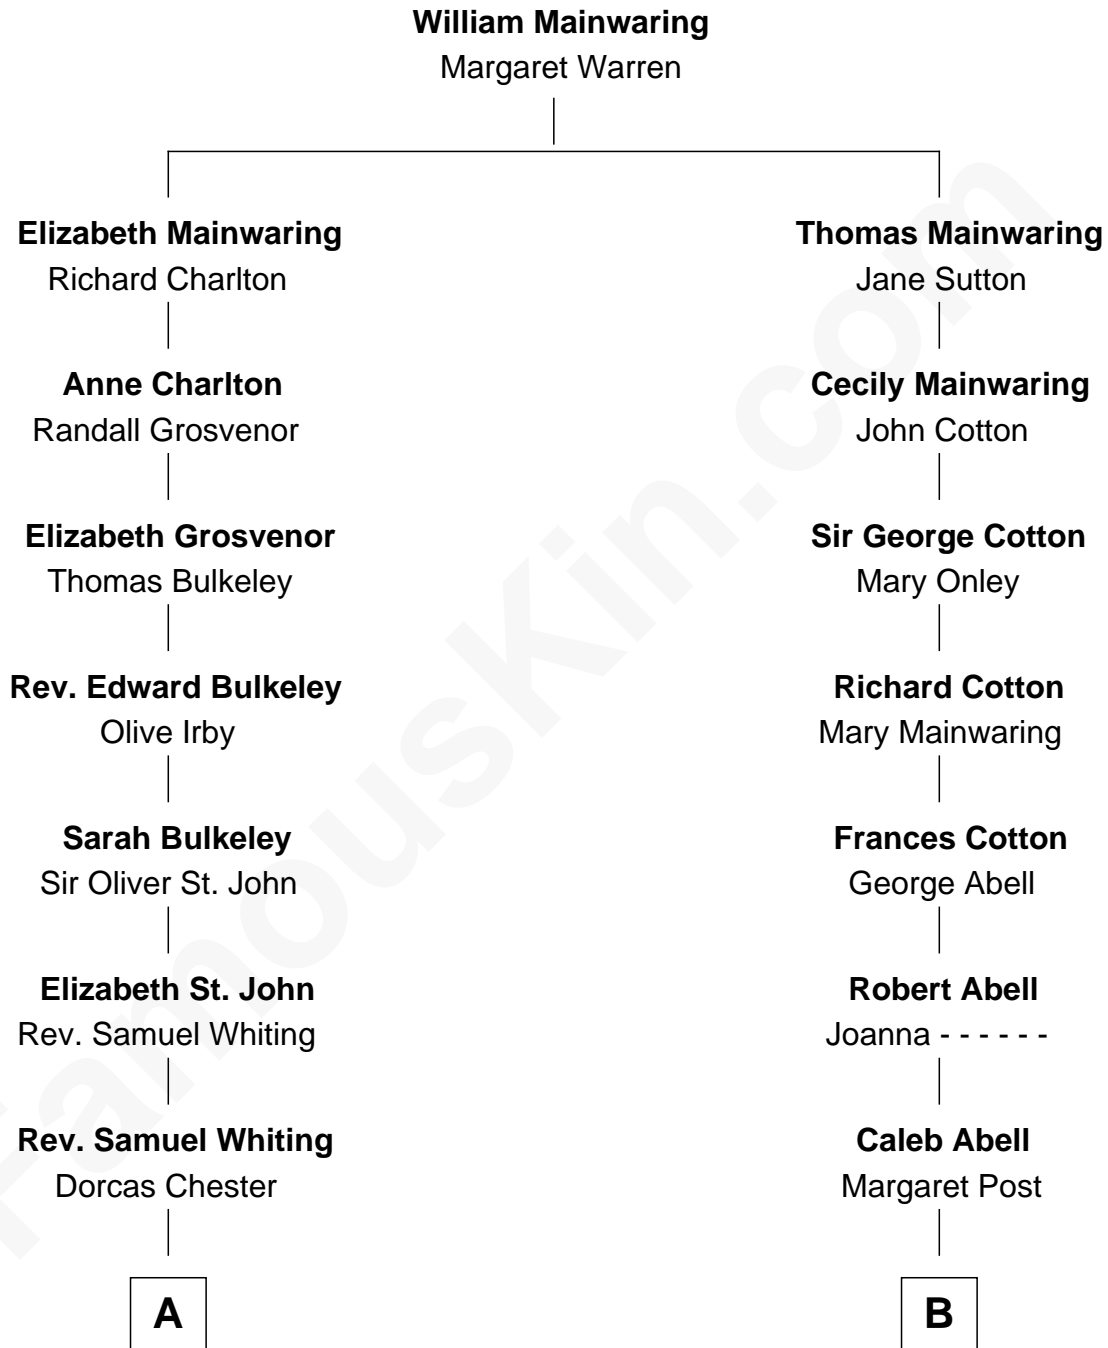

FamousKin.com

Relationship Chart of

Kyra Sedgwick

TV and Movie Actress

13th cousin 4 times removed of

Melvyn Douglas

Movie Actor

Kyra Sedgwick photo by [Angela George](#) (CC BY-SA 3.0)