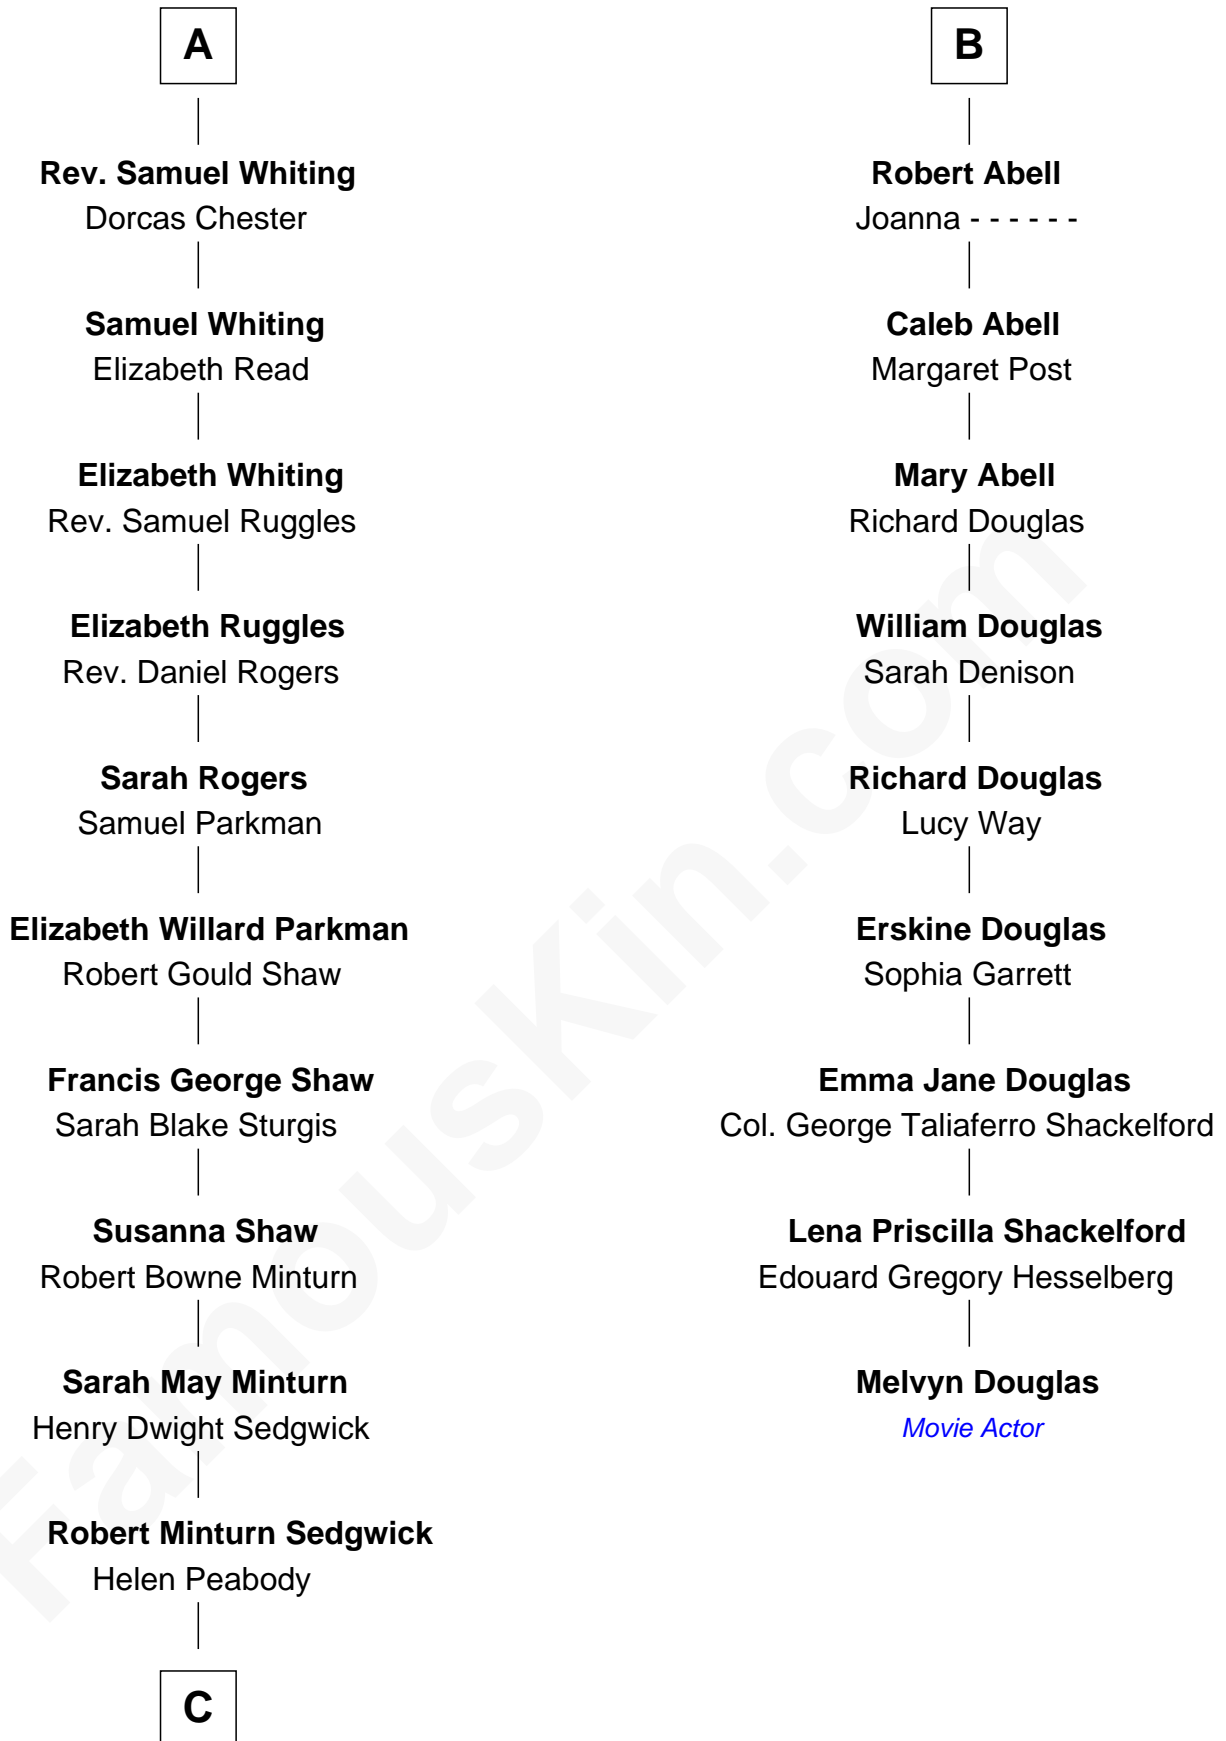

FamousKin.com Relationship Chart of

Kyra Sedgwick

TV and Movie Actress

15th cousin 3 times removed of

Melvyn Douglas

Movie Actor

Sir Robert Corbet

Margaret - - - - -

Henry Dwight Sedgwick

Patricia Ann Rosenwald

Kyra Sedgwick

TV and Movie Actress

FamousKin.com