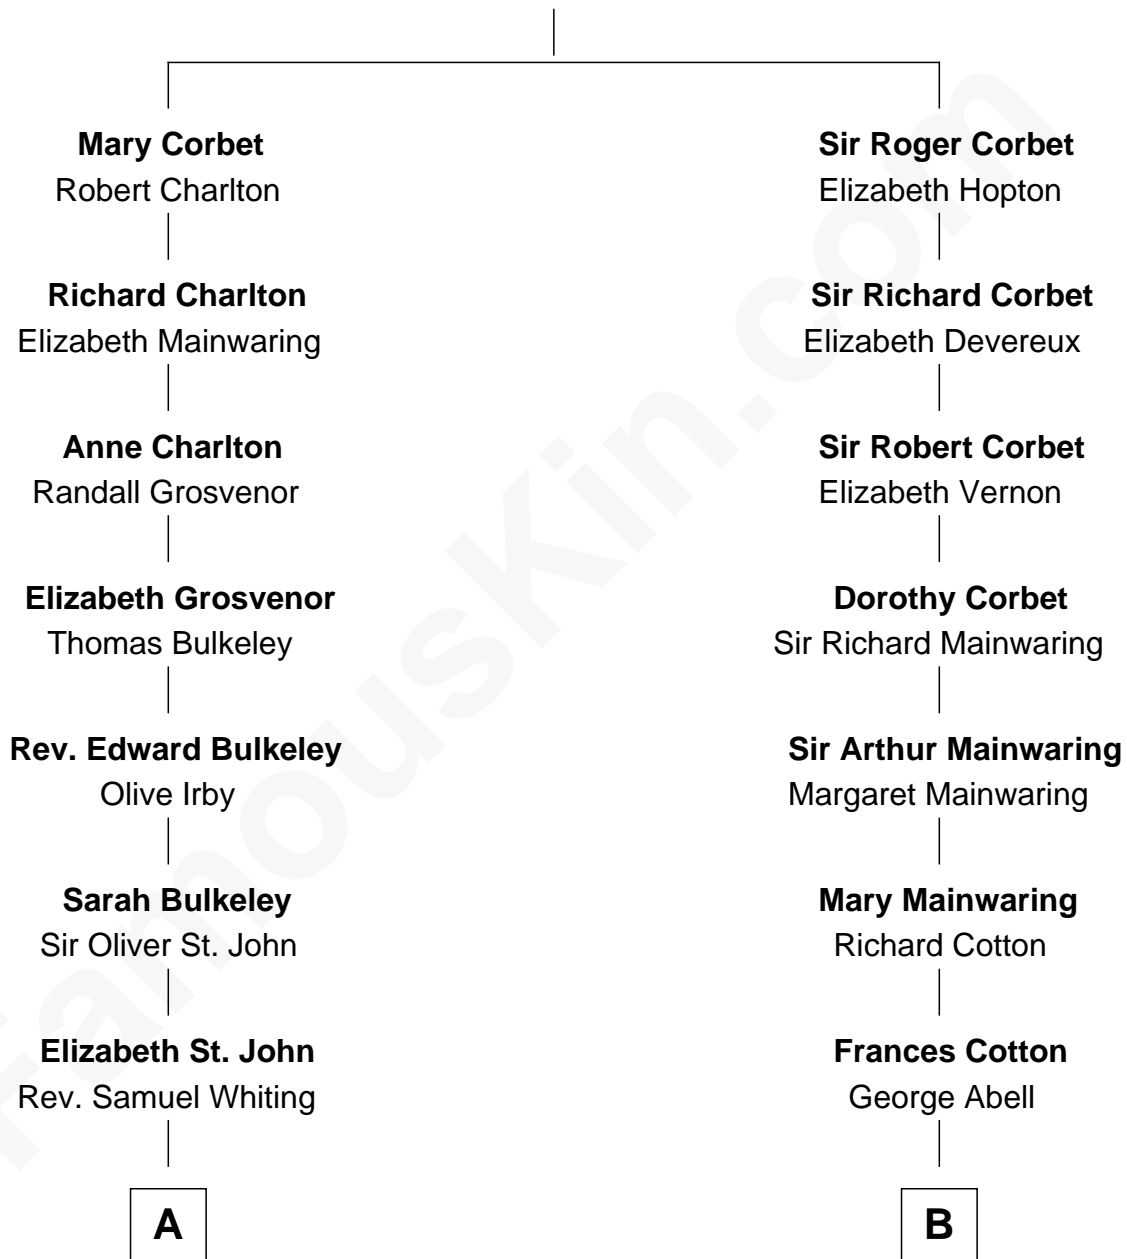

FamousKin.com Relationship Chart of

Kyra Sedgwick

TV and Movie Actress

15th cousin 3 times removed of

Melvyn Douglas

Movie Actor

Sir Robert Corbet

Margaret - - - - -

Henry Dwight Sedgwick

Patricia Ann Rosenwald

Kyra Sedgwick

TV and Movie Actress

FamousKin.com