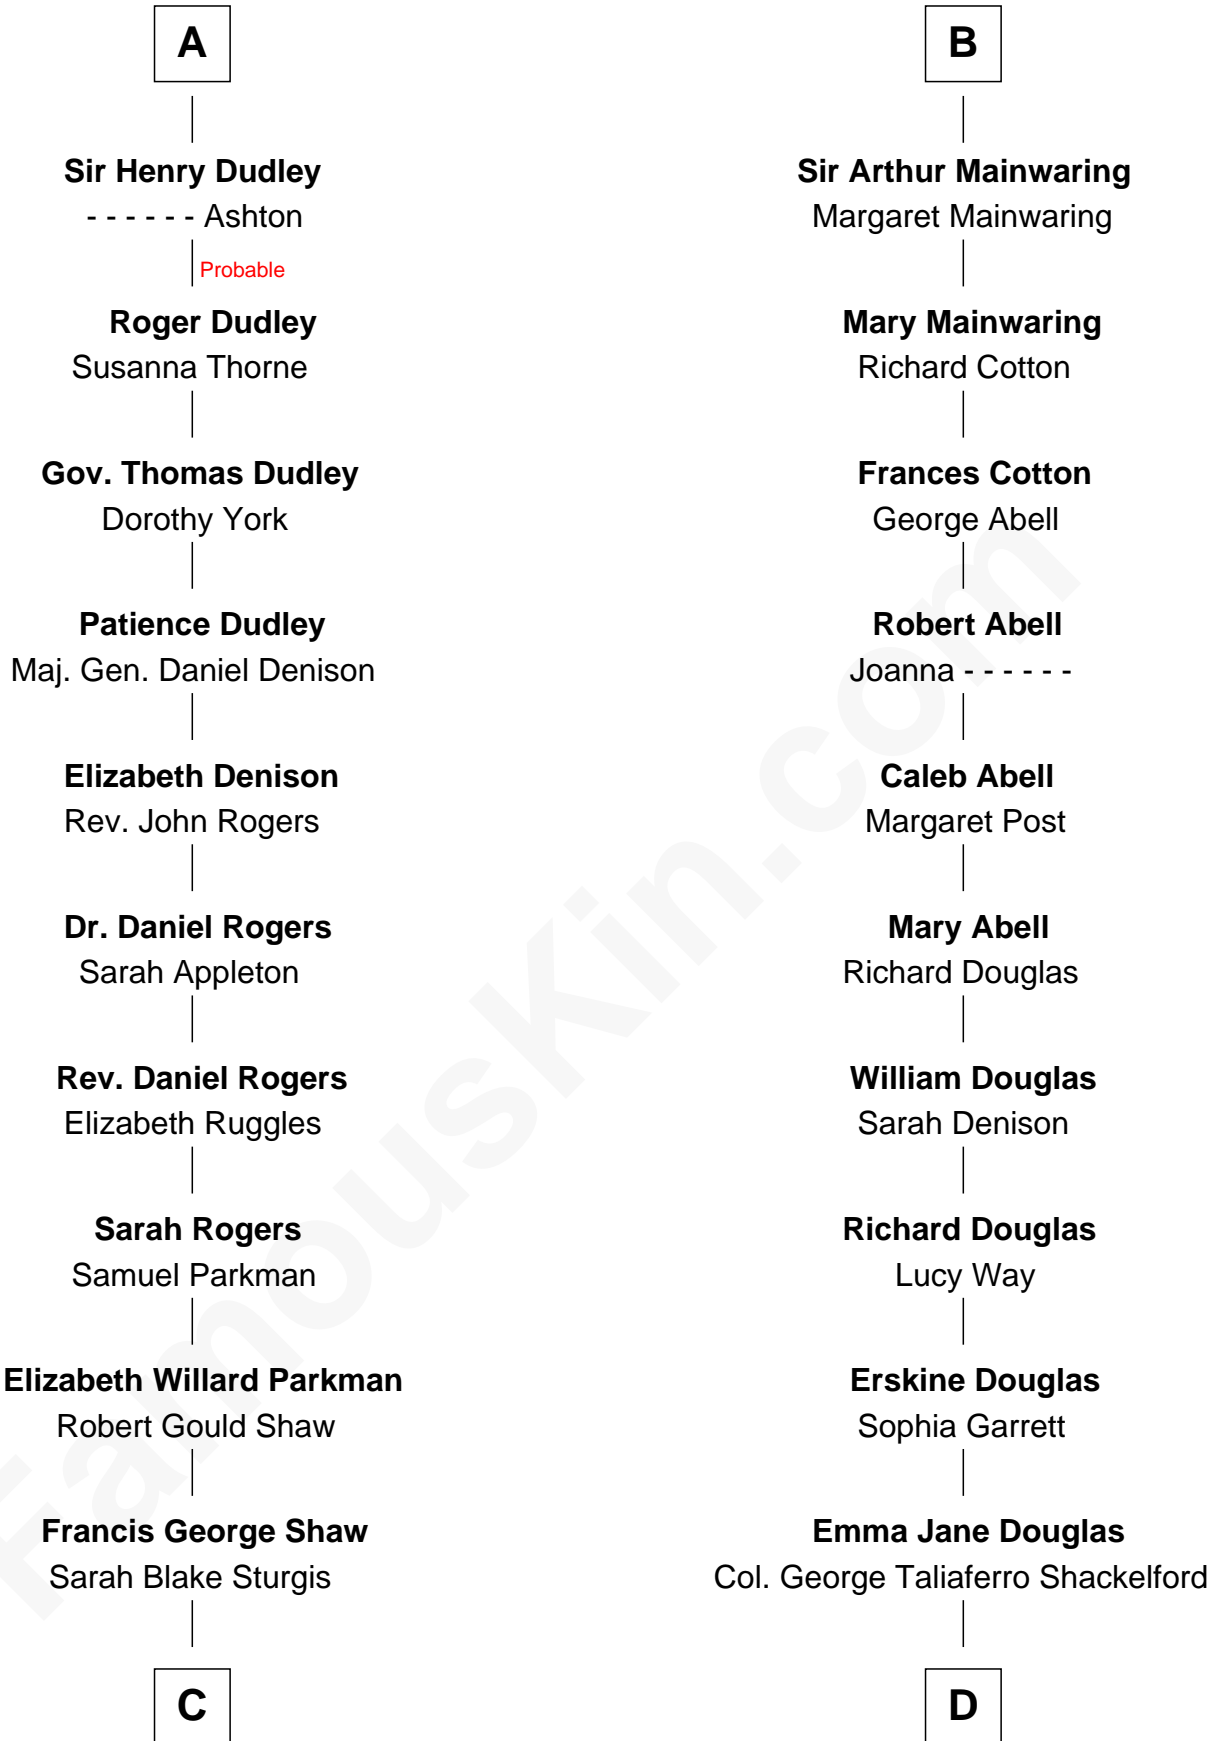

# FamousKin.com Relationship Chart of

**Kyra Sedgwick**

*TV and Movie Actress*

18th cousin 3 times removed of

**Melvyn Douglas**

*Movie Actor*

**Sir William de Ros**  
Margery de Badlesmere

**Thomas de Ros**  
Beatrice de Stafford

**Margaret de Ros**  
Sir Reynold Grey

**Margaret Grey**  
Sir William Bonville

**William Bonville**  
Elizabeth Harington

**William Bonville**  
Katherine Neville

**Cecily Bonville**  
Thomas Grey

**Cecily Grey**  
Sir John Sutton

**A**

**Maud de Roos**  
John de Welles

**Anne de Welles**  
James Butler

**James Butler**  
Joan Beauchamp

**Elizabeth Butler**  
John Talbot

**Ann Talbot**  
Sir Henry Vernon

**Elizabeth Vernon**  
Sir Robert Corbet

**Dorothy Corbet**  
Sir Richard Mainwaring

**B**

**C**

**Susanna Shaw**  
Robert Bowne Minturn

**Sarah May Minturn**  
Henry Dwight Sedgwick

**Robert Minturn Sedgwick**  
Helen Peabody

**Henry Dwight Sedgwick**  
Patricia Ann Rosenwald