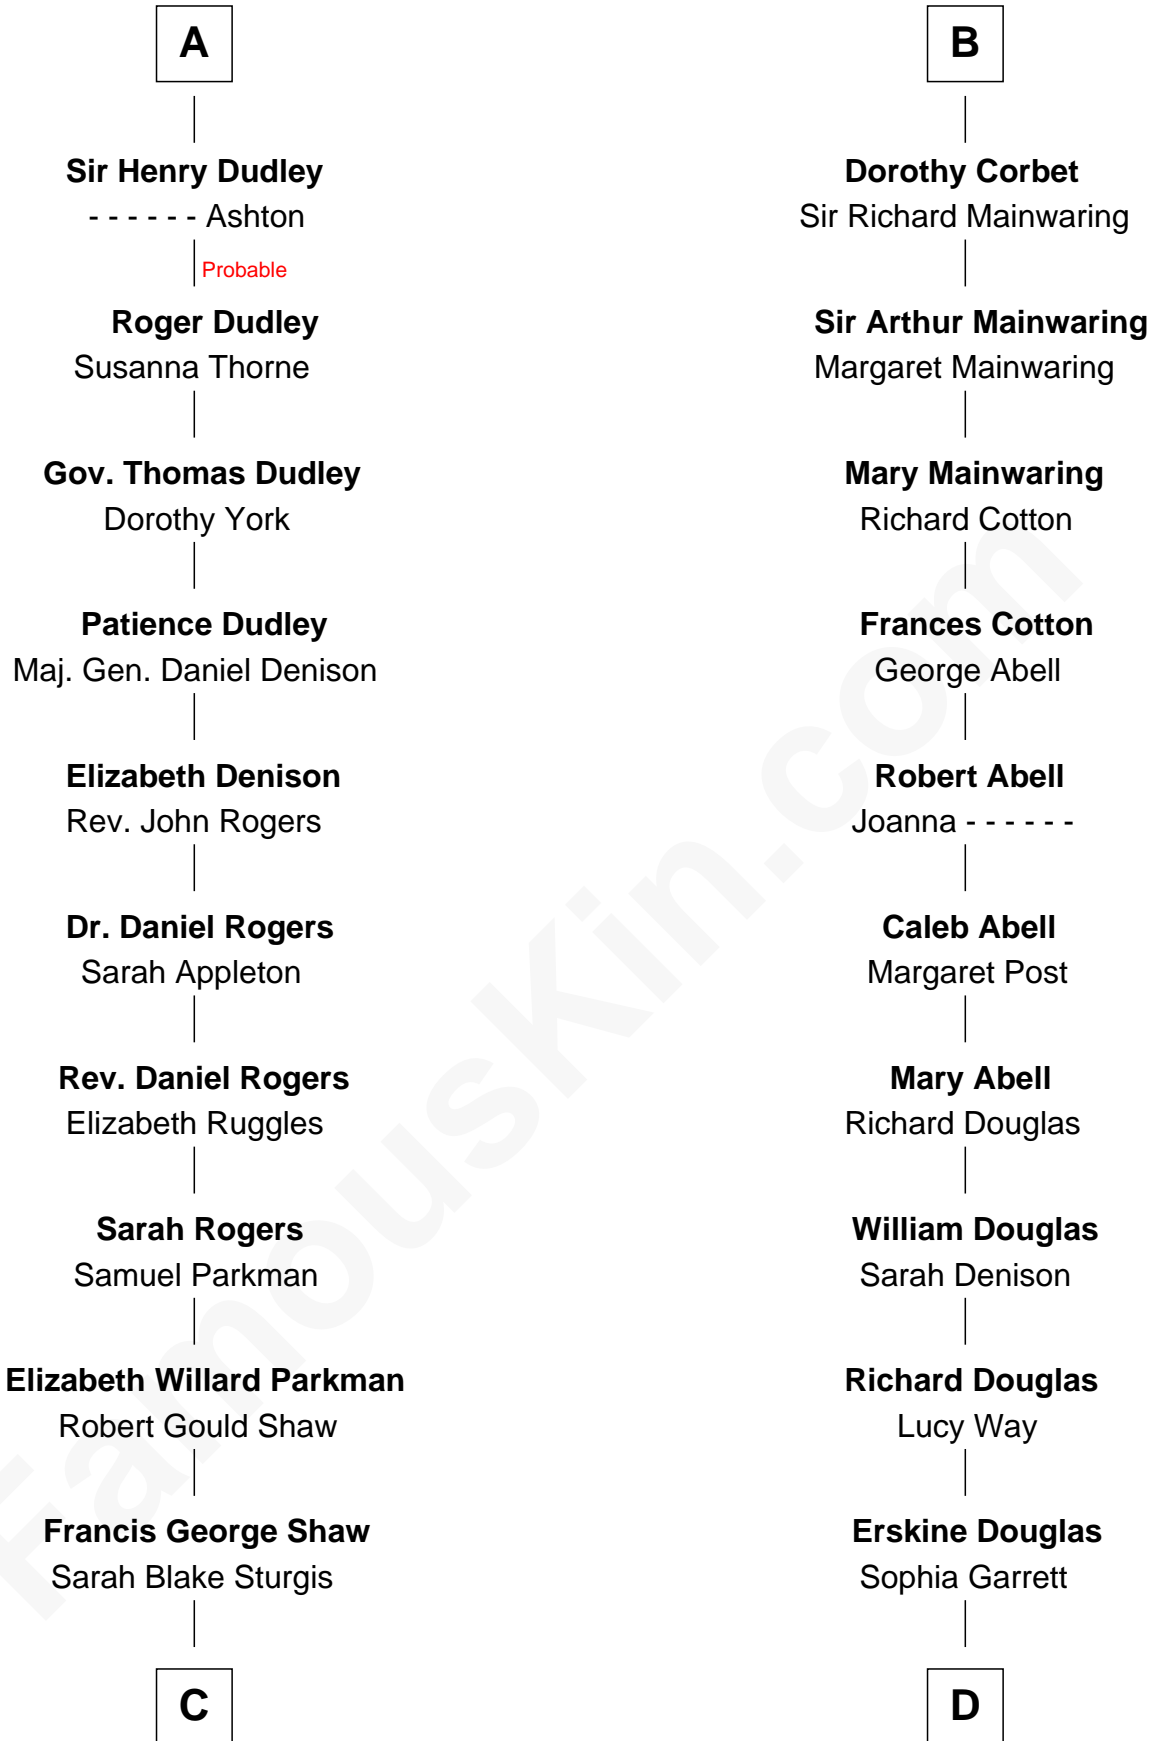

FamousKin.com

Relationship Chart of

Kyra Sedgwick

TV and Movie Actress

19th cousin 2 times removed of

Melvyn Douglas

Movie Actor

Margaret de Audley

Ralph de Stafford

C

Susanna Shaw
Robert Bowne Minturn

Sarah May Minturn
Henry Dwight Sedgwick

Robert Minturn Sedgwick
Helen Peabody

Henry Dwight Sedgwick
Patricia Ann Rosenwald

Kyra Sedgwick
TV and Movie Actress

D

Emma Jane Douglas
Col. George Taliaferro Shackelford

Lena Priscilla Shackelford
Edouard Gregory Hesselberg

Melvyn Douglas
Movie Actor