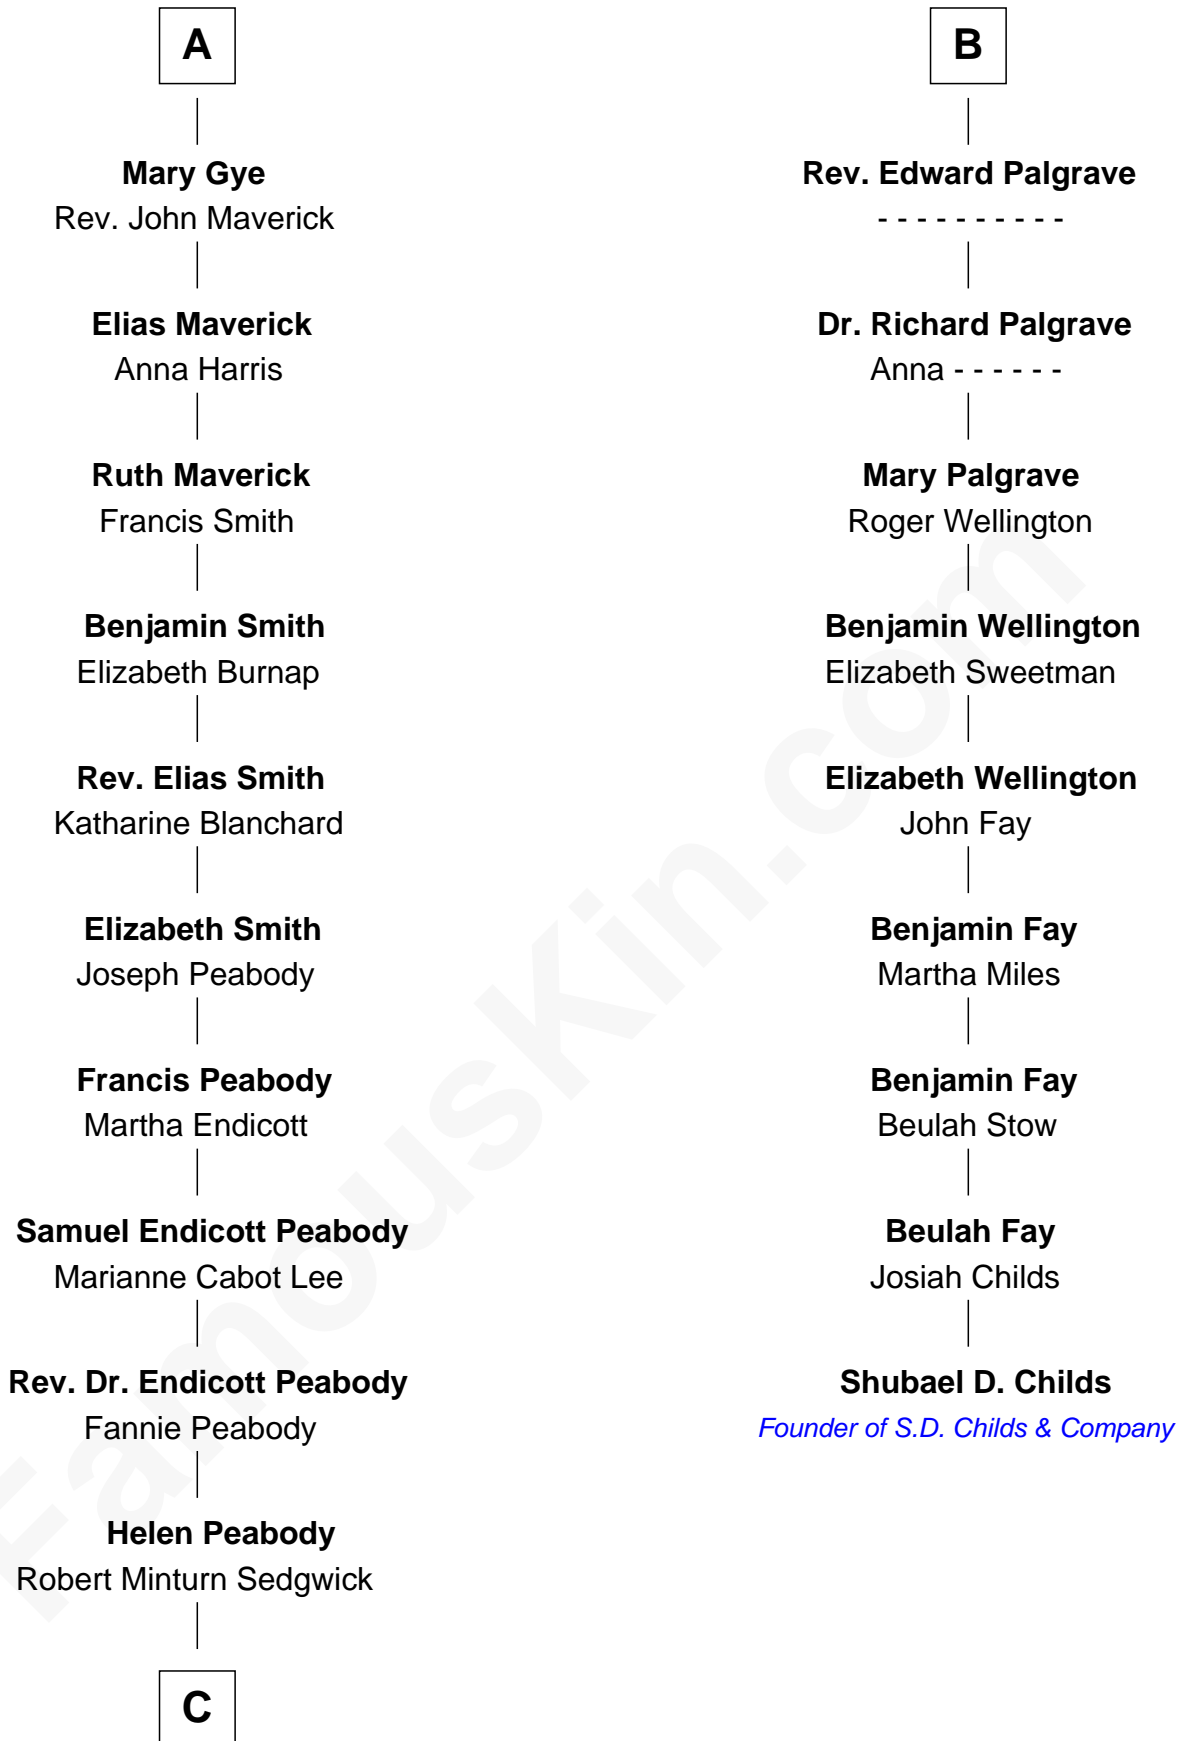

FamousKin.com Relationship Chart of

Kyra Sedgwick

TV and Movie Actress

15th cousin 3 times removed of

Shubael D. Childs

Founder of S.D. Childs & Company

C

Henry Dwight Sedgwick

Patricia Ann Rosenwald

Kyra Sedgwick

TV and Movie Actress

FamousKin.com