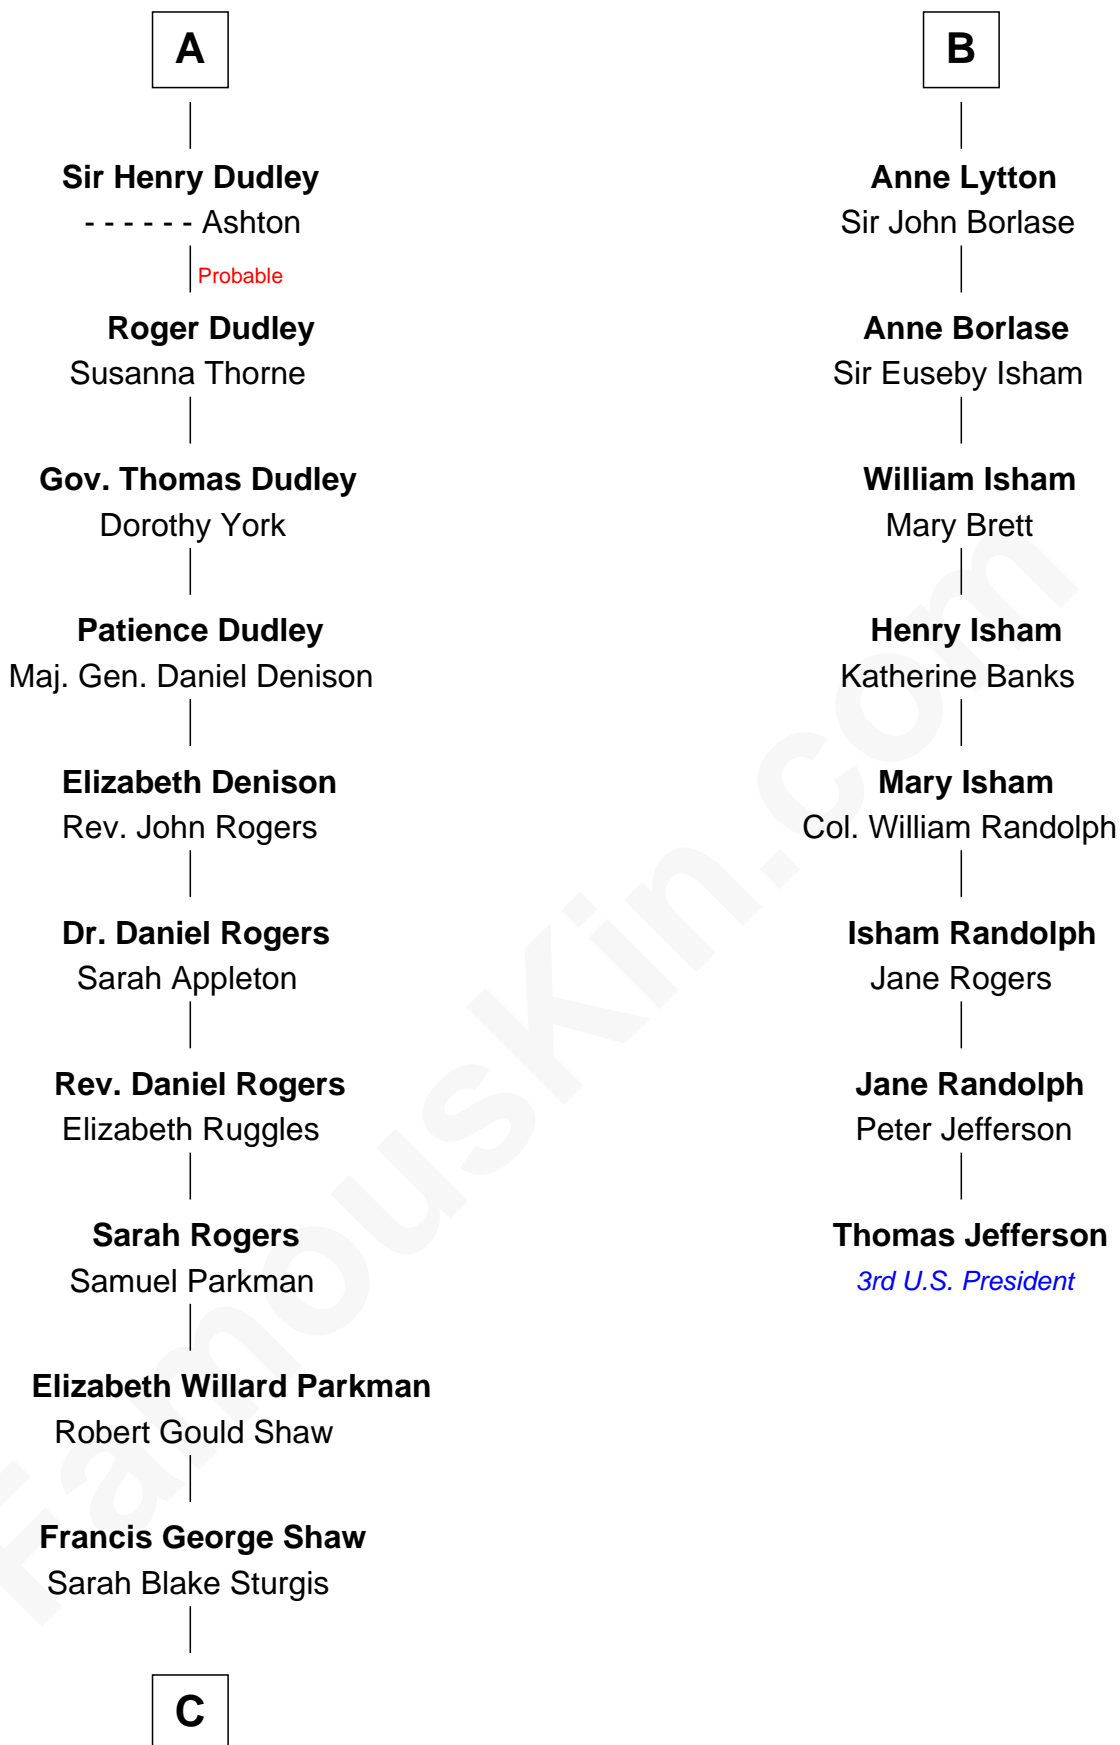

# FamousKin.com Relationship Chart of

**Kyra Sedgwick**

TV and Movie Actress

14th cousin 7 times removed of

**Thomas Jefferson**

3rd U.S. President and Signer of the Declaration of Independence

**C**

—  
**Susanna Shaw**

Robert Bowne Minturn

—  
**Sarah May Minturn**

Henry Dwight Sedgwick

—  
**Robert Minturn Sedgwick**

Helen Peabody

—  
**Henry Dwight Sedgwick**

Patricia Ann Rosenwald

—  
**Kyra Sedgwick**