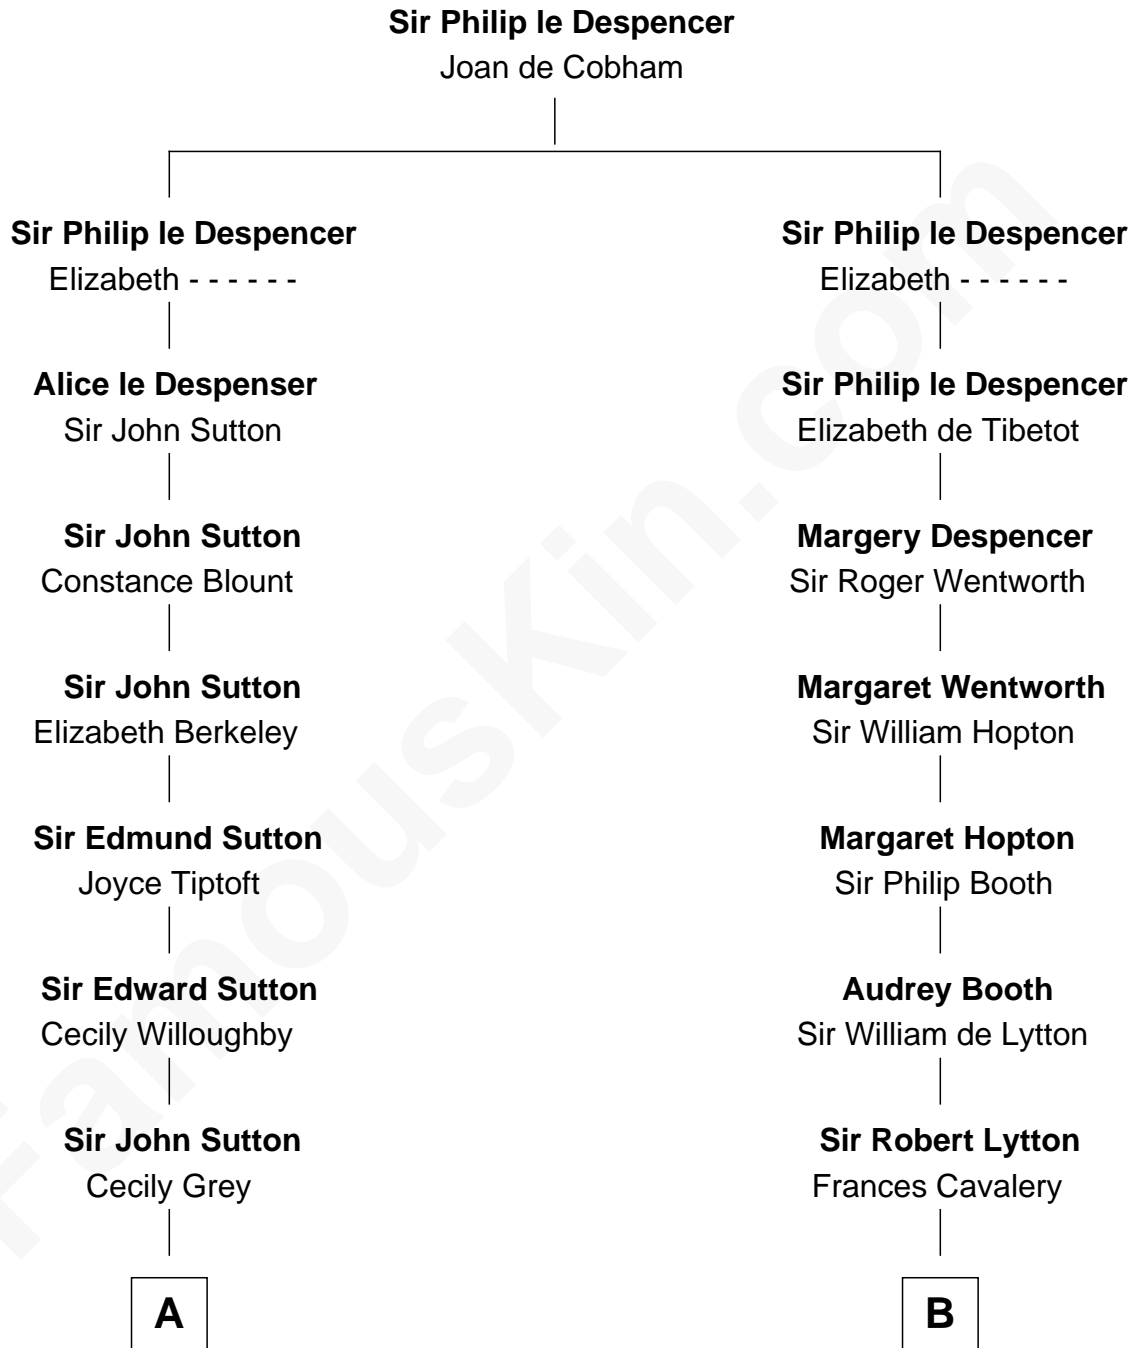

# FamousKin.com Relationship Chart of

**Kyra Sedgwick**

TV and Movie Actress

14th cousin 7 times removed of

**Thomas Jefferson**

3rd U.S. President and Signer of the Declaration of Independence

**C**

—  
**Susanna Shaw**

Robert Bowne Minturn

—  
**Sarah May Minturn**

Henry Dwight Sedgwick

—  
**Robert Minturn Sedgwick**

Helen Peabody

—  
**Henry Dwight Sedgwick**

Patricia Ann Rosenwald

—  
**Kyra Sedgwick**

*TV and Movie Actress*