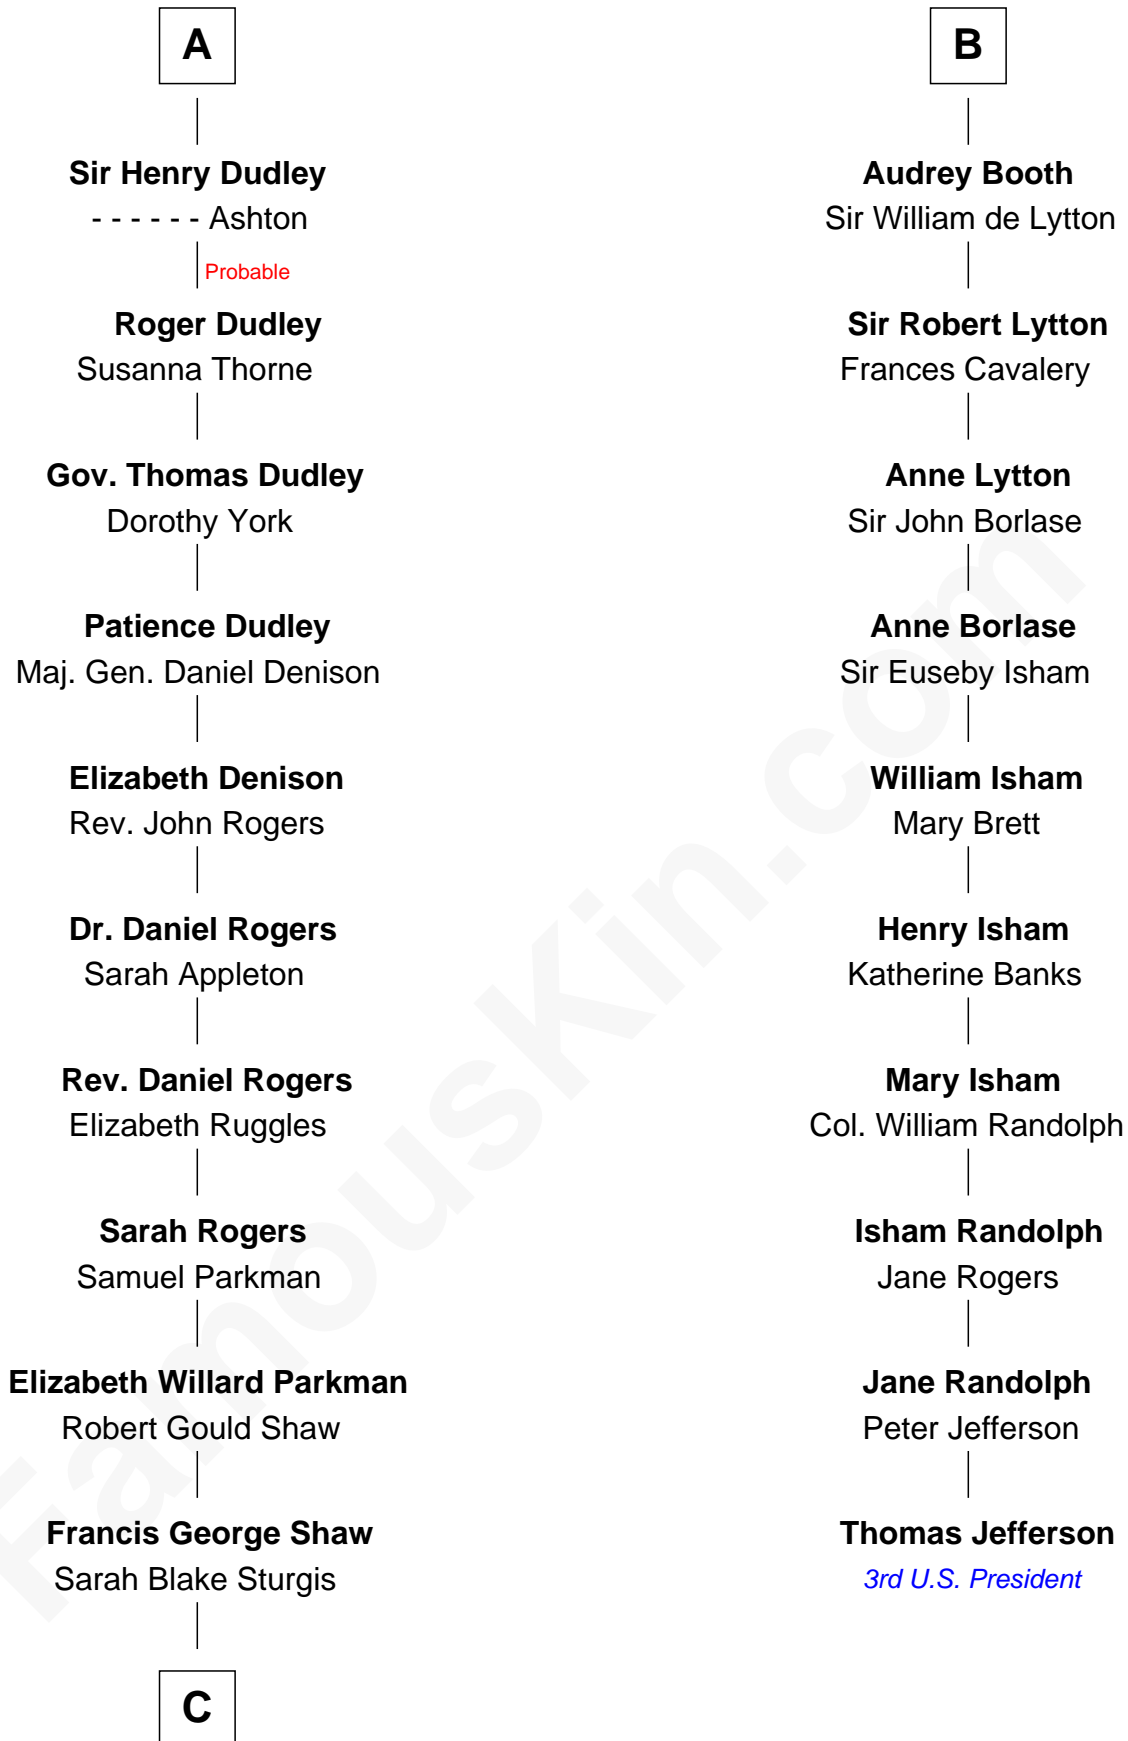

FamousKin.com Relationship Chart of

Kyra Sedgwick

TV and Movie Actress

16th cousin 5 times removed of

Thomas Jefferson

3rd U.S. President and Signer of the Declaration of Independence

Eudo la Zouche
Milicent de Cantilupe

Eve la Zouche
Sir Maurice de Berkeley

Thomas de Berkeley
Katherine de Clyvedon

Sir John Berkeley
Elizabeth Betteshorne

Elizabeth Berkeley
Sir John Sutton

Sir Edmund Sutton
Joyce Tiptoft

Sir Edward Sutton
Cecily Willoughby

Sir John Sutton
Cecily Grey

A

Sir William la Zouche
Maud Lovel

Milicent la Zouche
Sir William Deincourt

Margaret Deincourt
Sir Robert de Tibetot

Elizabeth de Tibetot
Sir Philip le Despencer

Margery Despencer
Sir Roger Wentworth

Margaret Wentworth
Sir William Hopton

Margaret Hopton
Sir Philip Booth

B

C

—
Susanna Shaw

Robert Bowne Minturn

—
Sarah May Minturn

Henry Dwight Sedgwick