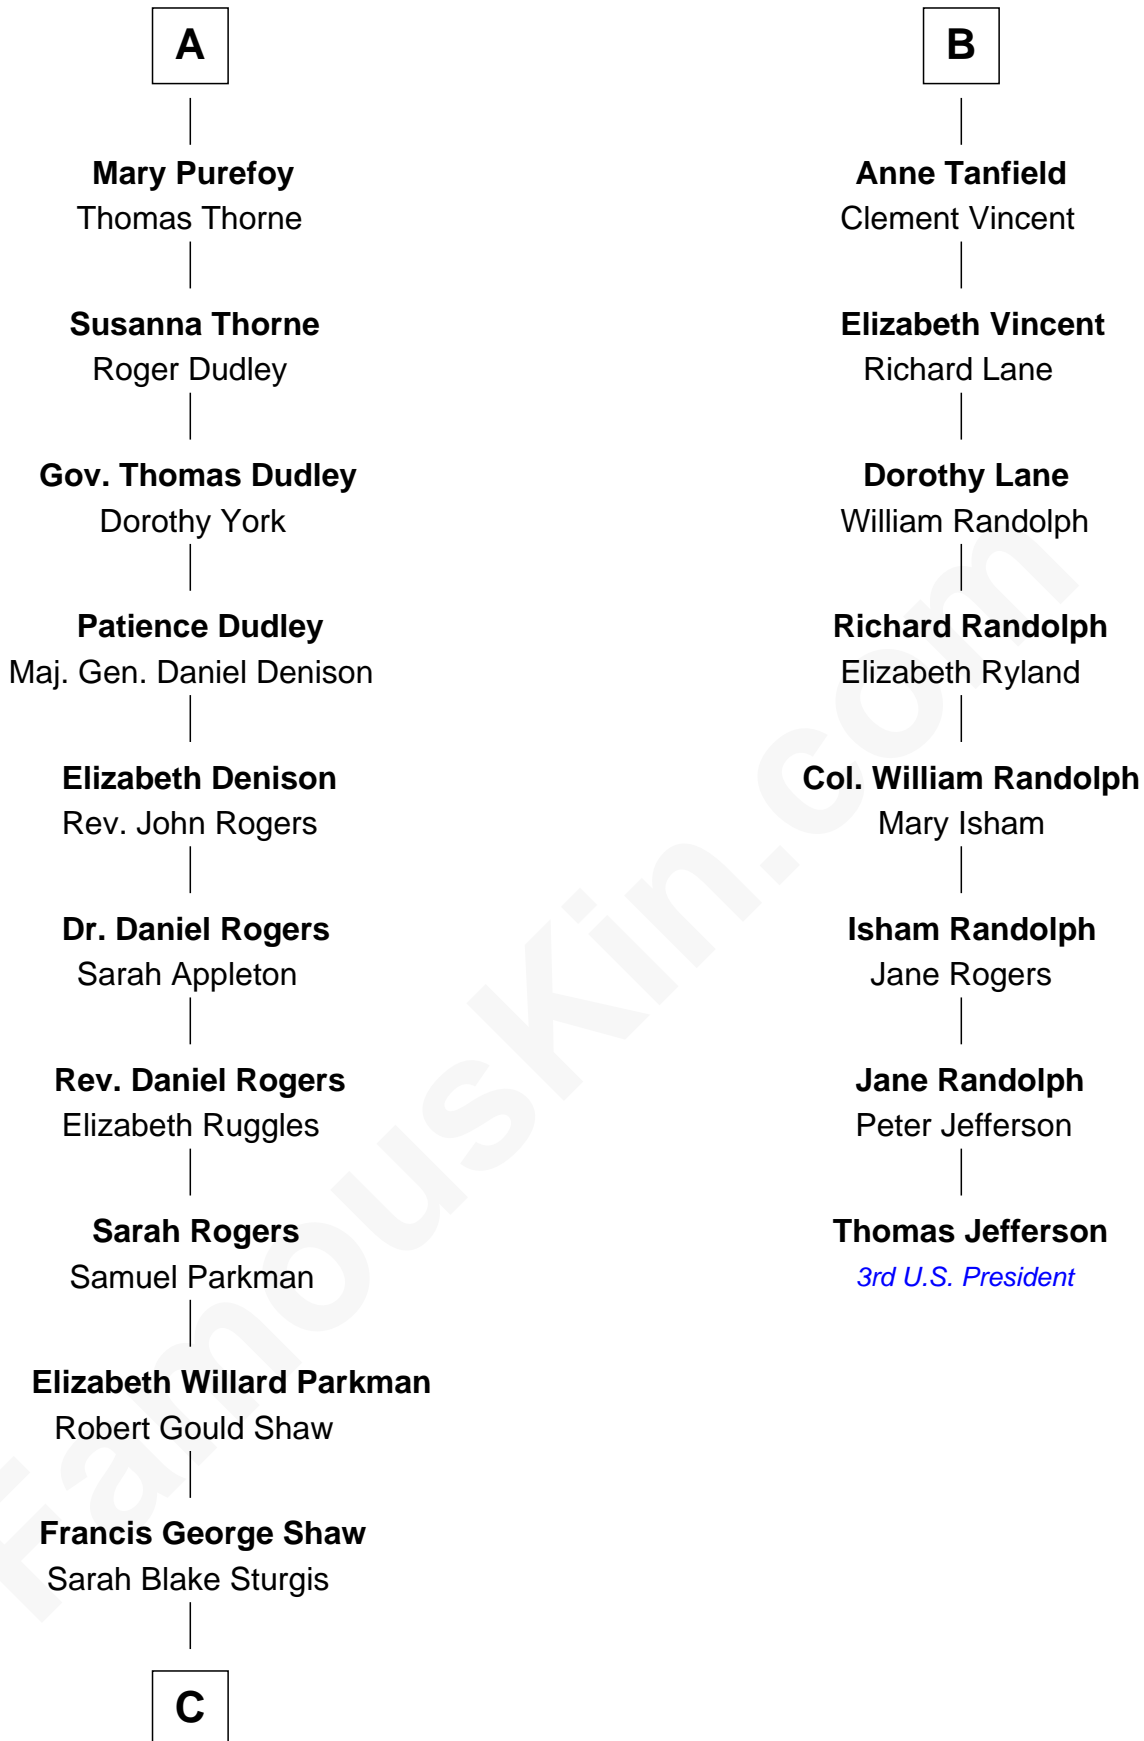

# FamousKin.com Relationship Chart of

**Kyra Sedgwick**

*TV and Movie Actress*

14th cousin 7 times removed of

**Thomas Jefferson**

*3rd U.S. President and Signer of the Declaration of Independence*

**Sir John Howard**

Alice de Bois

**Joan Howard**  
Sir Peter de Brewes

**Beatrice Brewes**  
Sir Hugh Shirley

**Sir Ralph Shirley**  
Joan Basset

**Beatrice Shirley**  
John Brome

**Isabel Brome**  
John Denton

**Alice Denton**  
Nicholas Purefoy

**Edward Purefoy**  
Anne Fettiplace

**A**

**Sir Robert Howard**  
Margaret de Scales

**Sir John Howard**  
Alice Tendring

**Sir Robert Howard**  
Margaret Mowbray

**Katherine Howard**  
Sir Edward Neville

**Catherine Neville**  
Robert Tanfield

**William Tanfield**  
Elizabeth Stavely

**Frances Tanfield**  
Bridget Cave

**B**

**C**

—  
**Susanna Shaw**

Robert Bowne Minturn

—  
**Sarah May Minturn**