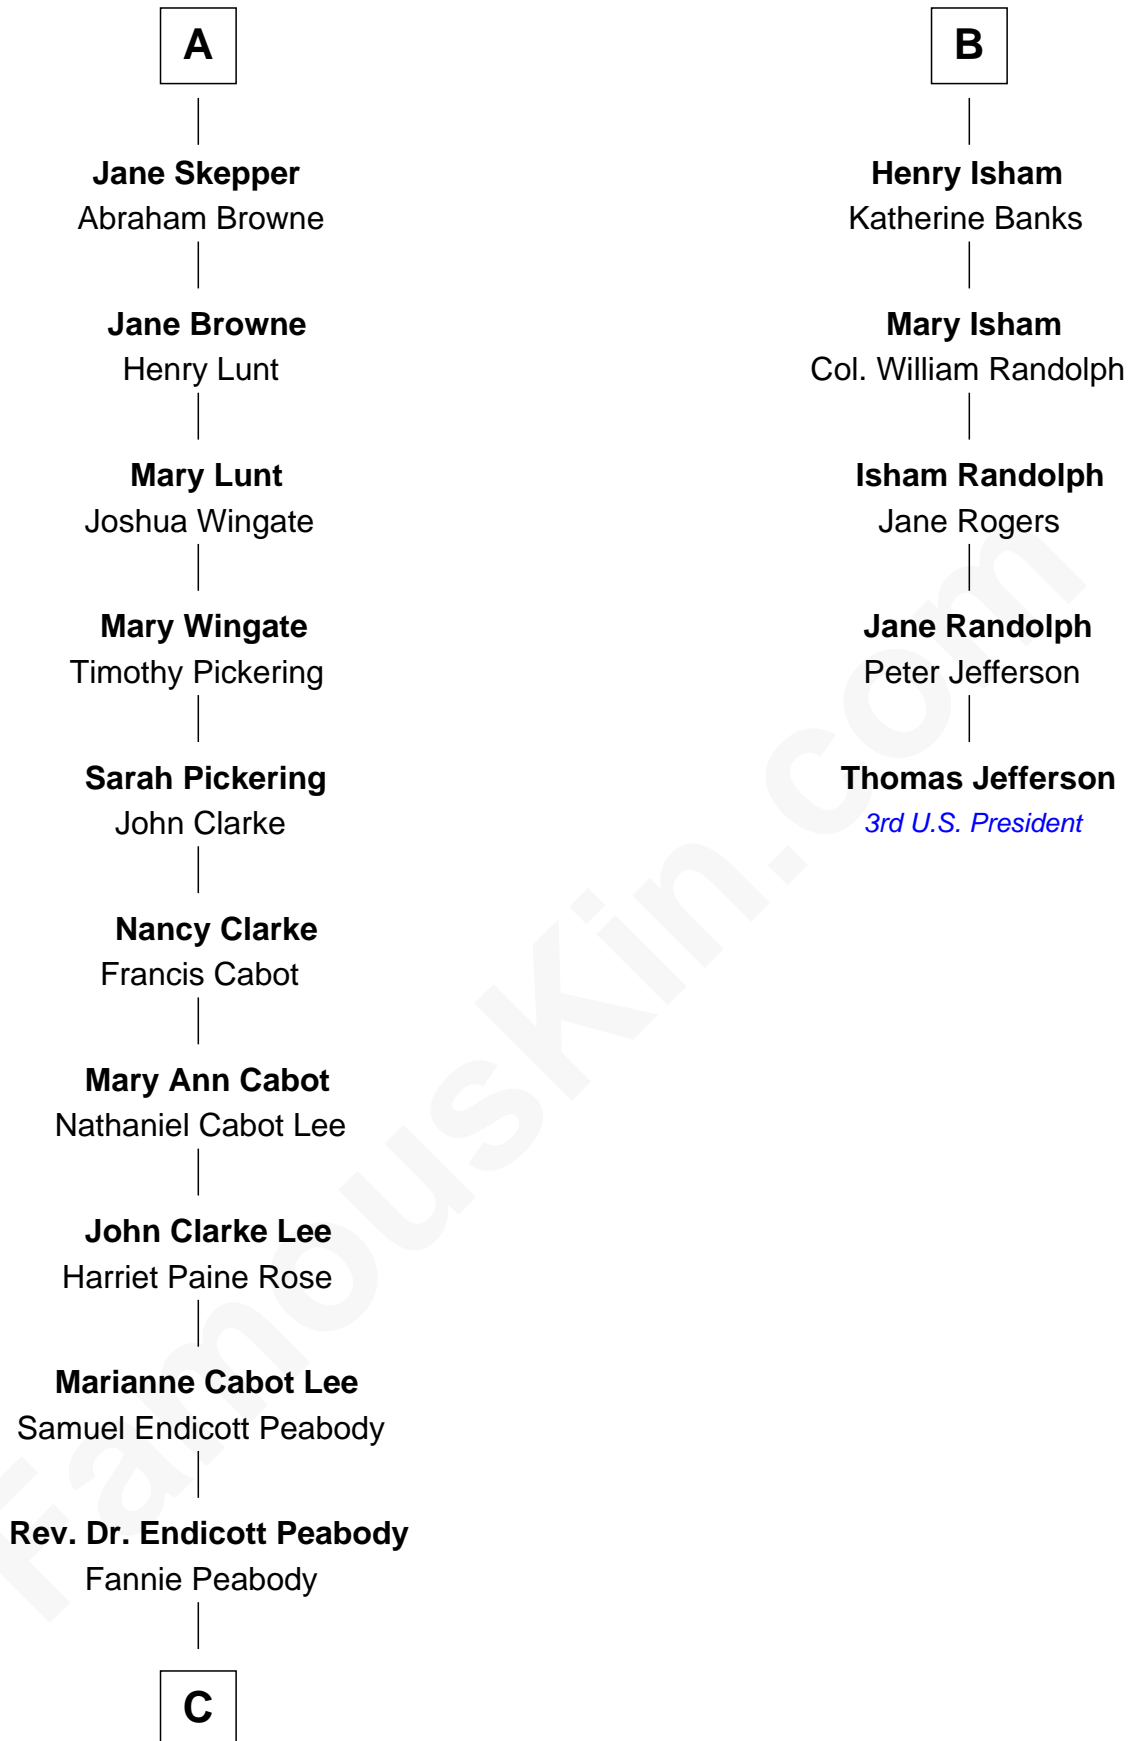

# FamousKin.com Relationship Chart of

**Kyra Sedgwick**

*TV and Movie Actress*

11th cousin 8 times removed of

**Thomas Jefferson**

*3rd U.S. President and Signer of the Declaration of Independence*

**Sir Roger Wentworth**

Margery Despencer

**Sir Philip Wentworth**

Mary Clifford

**Elizabeth Wentworth**

Sir Martin de la See

**Joan de la See**

Sir Piers Hildyard

**Isabel Hildyard**

**Anne Lytton**

Sir John Borlase

**Anne Borlase**

Sir Euseby Isham

**William Isham**

Mary Brett

**B**

**C**

**Helen Peabody**  
Robert Minturn Sedgwick

**Henry Dwight Sedgwick**  
Patricia Ann Rosenwald

**Kyra Sedgwick**  
*TV and Movie Actress*

FamousKin.com