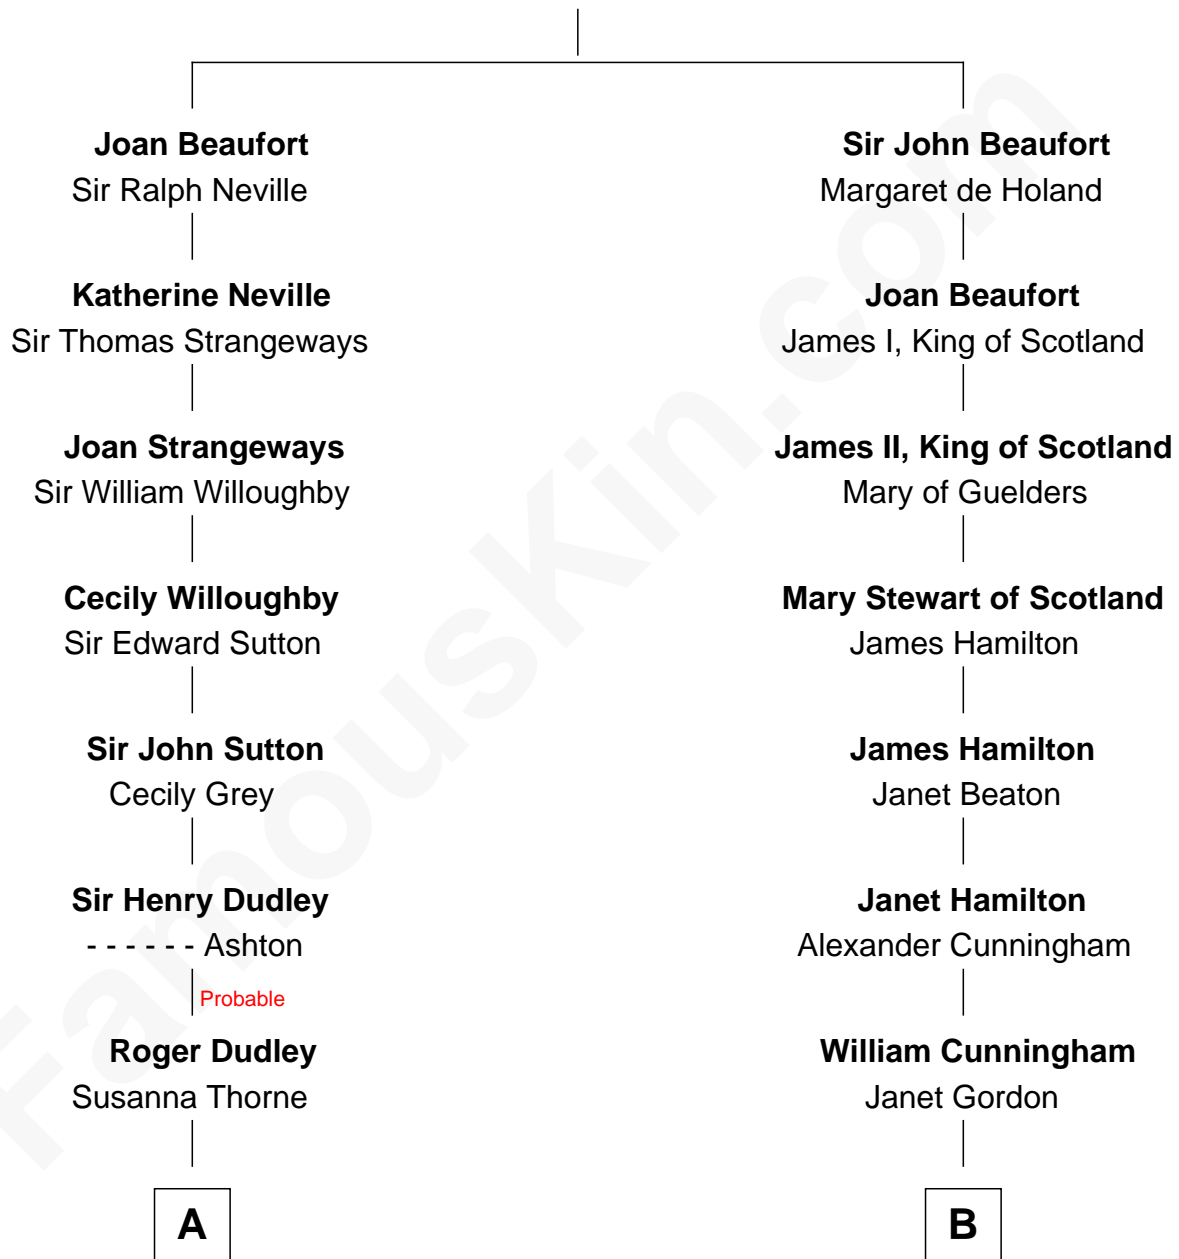

FamousKin.com Relationship Chart of

Kyra Sedgwick

TV and Movie Actress

14th cousin 5 times removed of

Alexander Hamilton

1st U.S. Secretary of the Treasury

John of Gaunt

Katherine Roet

C

Robert Minturn Sedgwick

Helen Peabody

Henry Dwight Sedgwick

Patricia Ann Rosenwald

Kyra Sedgwick

TV and Movie Actress

FamousKin.com