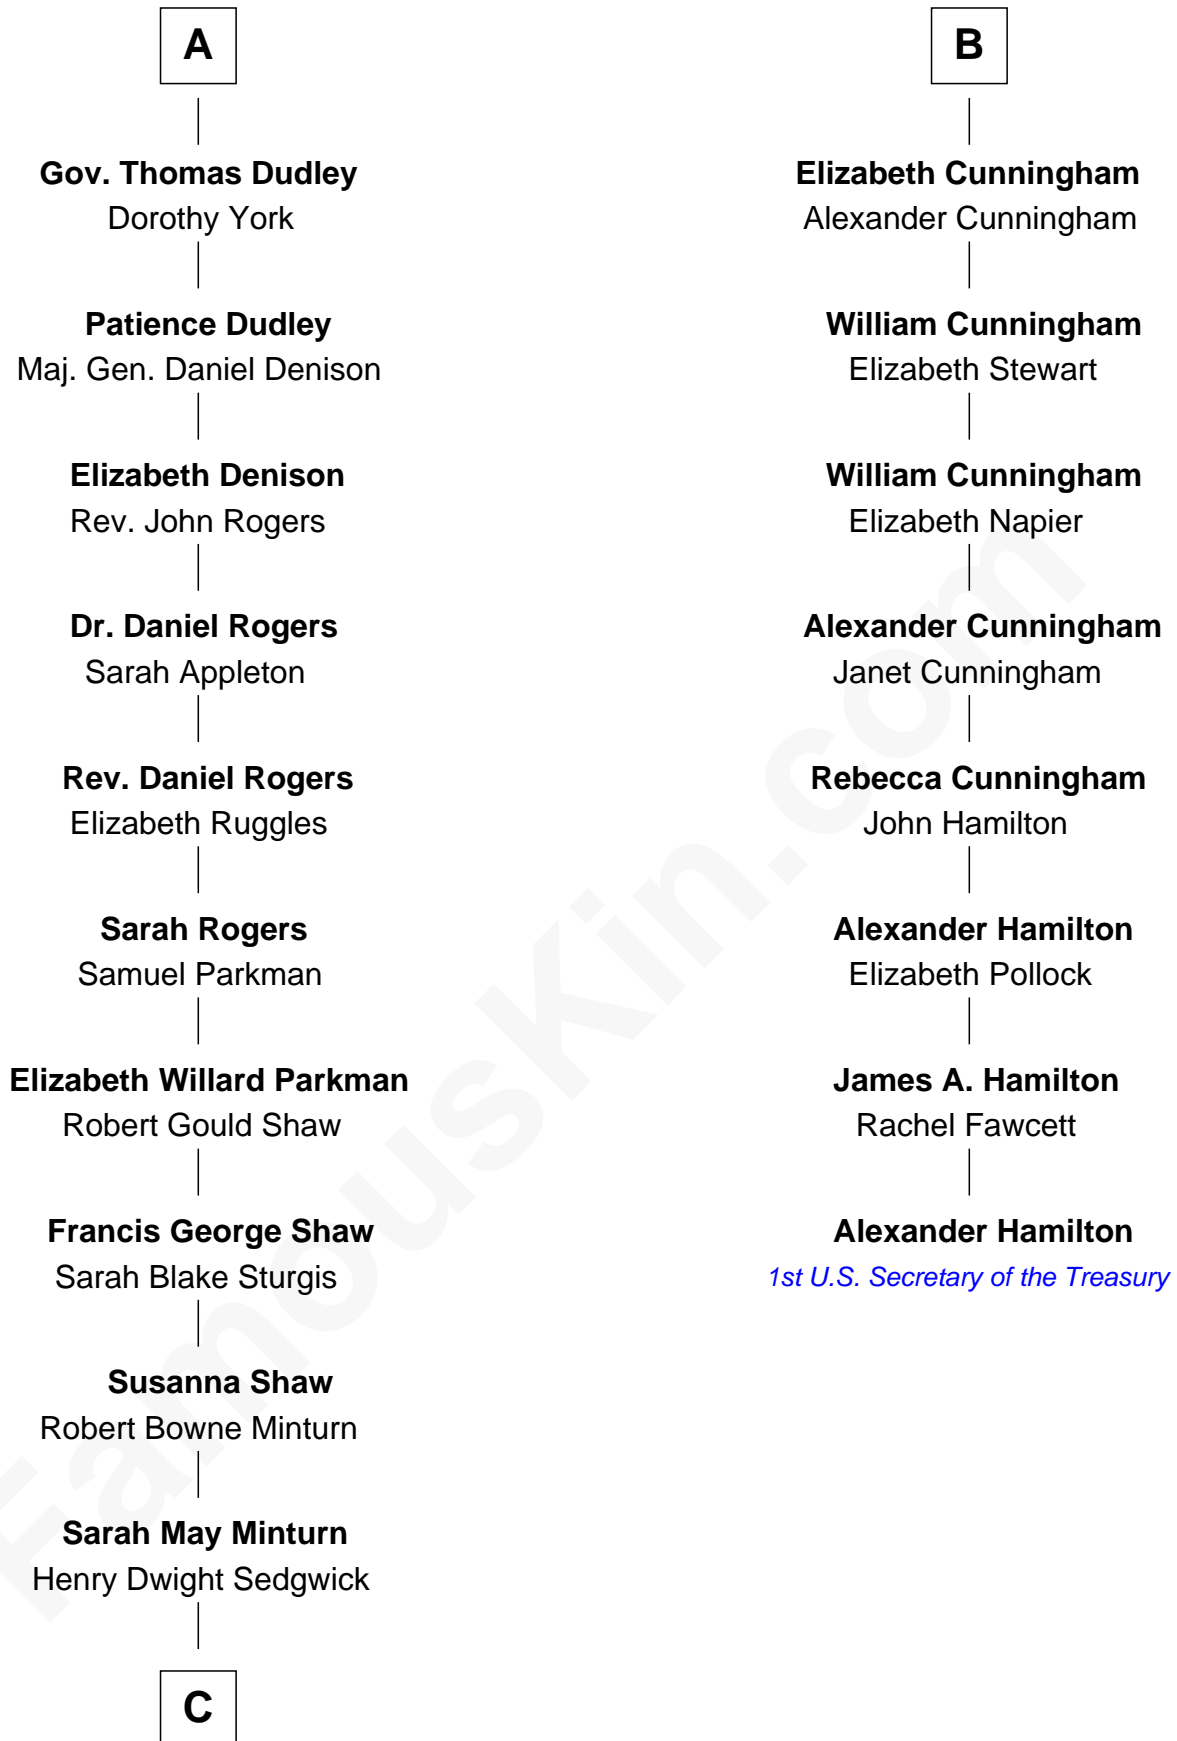

FamousKin.com Relationship Chart of

Kyra Sedgwick

TV and Movie Actress

14th cousin 5 times removed of

Alexander Hamilton

1st U.S. Secretary of the Treasury

John of Gaunt

Katherine Roet

C

Robert Minturn Sedgwick

Helen Peabody

Henry Dwight Sedgwick

Patricia Ann Rosenwald

Kyra Sedgwick

TV and Movie Actress

FamousKin.com