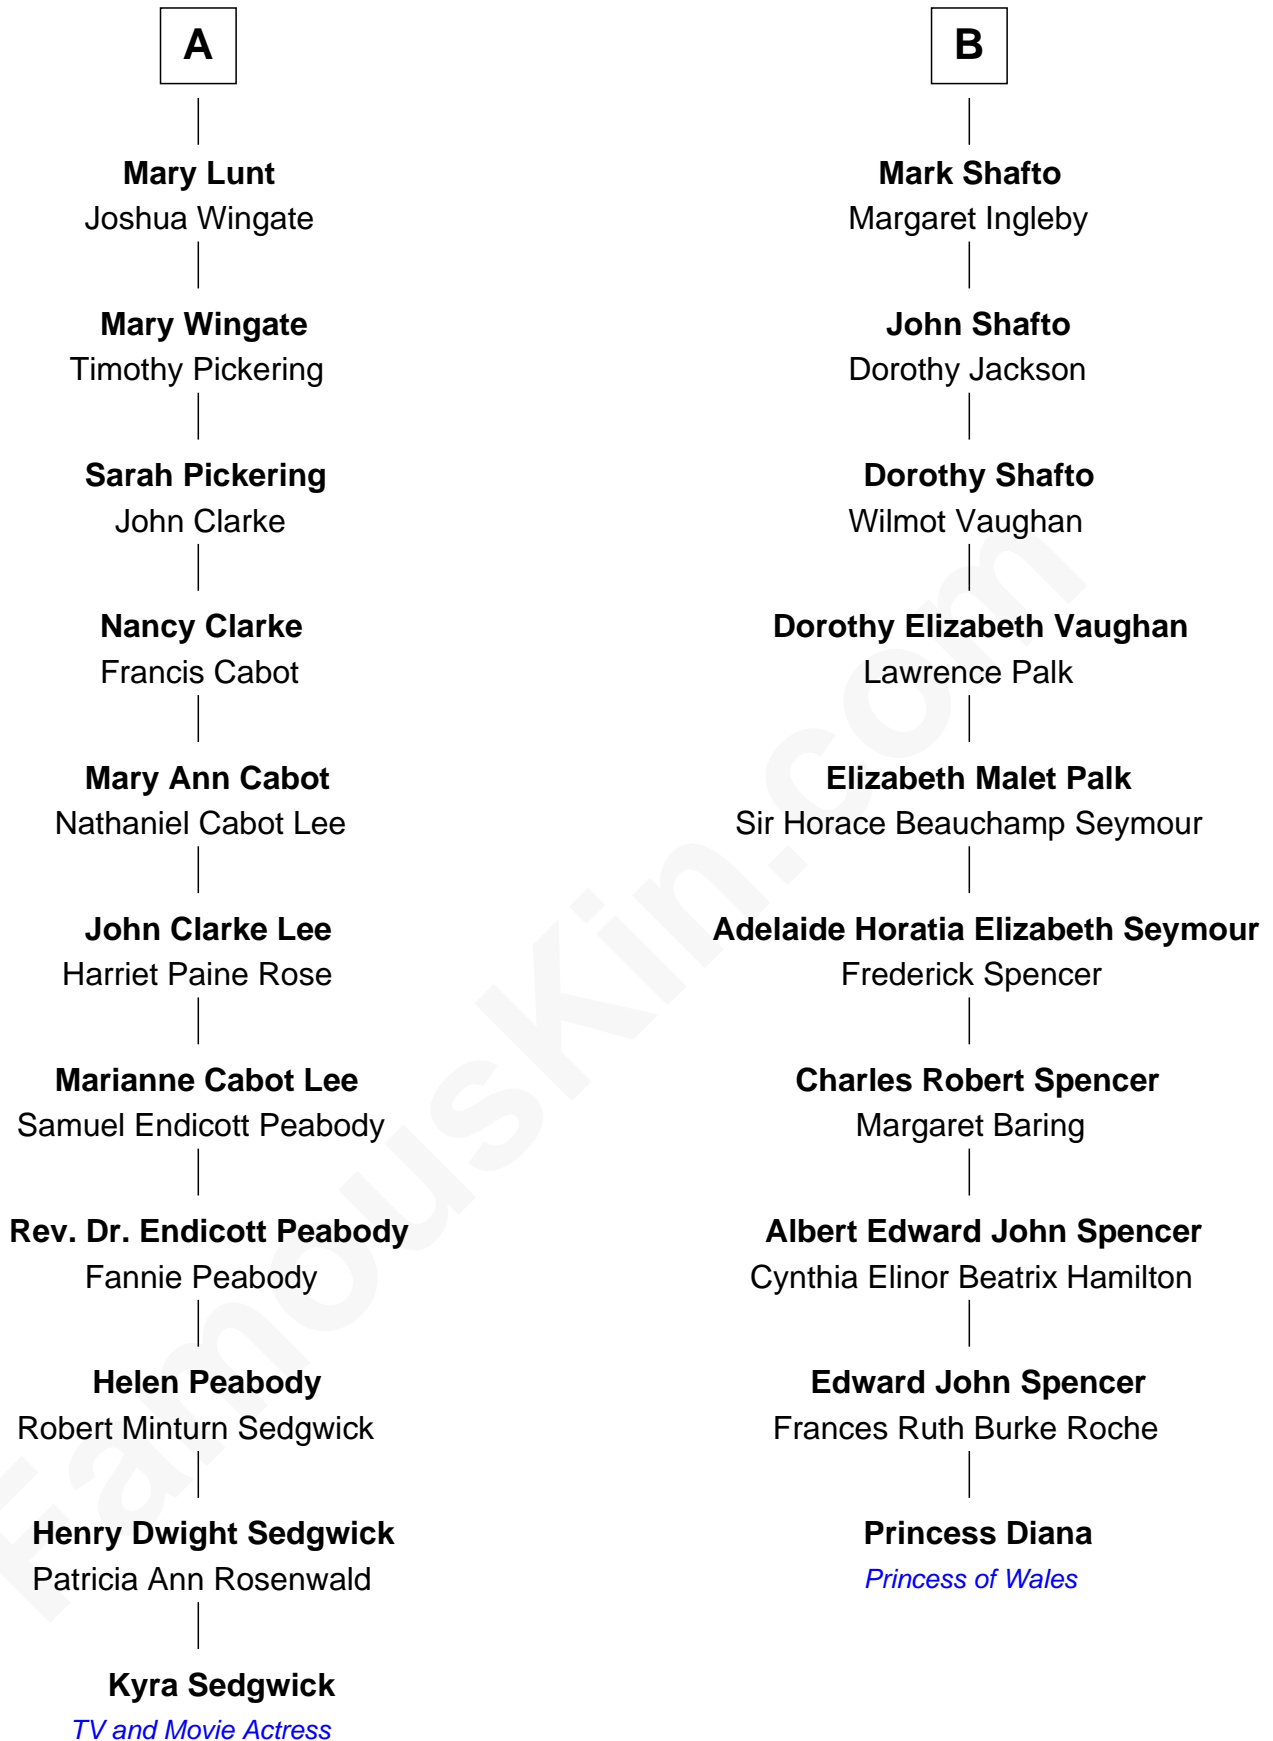

FamousKin.com

Relationship Chart of

Kyra Sedgwick

TV and Movie Actress

16th cousin 1 time removed of

Princess Diana

Princess of Wales

Sir Robert Hildyard

Elizabeth Hastings

Kyra Sedgwick photo by [Angela George](#) (CC BY-SA 3.0)