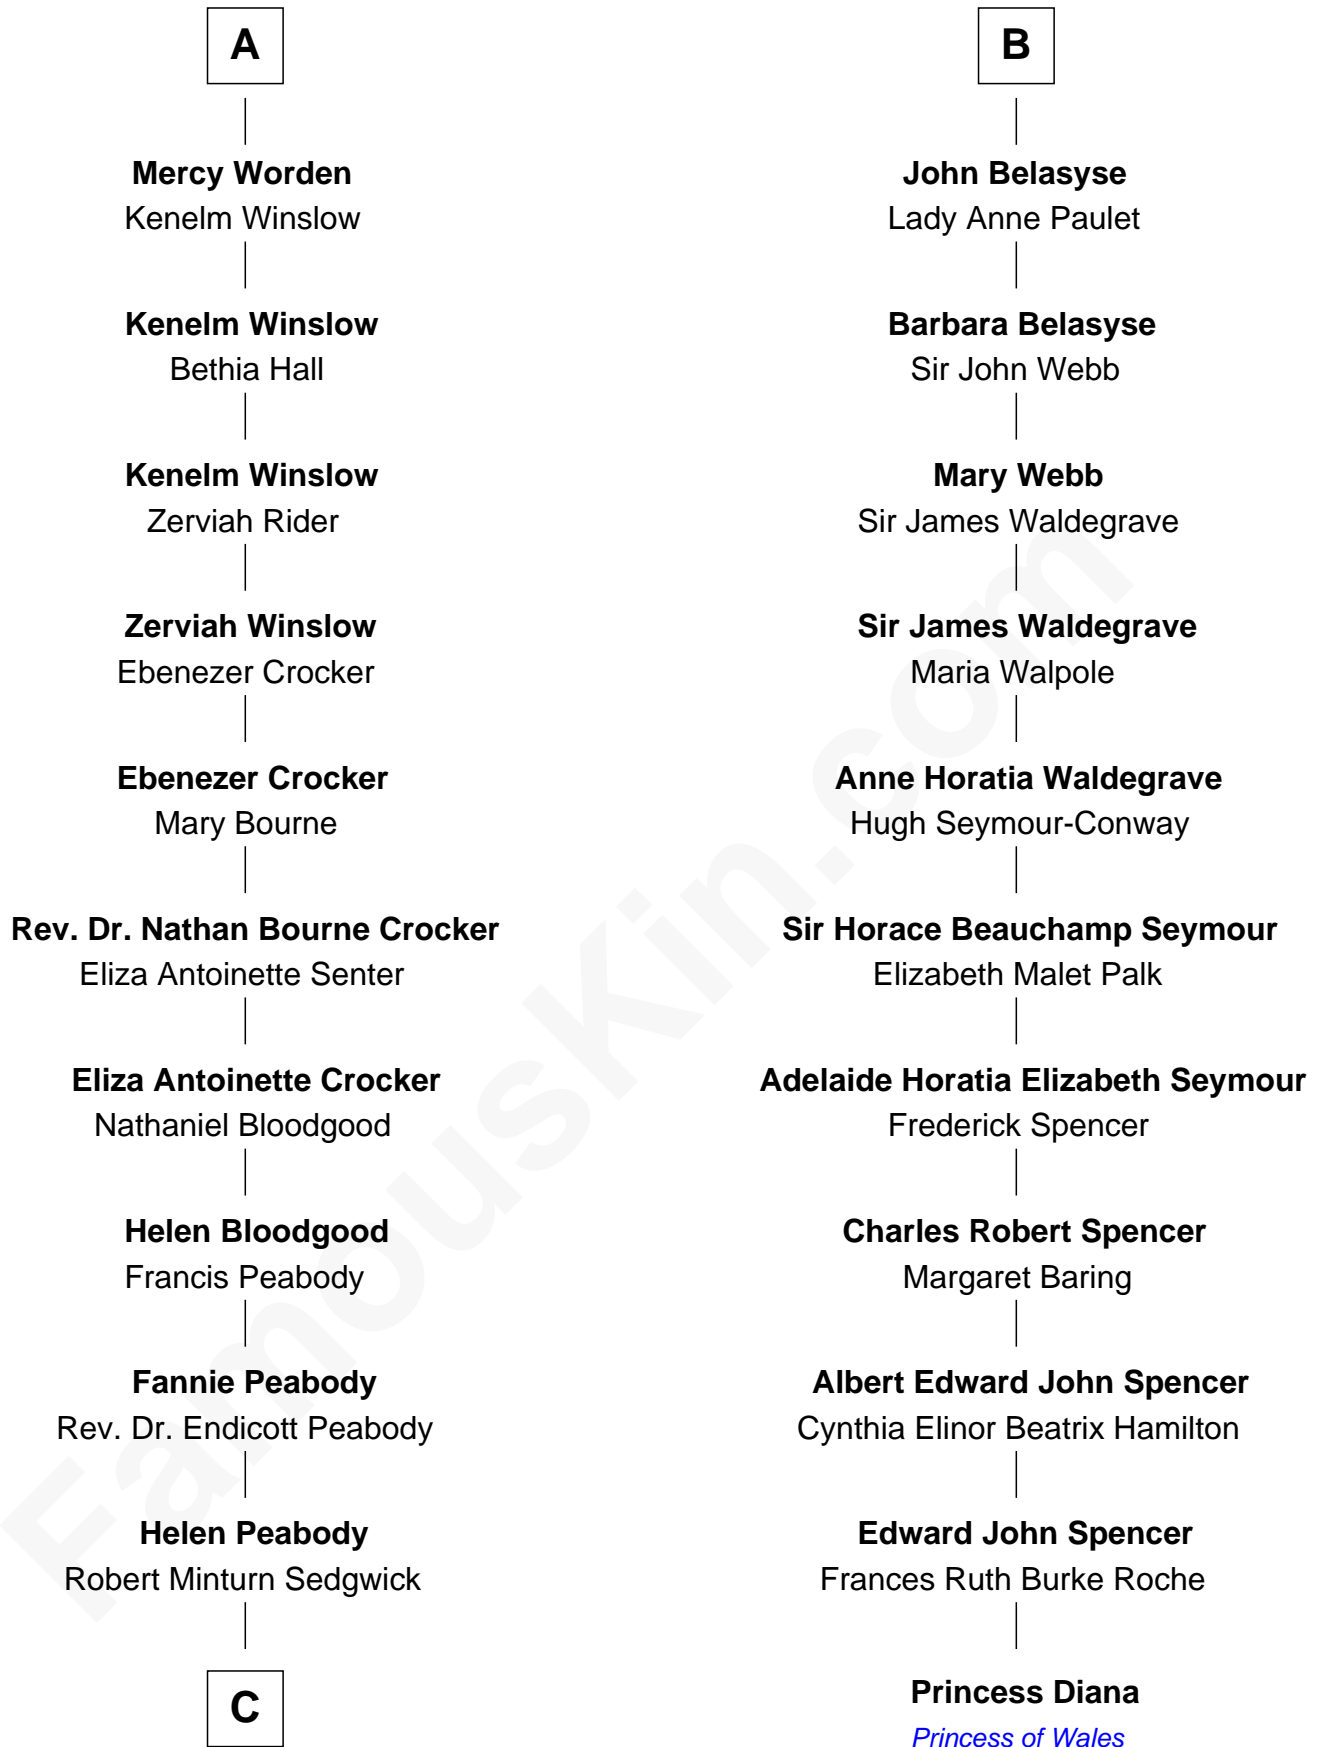

FamousKin.com Relationship Chart of

Kyra Sedgwick

TV and Movie Actress

17th cousin 1 time removed of

Princess Diana

Princess of Wales

Richard Sherburne

Alice Hamerton