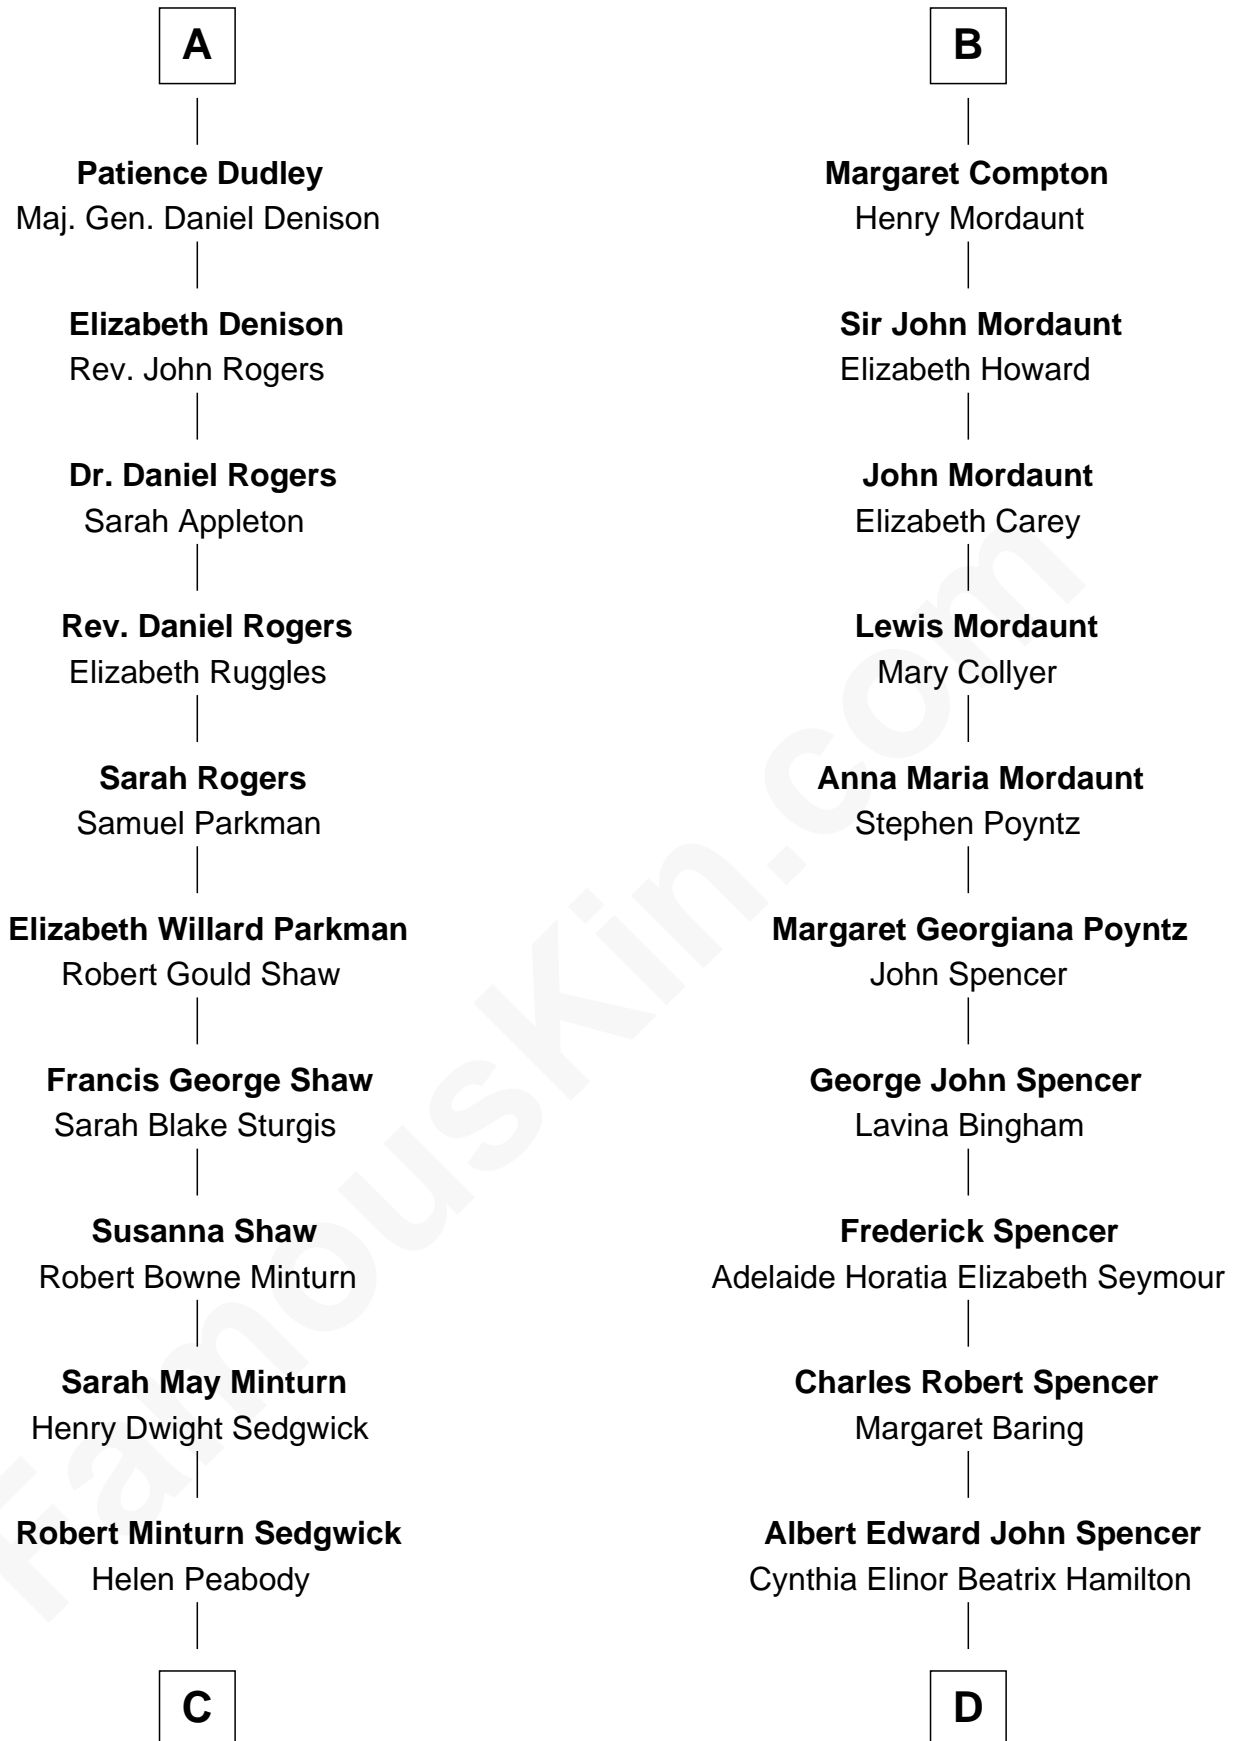

FamousKin.com Relationship Chart of

Kyra Sedgwick

TV and Movie Actress

18th cousin 1 time removed of

Prince William

Prince of Wales

FamousKin.com