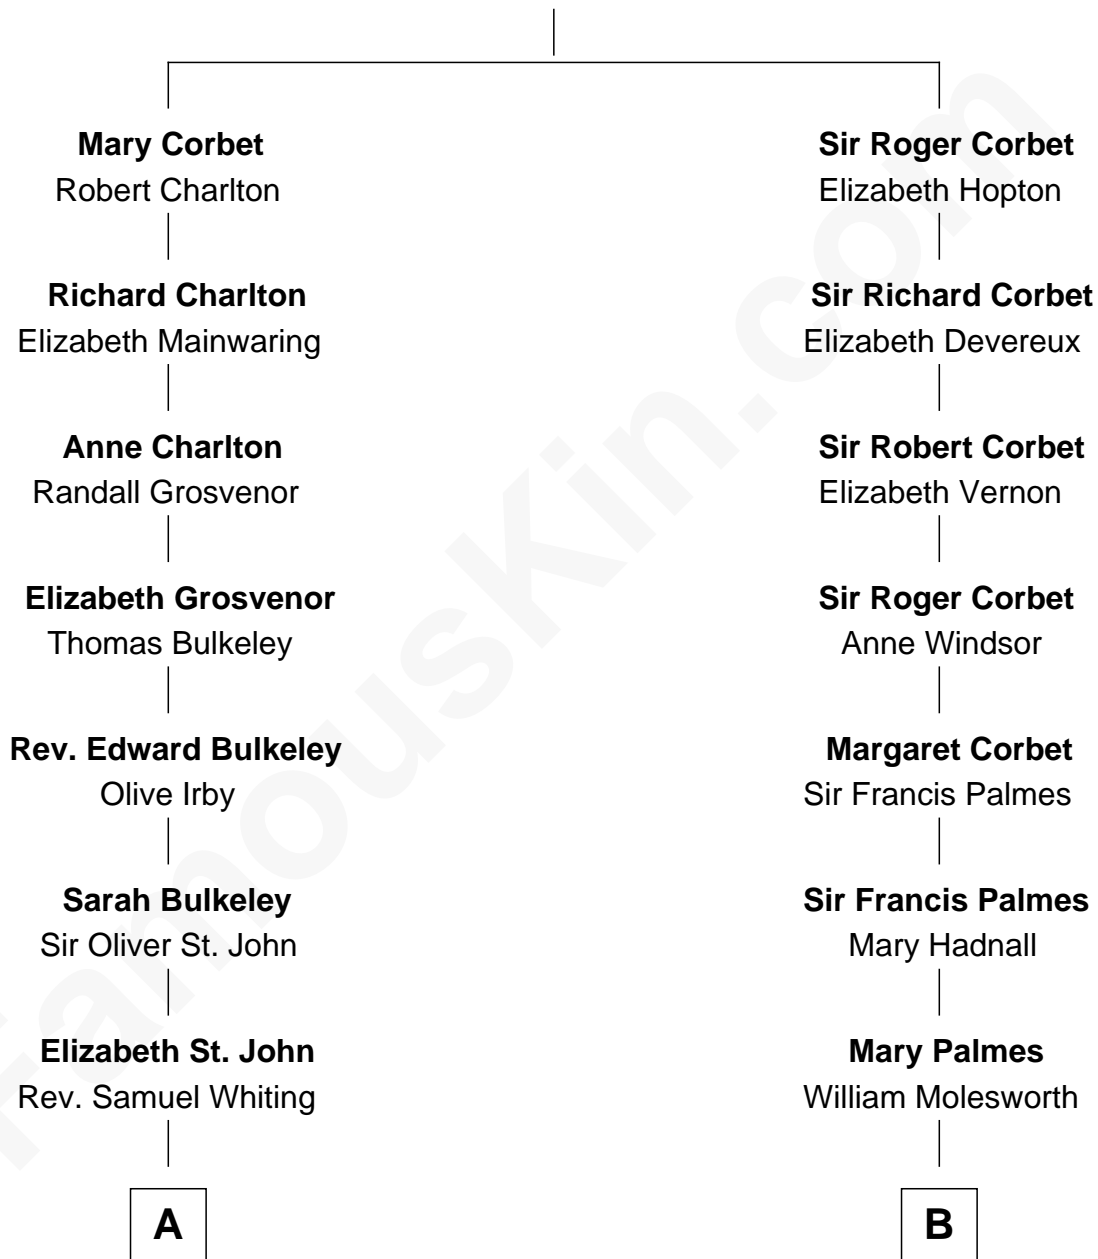

FamousKin.com Relationship Chart of

Kyra Sedgwick

TV and Movie Actress

18th cousin of

Prince William

Prince of Wales

Sir Robert Corbet

Margaret - - - - -

C

Henry Dwight Sedgwick
Patricia Ann Rosenwald

Kyra Sedgwick
TV and Movie Actress

D

Princess Diana Frances Spencer
Charles III, King of the United Kingdom

Prince William
Prince of Wales

FamousKin.com