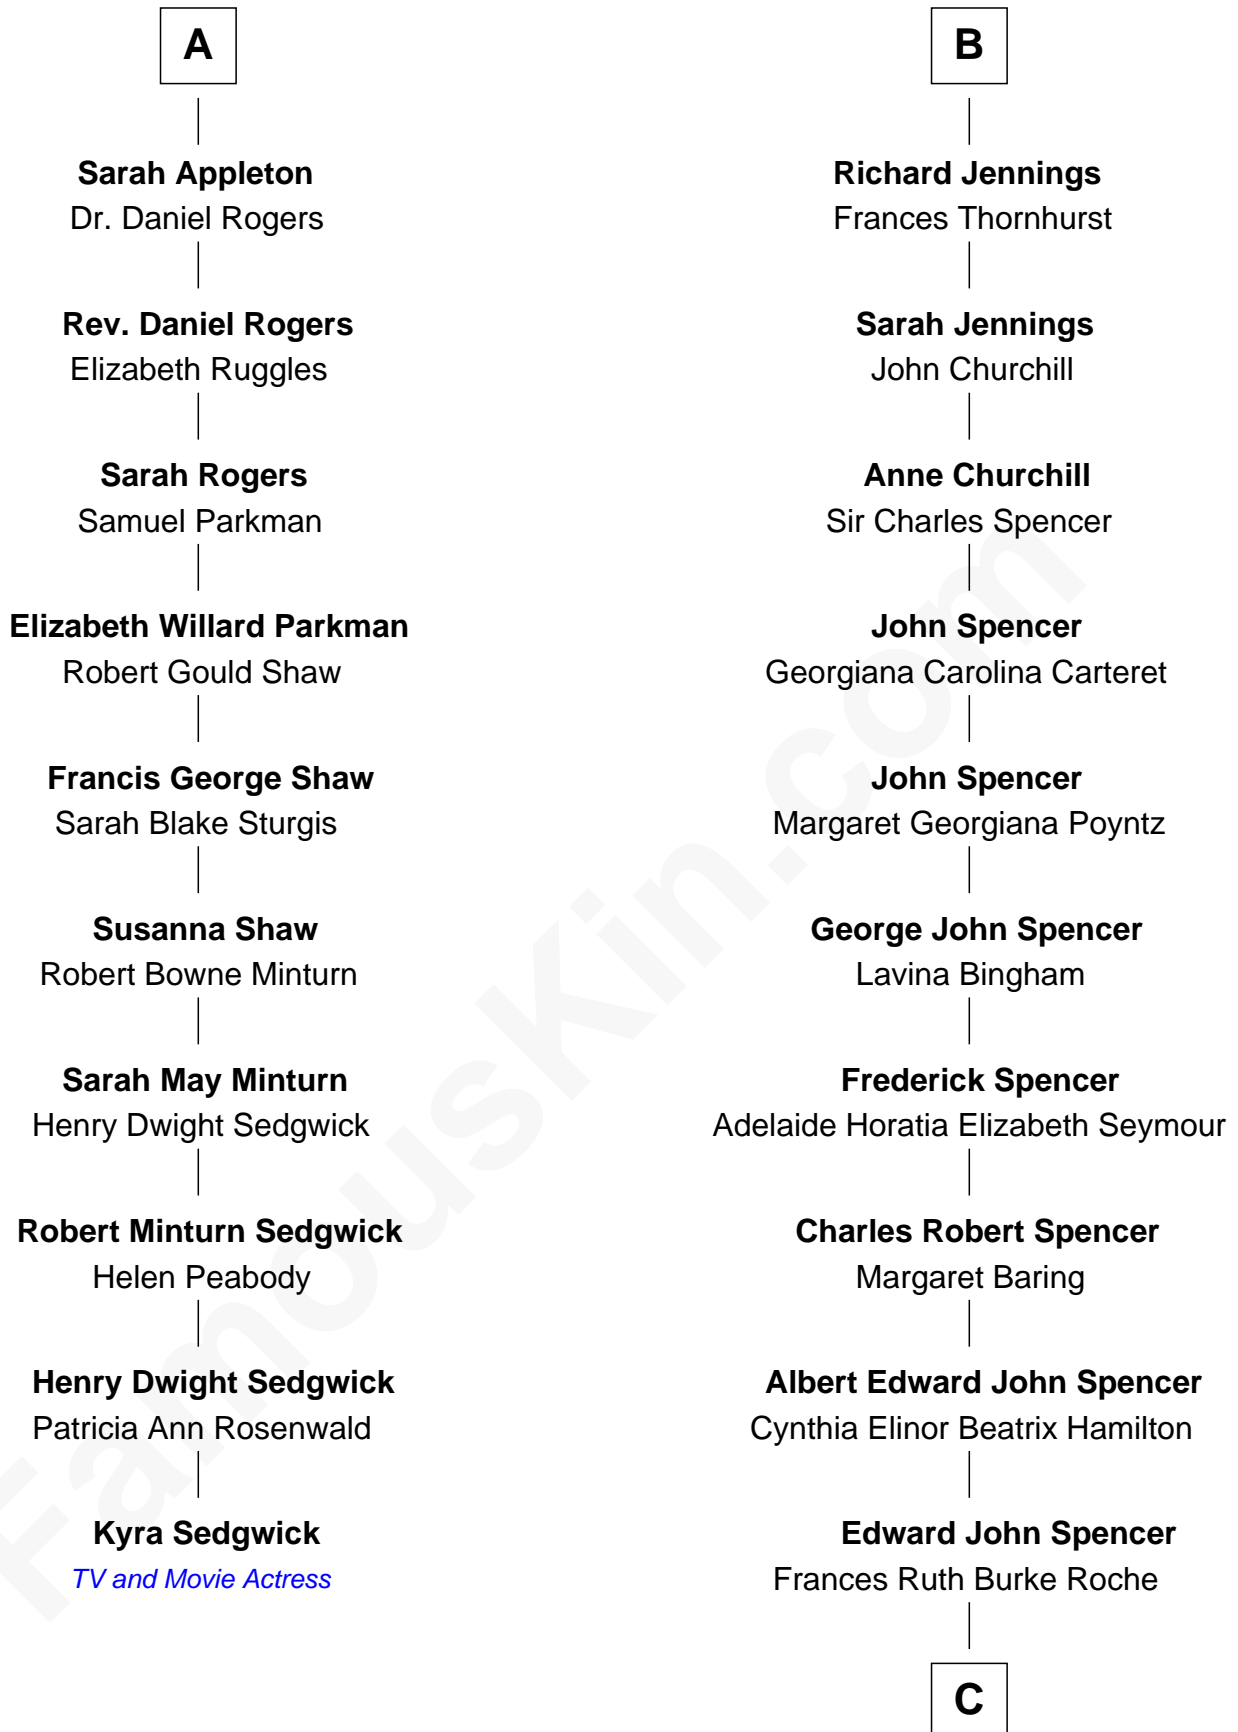

FamousKin.com Relationship Chart of

Kyra Sedgwick

TV and Movie Actress

16th cousin 2 times removed of

Prince William

Prince of Wales

John Cornish

C

Princess Diana Frances Spencer
Charles III, King of the United Kingdom

Prince William
Prince of Wales

FamousKin.com