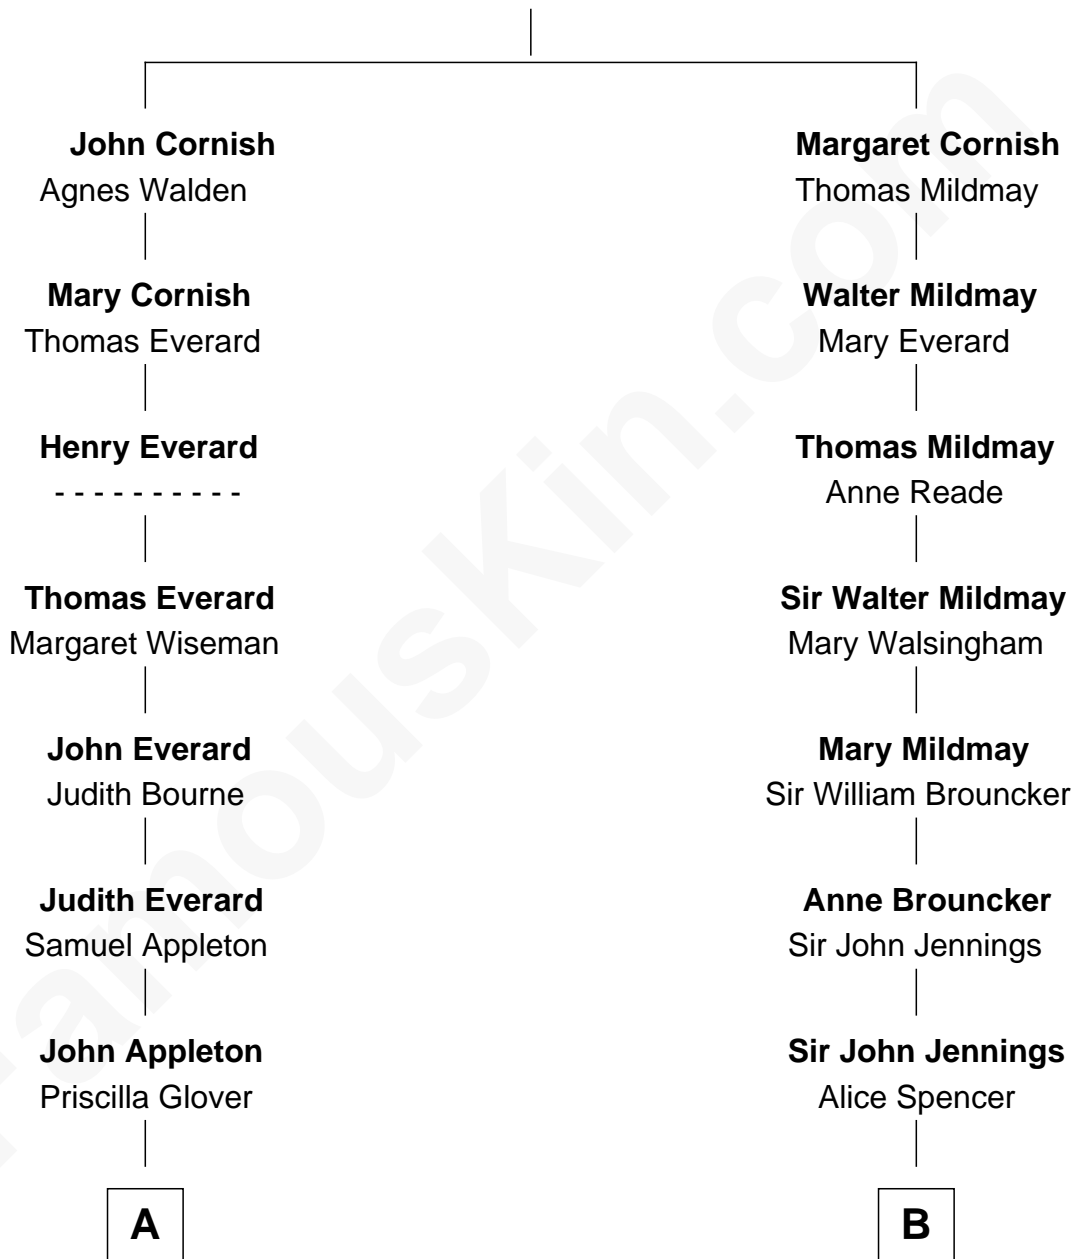

FamousKin.com Relationship Chart of

Kyra Sedgwick

TV and Movie Actress

16th cousin 2 times removed of

Prince William

Prince of Wales

John Cornish

C

Princess Diana Frances Spencer
Charles III, King of the United Kingdom

Prince William
Prince of Wales

FamousKin.com