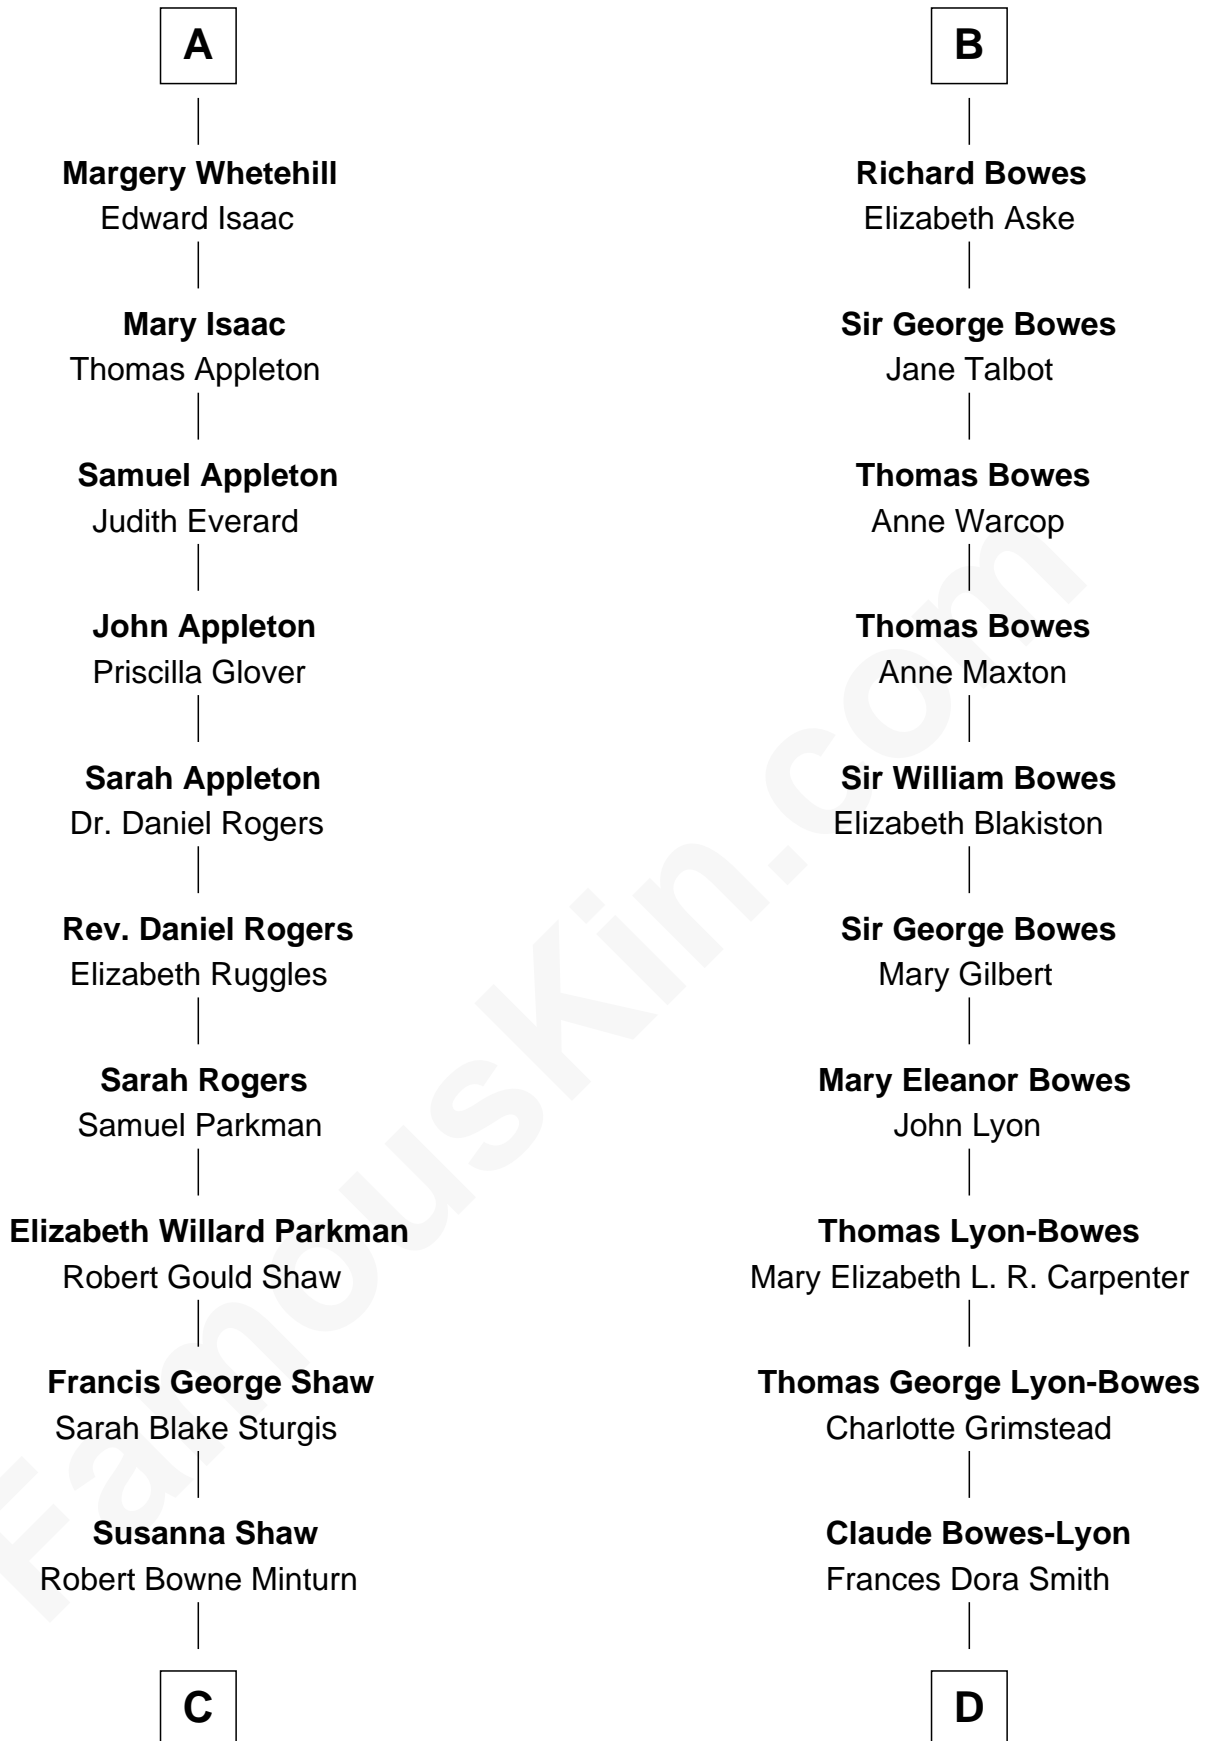

## Relationship Chart of

**Kyra Sedgwick**

*TV and Movie Actress*

20th cousin 1 time removed of

**Prince William**

*Prince of Wales*

**John V le Strange**

Maud de Walton

**C**

**Sarah May Minturn**  
Henry Dwight Sedgwick

**Robert Minturn Sedgwick**  
Helen Peabody

**Henry Dwight Sedgwick**  
Patricia Ann Rosenwald

**Kyra Sedgwick**  
*TV and Movie Actress*

**D**

**Claude George Bowes-Lyon**  
Cecilia Nina Cavendish-Bentinck

**Elizabeth Bowes-Lyon**  
George VI, King of the United Kingdom

**Elizabeth II, Queen of the United Kingdom**  
Prince Philip of Edinburgh

**Charles III, King of the United Kingdom**  
Princess Diana Frances Spencer