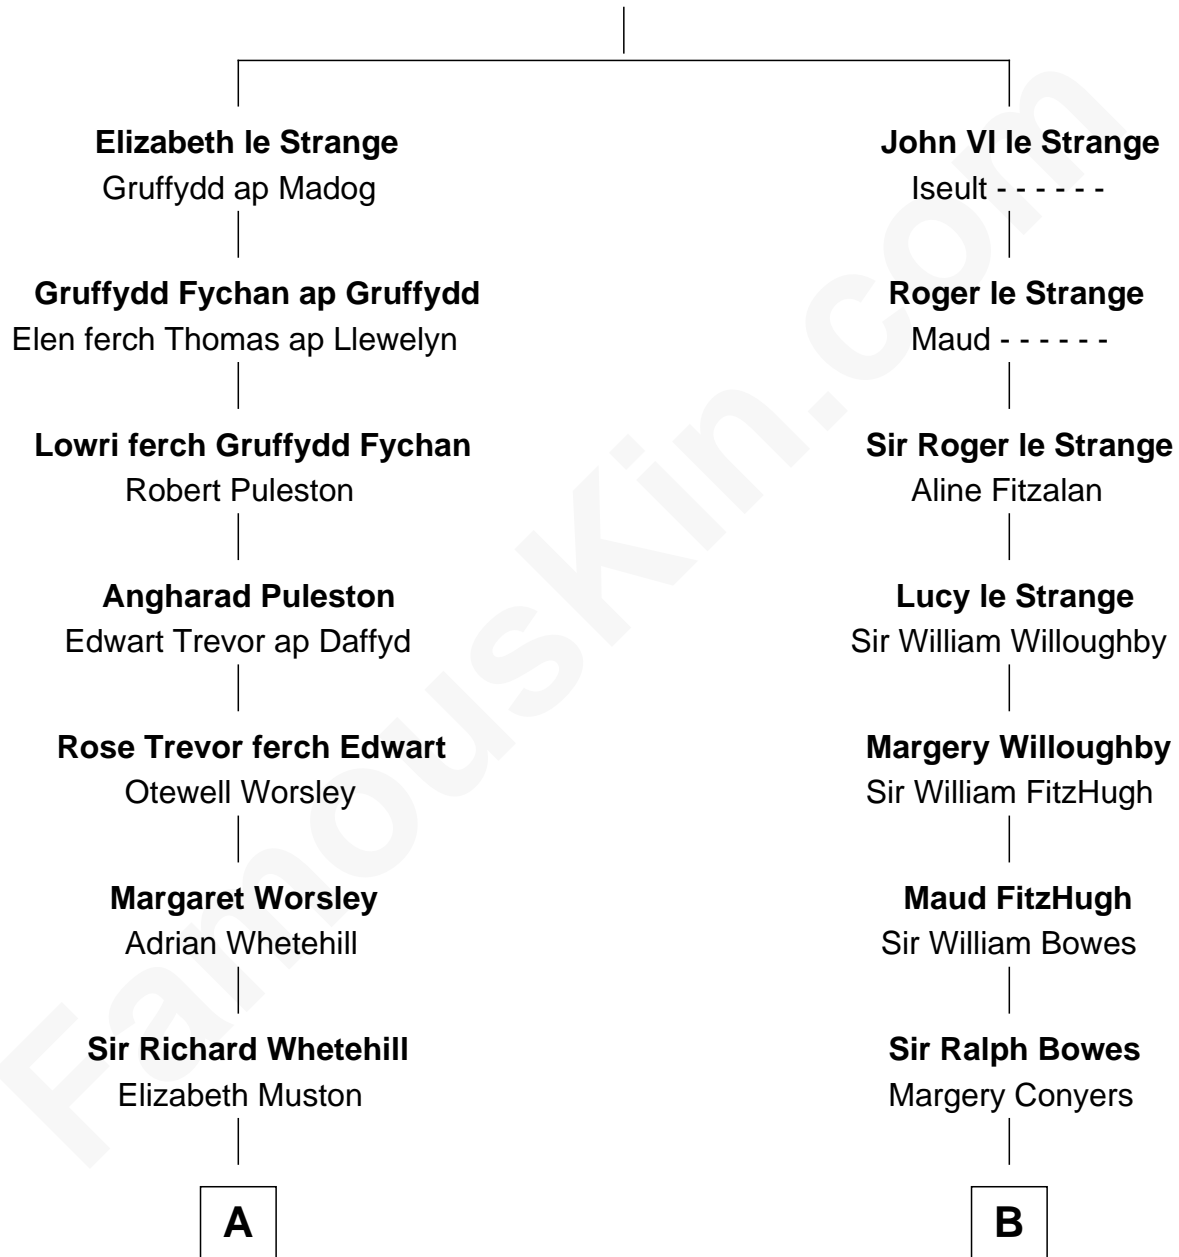

## Relationship Chart of

**Kyra Sedgwick**

*TV and Movie Actress*

20th cousin 1 time removed of

**Prince William**

*Prince of Wales*

**John V le Strange**

Maud de Walton

**Elizabeth Bowes-Lyon**  
George VI, King of the United Kingdom

**Elizabeth II, Queen of the United Kingdom**  
Prince Philip of Edinburgh

**Charles III, King of the United Kingdom**  
Princess Diana Frances Spencer

**Prince William**  
*Prince of Wales*