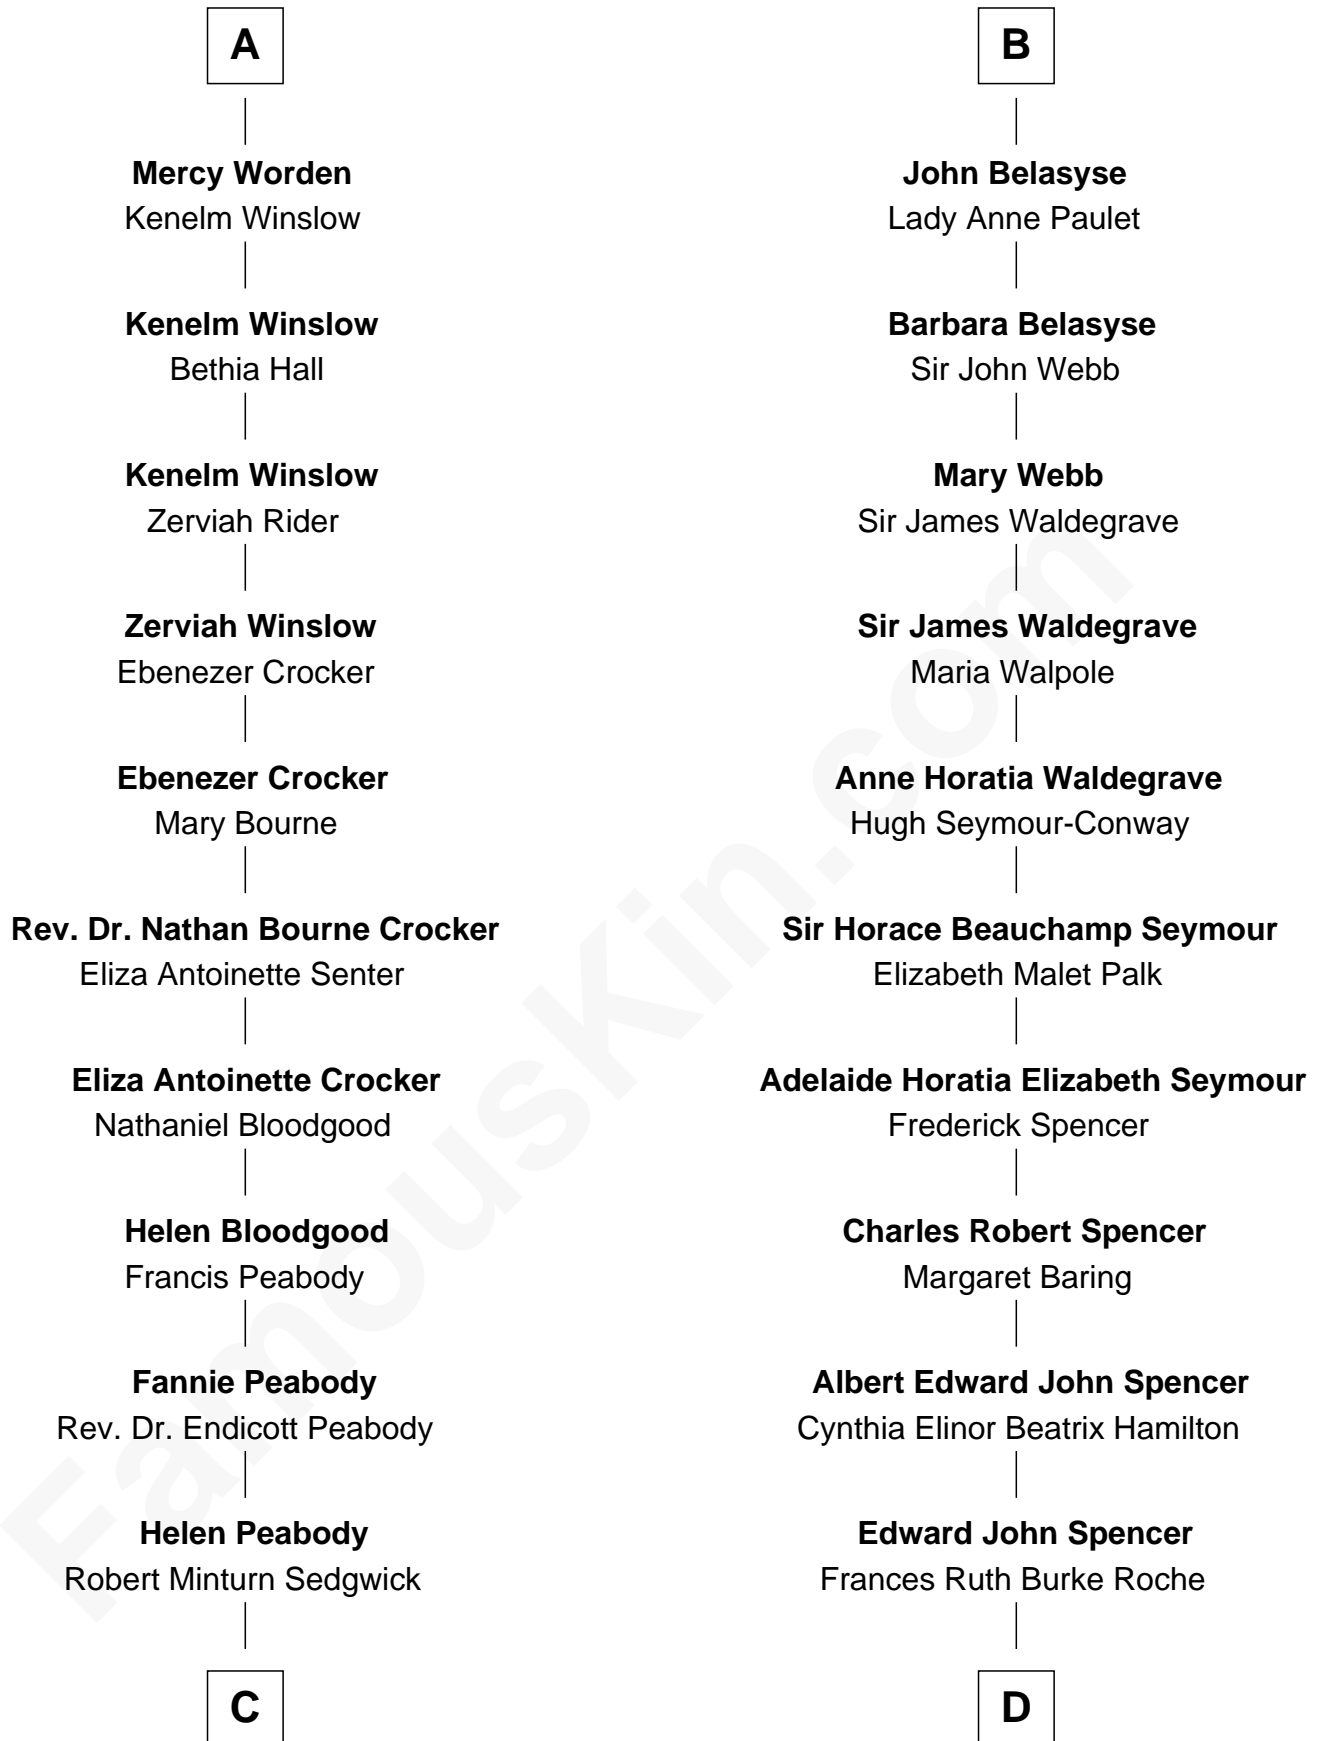

FamousKin.com Relationship Chart of

Kyra Sedgwick

TV and Movie Actress

18th cousin of

Prince William

Prince of Wales

Richard Sherburne

Alice Hamerton

C

Henry Dwight Sedgwick
Patricia Ann Rosenwald

Kyra Sedgwick
TV and Movie Actress

D

Princess Diana Frances Spencer
Charles III, King of the United Kingdom

Prince William
Prince of Wales

FamousKin.com