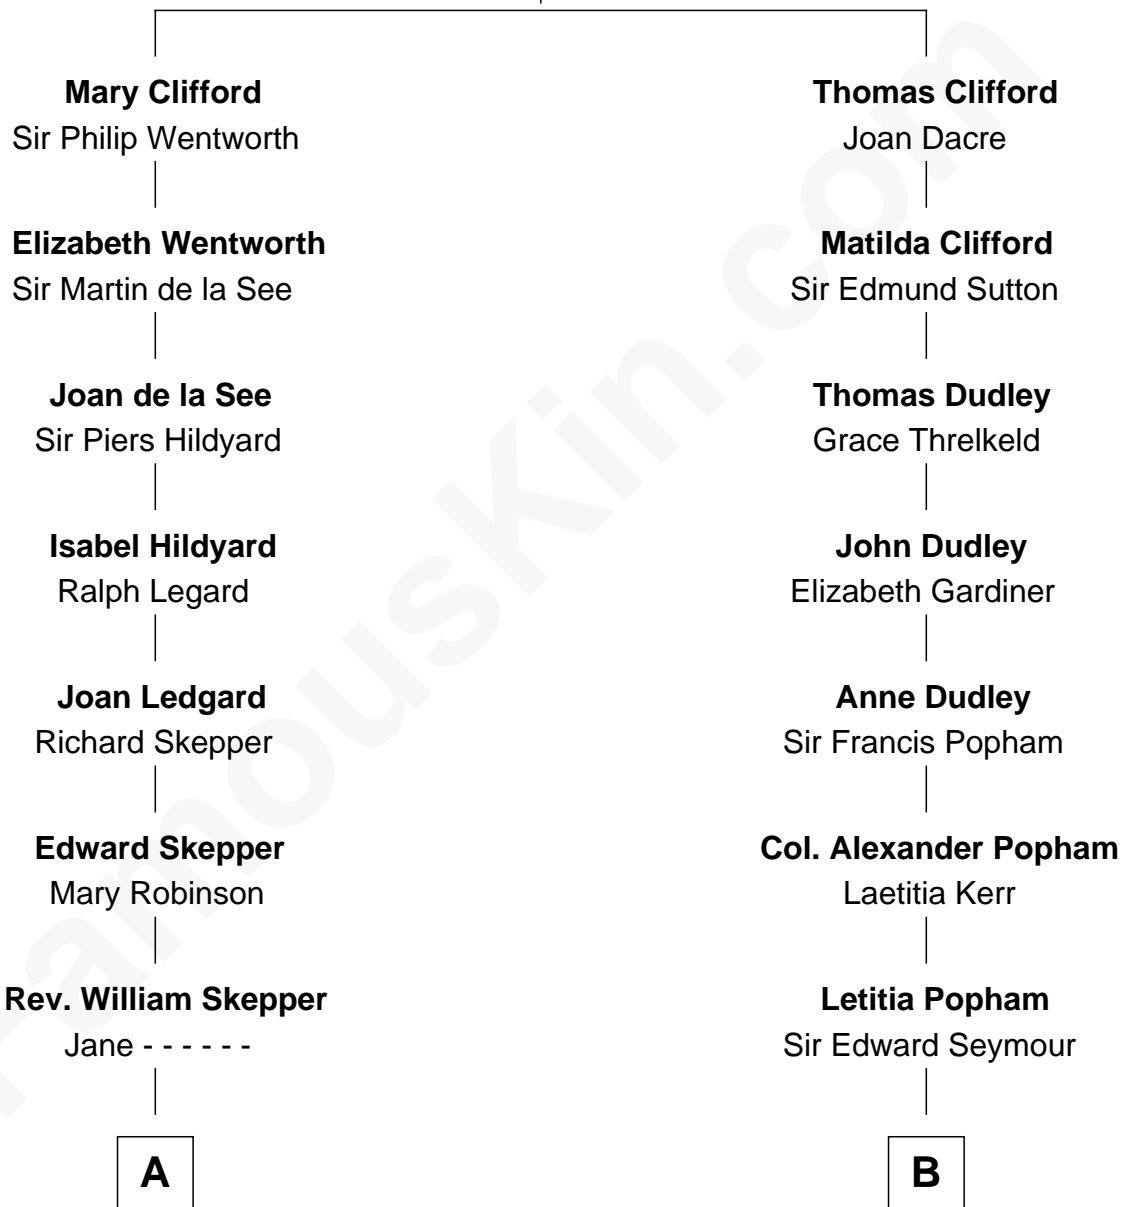

# FamousKin.com Relationship Chart of

**Kyra Sedgwick**

*TV and Movie Actress*

16th cousin 3 times removed of

**Prince William**

*Prince of Wales*

**Sir John Clifford**

Elizabeth Percy

**C**

**Helen Peabody**  
Robert Minturn Sedgwick

**Henry Dwight Sedgwick**  
Patricia Ann Rosenwald

**Kyra Sedgwick**  
*TV and Movie Actress*

FamousKin.com