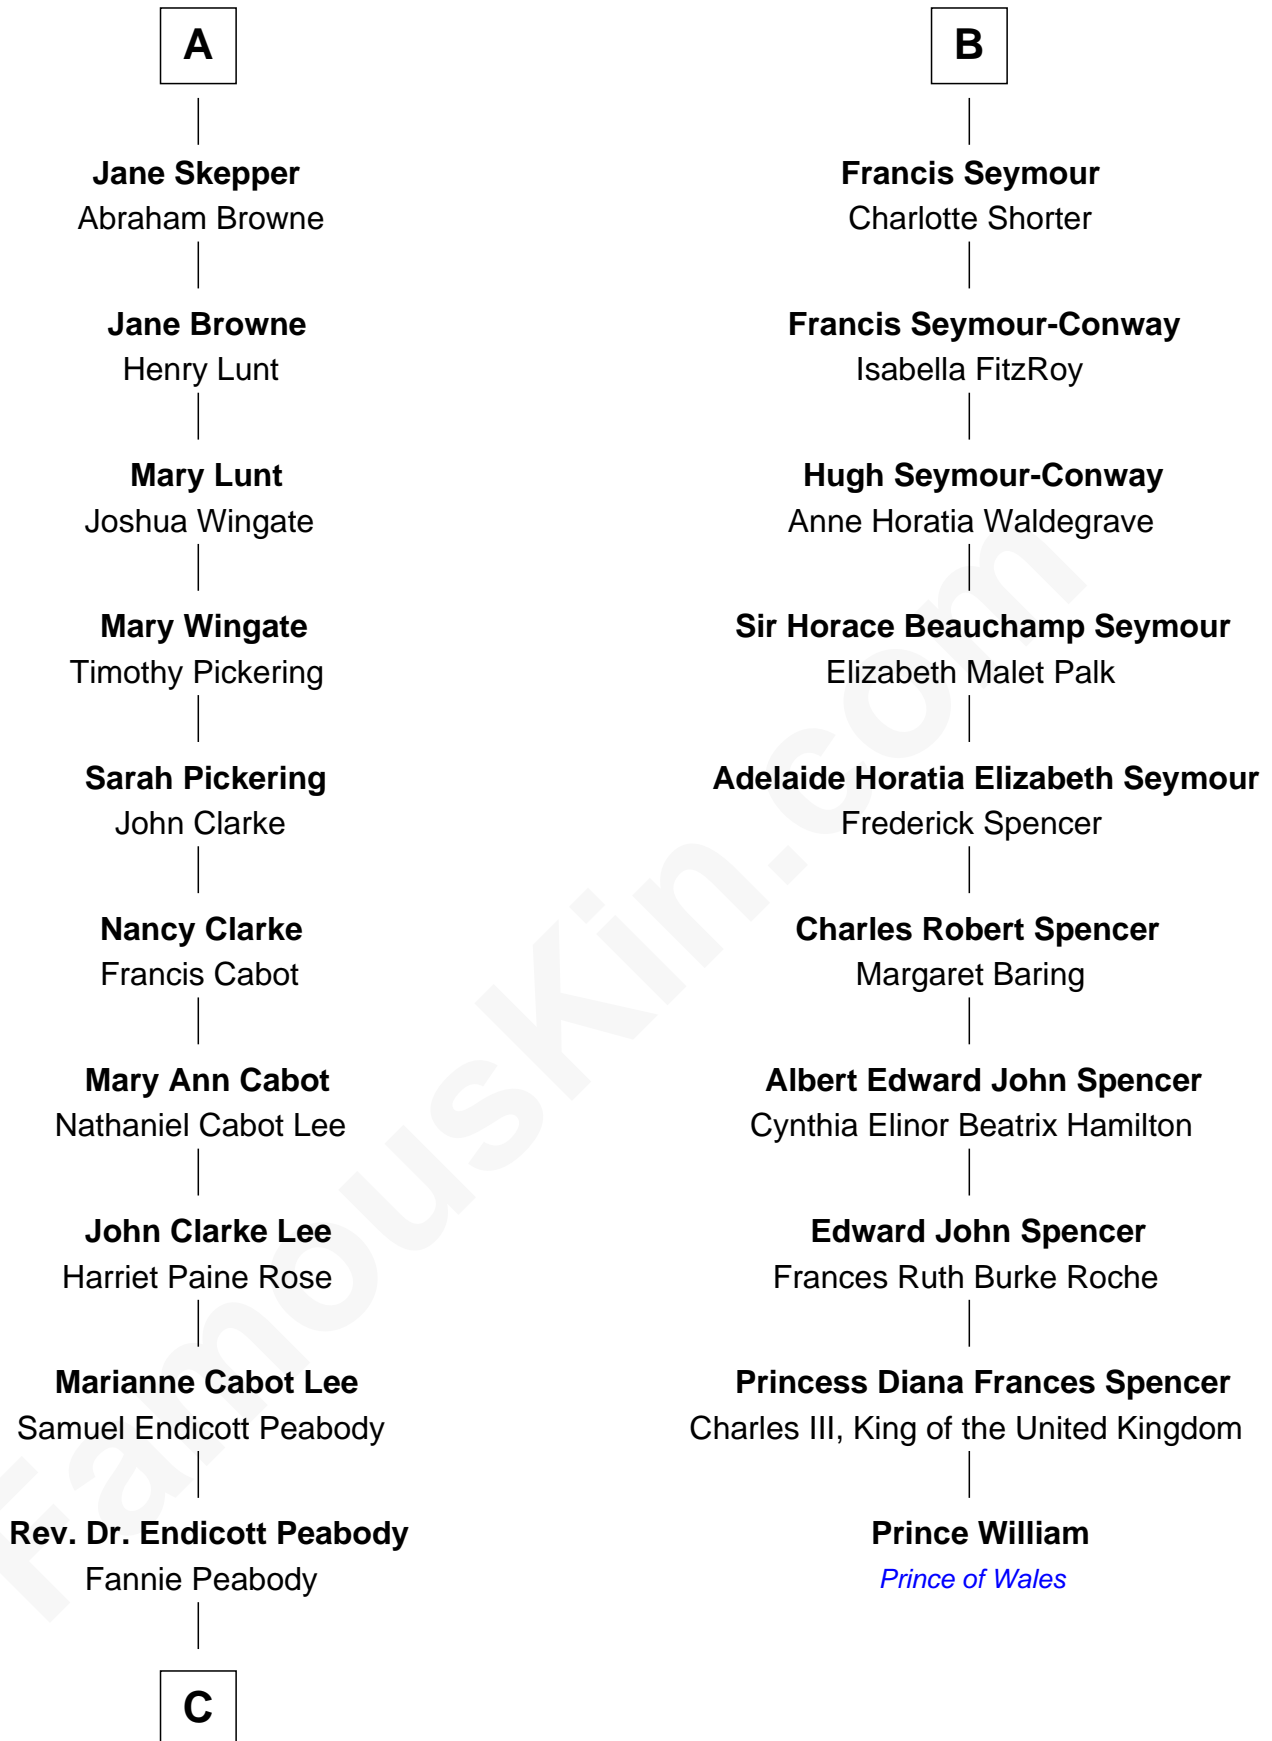

# FamousKin.com Relationship Chart of

**Kyra Sedgwick**

*TV and Movie Actress*

16th cousin 3 times removed of

**Prince William**

*Prince of Wales*

**Sir John Clifford**

Elizabeth Percy

**C**

**Helen Peabody**  
Robert Minturn Sedgwick

**Henry Dwight Sedgwick**  
Patricia Ann Rosenwald

**Kyra Sedgwick**  
*TV and Movie Actress*

FamousKin.com