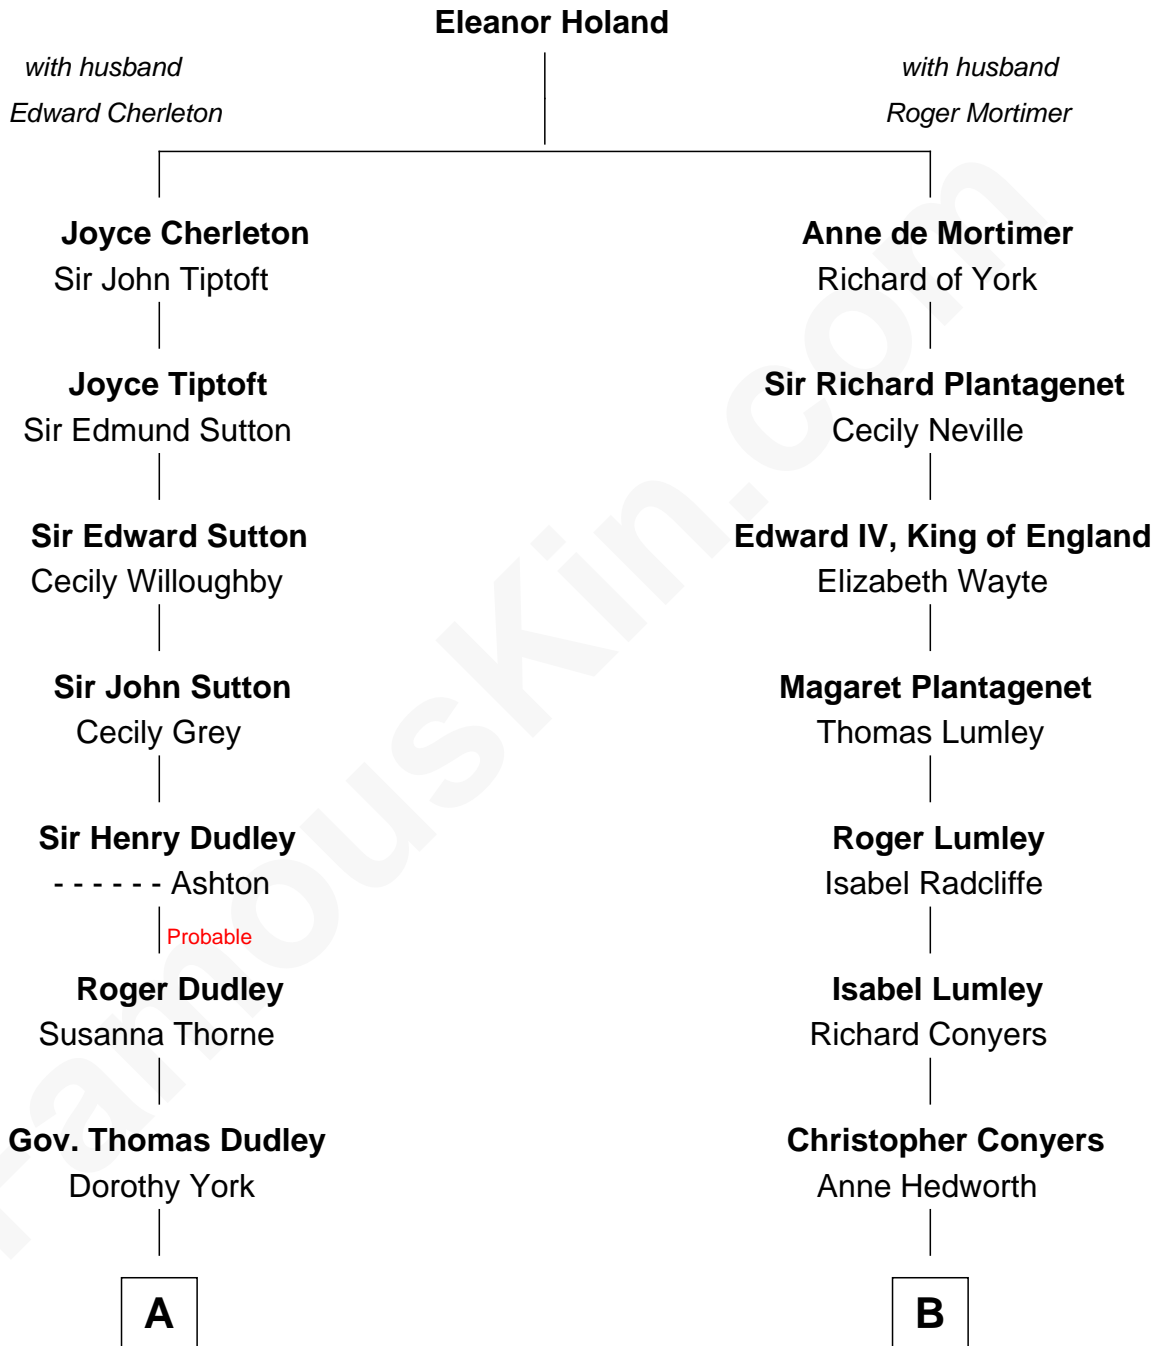

# FamousKin.com Relationship Chart of

**Kyra Sedgwick**

*TV and Movie Actress*

18th cousin 2 times removed of

**Catherine Middleton**

*Princess of Wales*

**C**

**Henry Dwight Sedgwick**  
Patricia Ann Rosenwald

**Kyra Sedgwick**  
*TV and Movie Actress*

**D**

**Thomas Harrison**  
Elizabeth Mary Temple

**Dorothy Harrison**  
Ronald John James Goldsmith

**Carole Elizabeth Goldsmith**  
Michael Francis Middleton

**Catherine Middleton**  
*Princess of Wales*