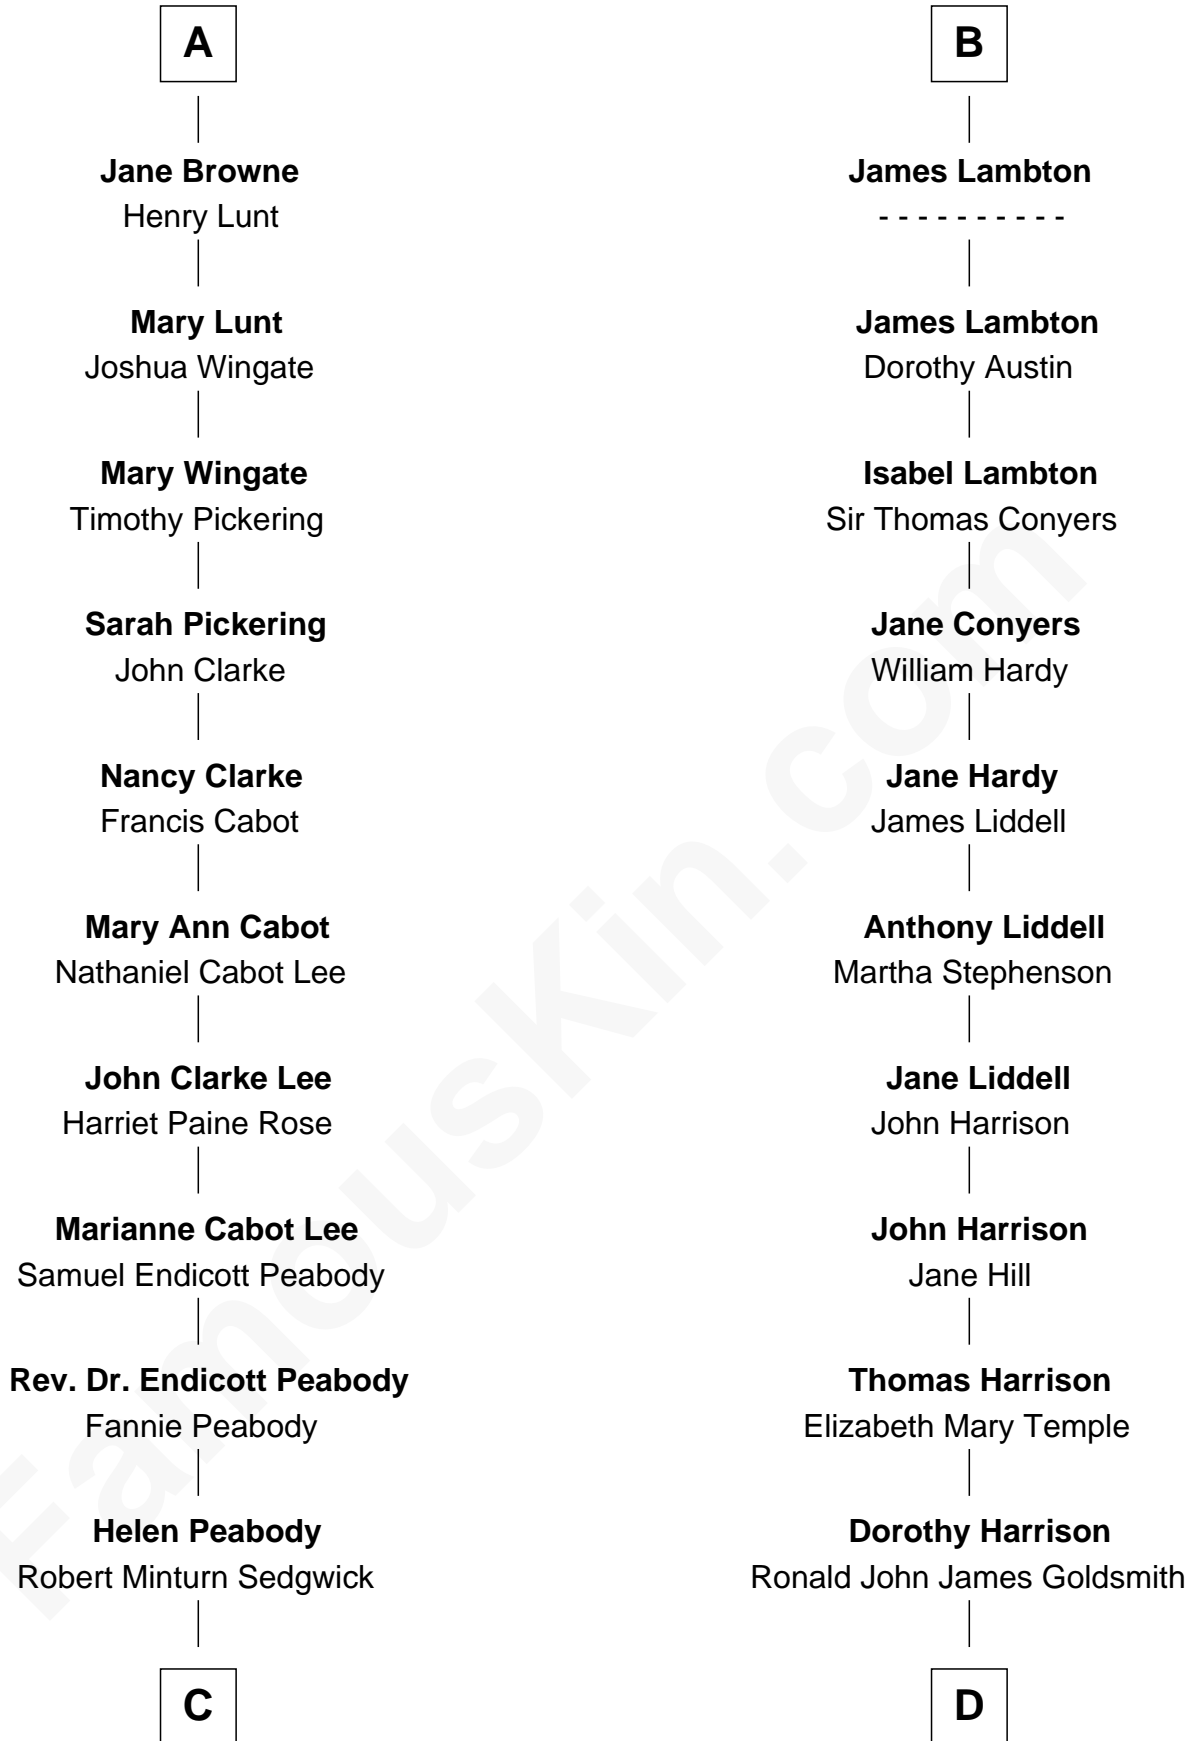

FamousKin.com Relationship Chart of

Kyra Sedgwick

TV and Movie Actress

18th cousin of

Catherine Middleton

Princess of Wales

Sir John Hastings

Anne Morley

C

Henry Dwight Sedgwick
Patricia Ann Rosenwald

Kyra Sedgwick
TV and Movie Actress

D

Carole Elizabeth Goldsmith
Michael Francis Middleton

Catherine Middleton
Princess of Wales

FamousKin.com