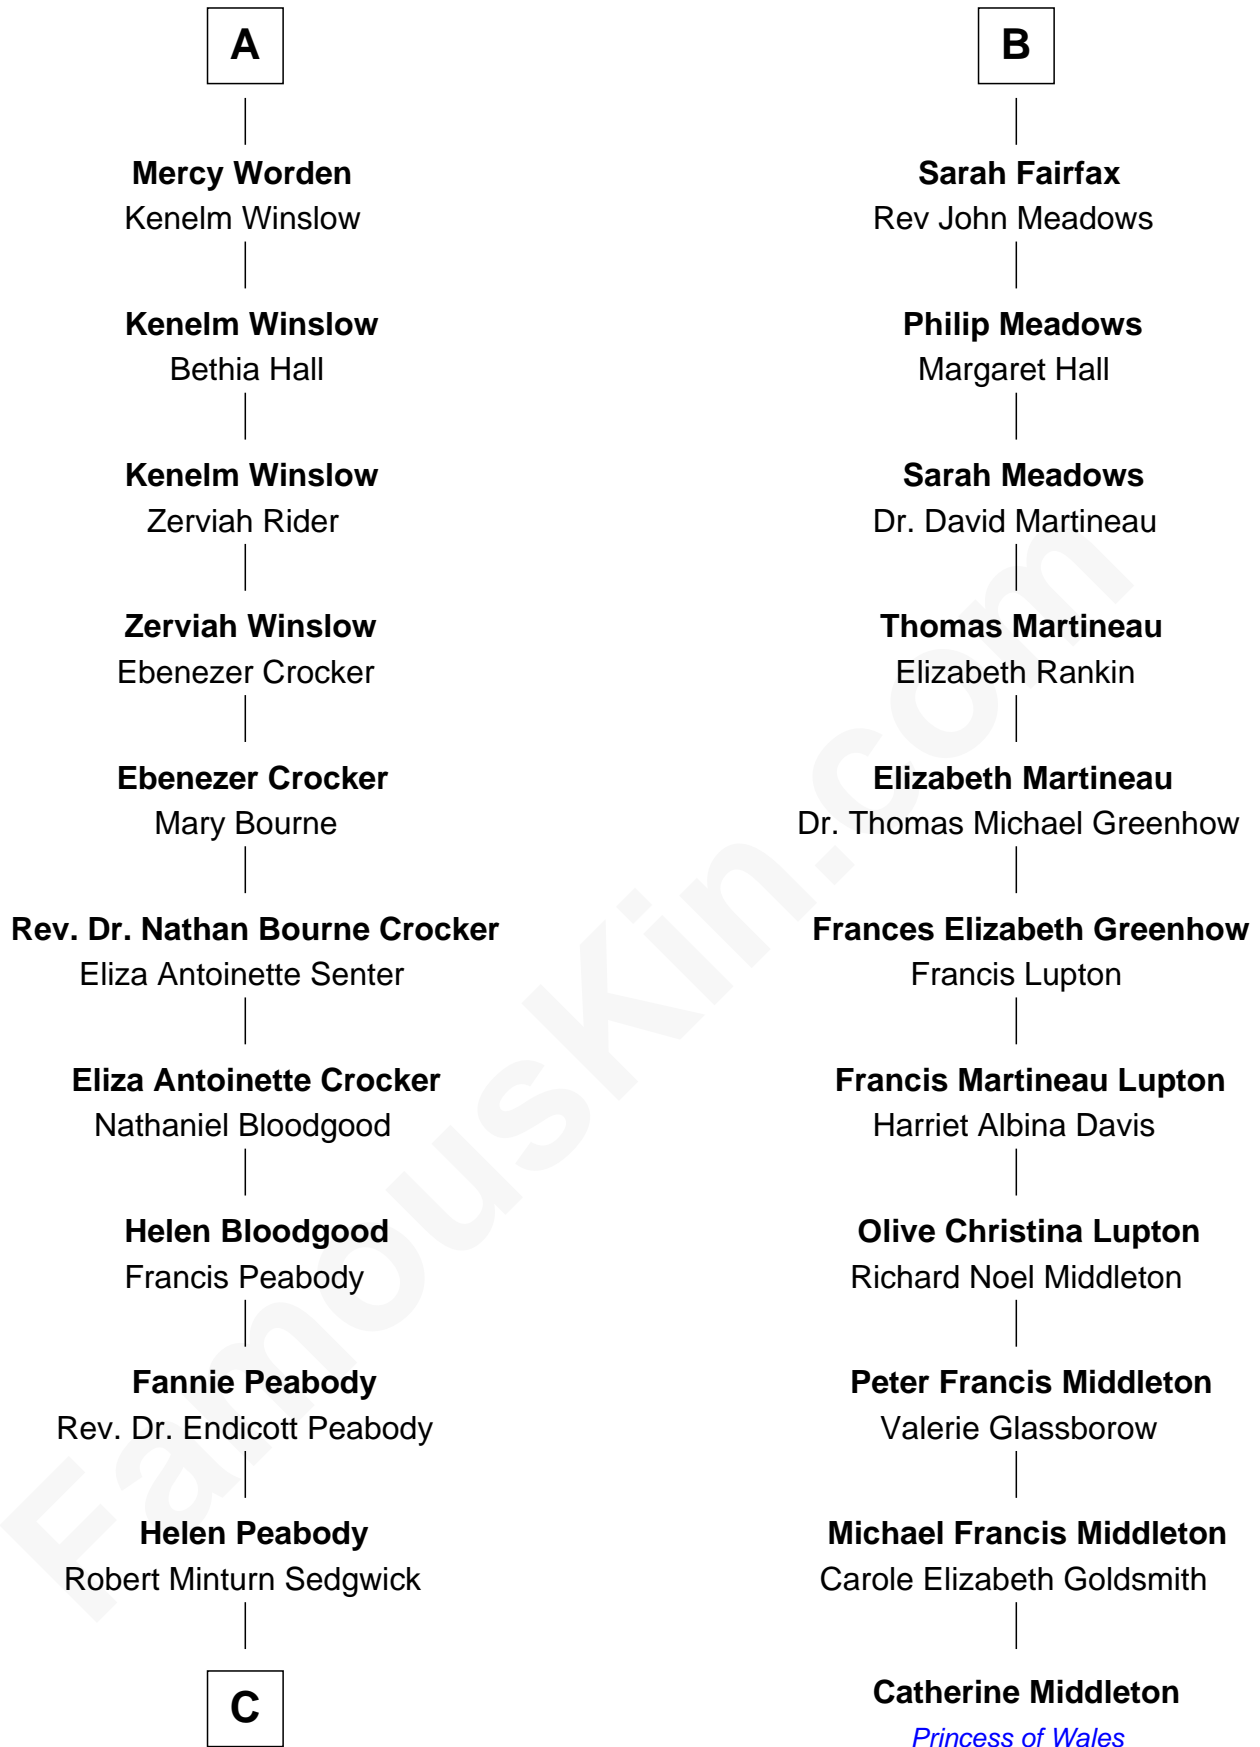

# FamousKin.com Relationship Chart of

**Kyra Sedgwick**

*TV and Movie Actress*

17th cousin 1 time removed of

**Catherine Middleton**

*Princess of Wales*

**Richard Sherburne**

Alice Hamerton

**C**

Henry Dwight Sedgwick

Patricia Ann Rosenwald

**Kyra Sedgwick**

*TV and Movie Actress*

FamousKin.com