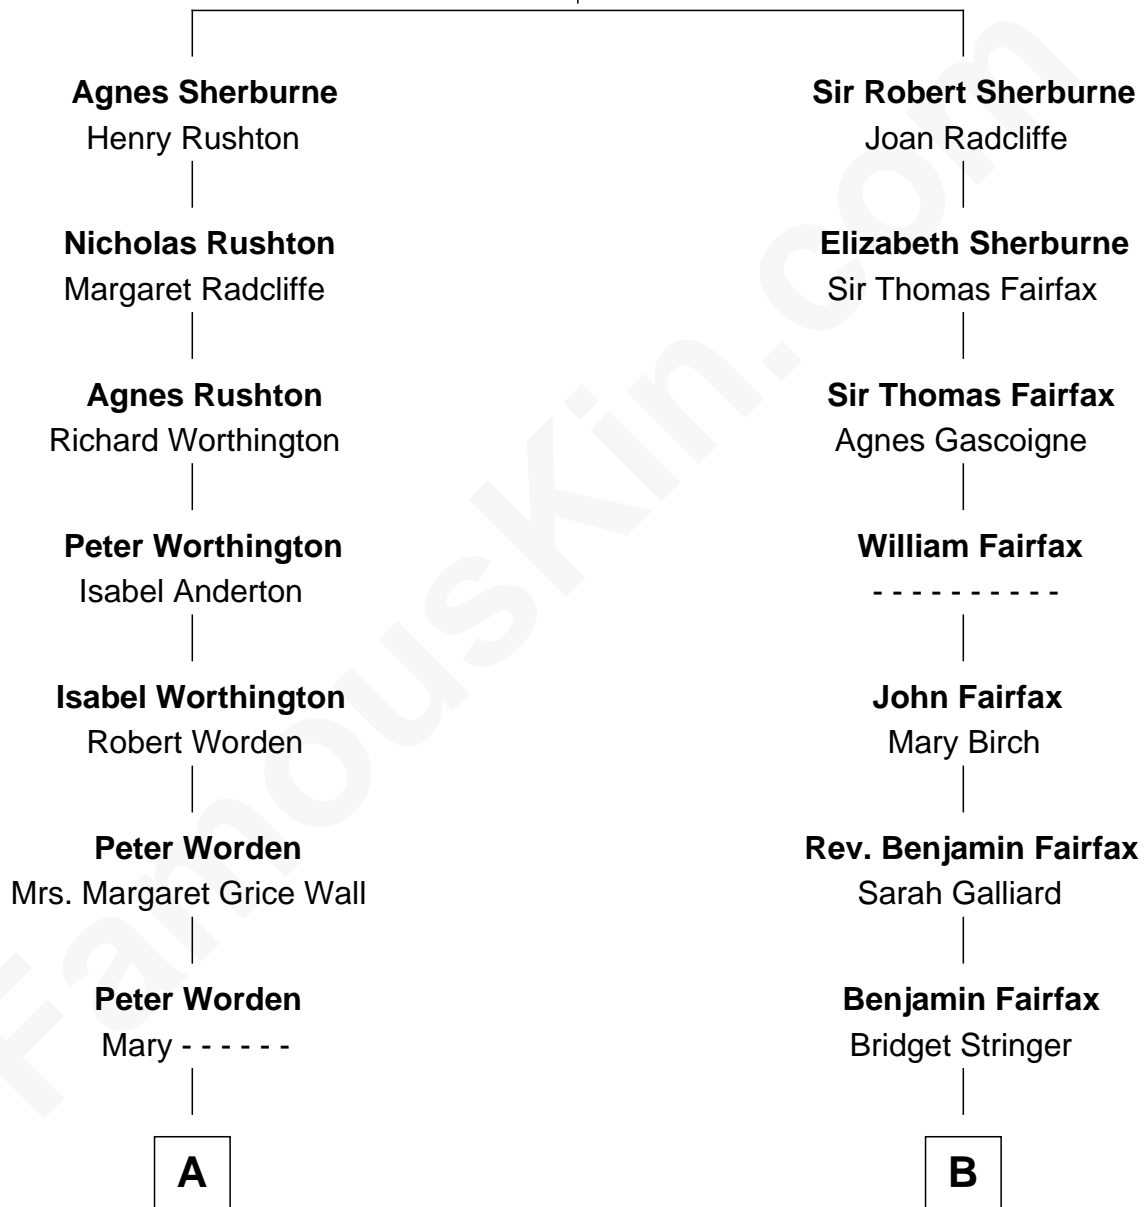

# FamousKin.com Relationship Chart of

**Kyra Sedgwick**

*TV and Movie Actress*

17th cousin 1 time removed of

**Catherine Middleton**

*Princess of Wales*

**Richard Sherburne**

Alice Hamerton

**C**

Henry Dwight Sedgwick

Patricia Ann Rosenwald

**Kyra Sedgwick**

*TV and Movie Actress*

FamousKin.com