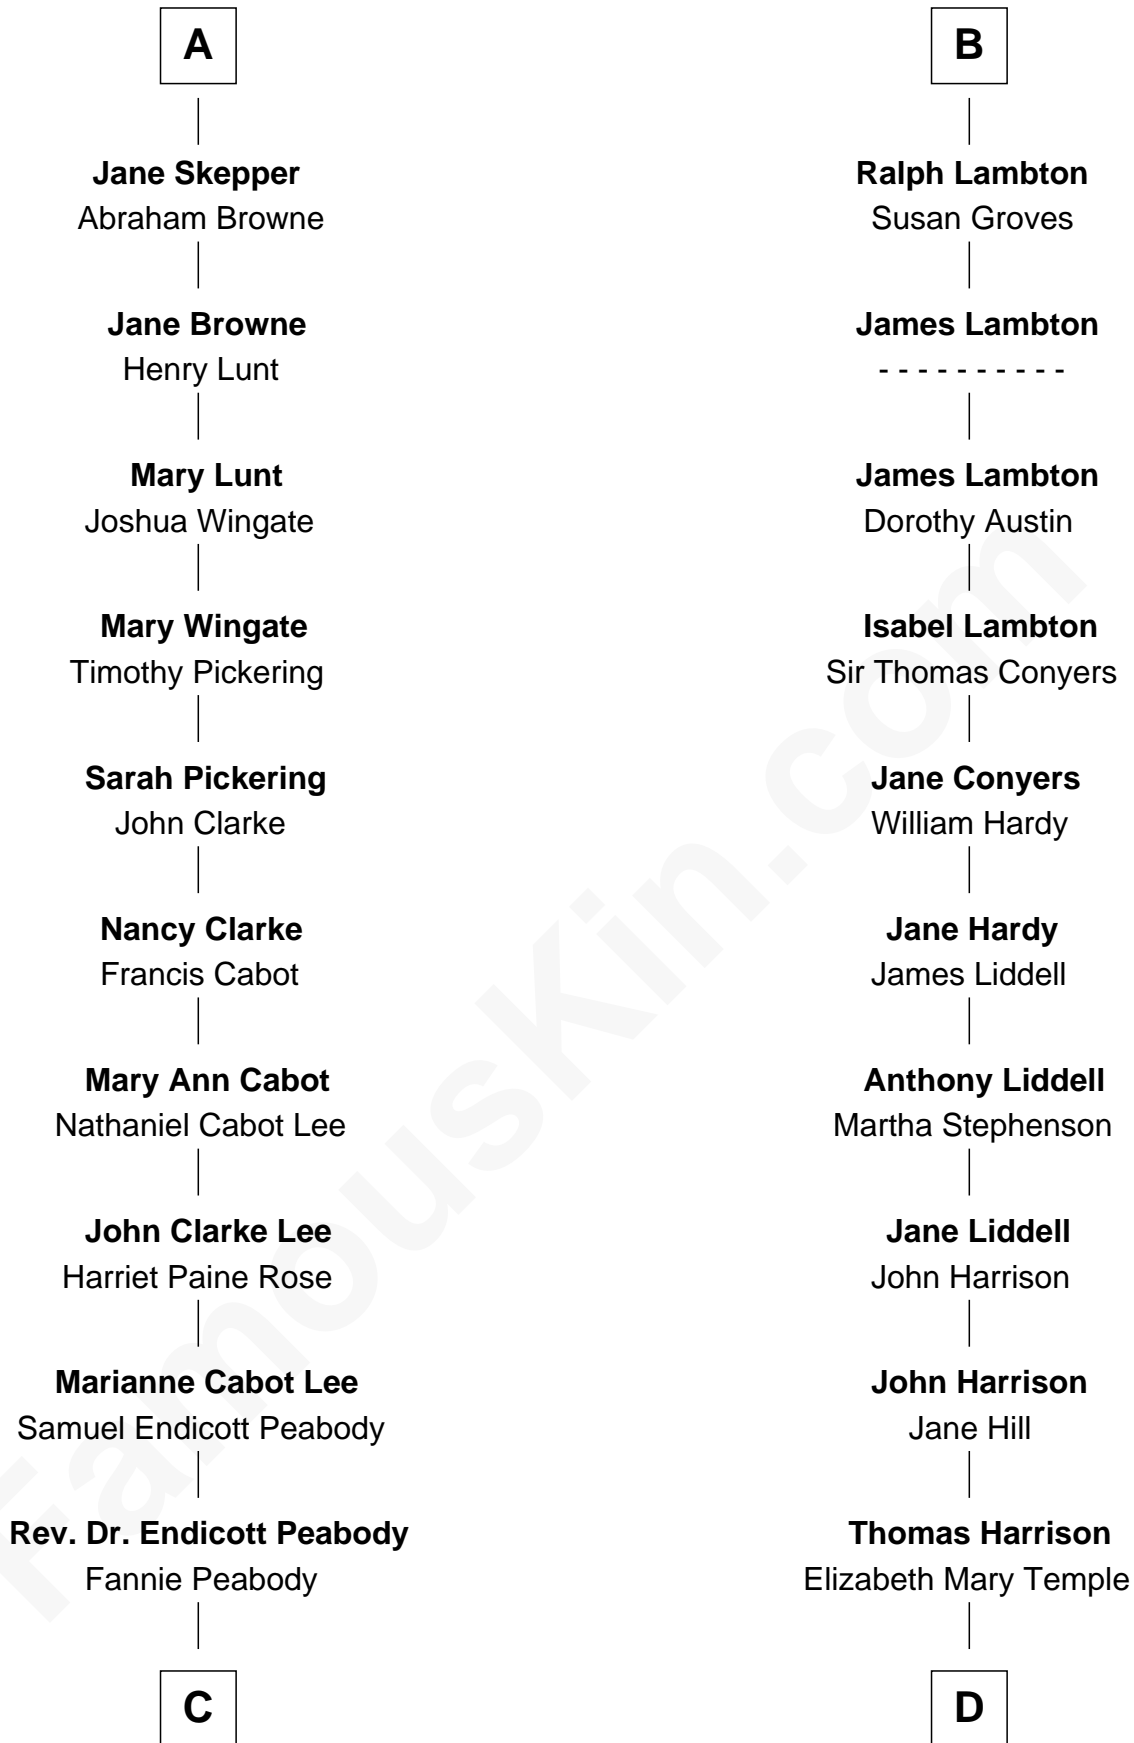

# FamousKin.com Relationship Chart of

**Kyra Sedgwick**

*TV and Movie Actress*

19th cousin of

**Catherine Middleton**

*Princess of Wales*

**Sir Roger Wentworth**

Margery Despencer

**Joan Ledgard**

Richard Skepper

**Edward Skepper**

Mary Robinson

**Rev. William Skepper**

Jane - - - - -

**A**

**Agnes Wentworth**

Margery Bowes

**Frances Eure**

Robert Lambton

**William Lambton**

Anne - - - - -

**B**

**C**

**Helen Peabody**  
Robert Minturn Sedgwick

**Henry Dwight Sedgwick**  
Patricia Ann Rosenwald

**Kyra Sedgwick**  
*TV and Movie Actress*

**D**

**Dorothy Harrison**  
Ronald John James Goldsmith

**Carole Elizabeth Goldsmith**  
Michael Francis Middleton