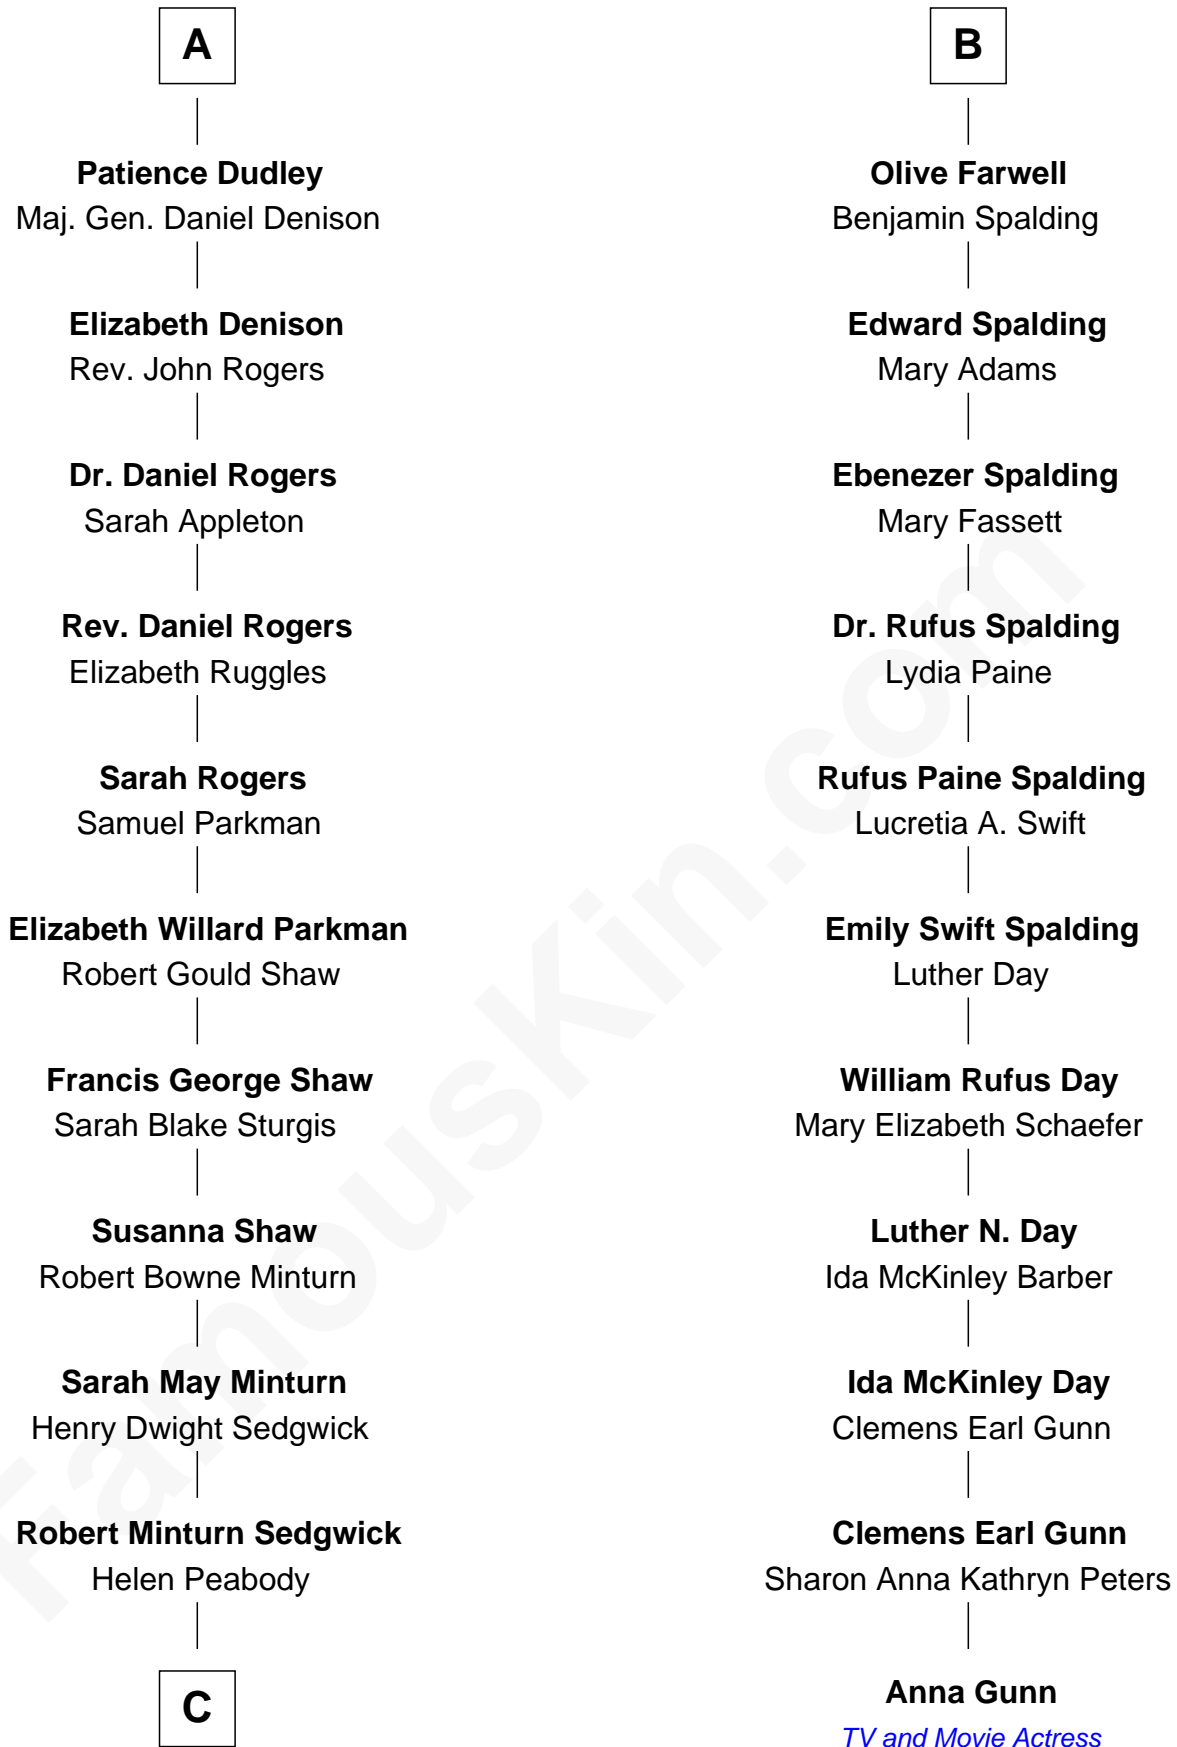

FamousKin.com Relationship Chart of

Kyra Sedgwick

TV and Movie Actress

17th cousin 1 time removed of

Anna Gunn

TV and Movie Actress

Sir William Bonville

Margaret Grey

William Bonville
Elizabeth Harington

William Bonville
Katherine Neville

Cecily Bonville
Thomas Grey

Cecily Grey
Sir John Sutton

Sir Henry Dudley
----- Ashton

Probable

Roger Dudley
Susanna Thorne

Gov. Thomas Dudley
Dorothy York

A

Elizabeth Bonville
William Talboys

Sir Robert Talboys
Elizabeth Heron

Maud Talboys
Sir Robert Tyrwhit

Katharine Tyrwhit
Sir Richard Thimbleby

Elizabeth Thimbleby
Thomas Welby

Richard Welby
Frances Bulkeley

Olive Welby
Henry Farwell

B

C

Henry Dwight Sedgwick

Patricia Ann Rosenwald

Kyra Sedgwick

TV and Movie Actress

FamousKin.com