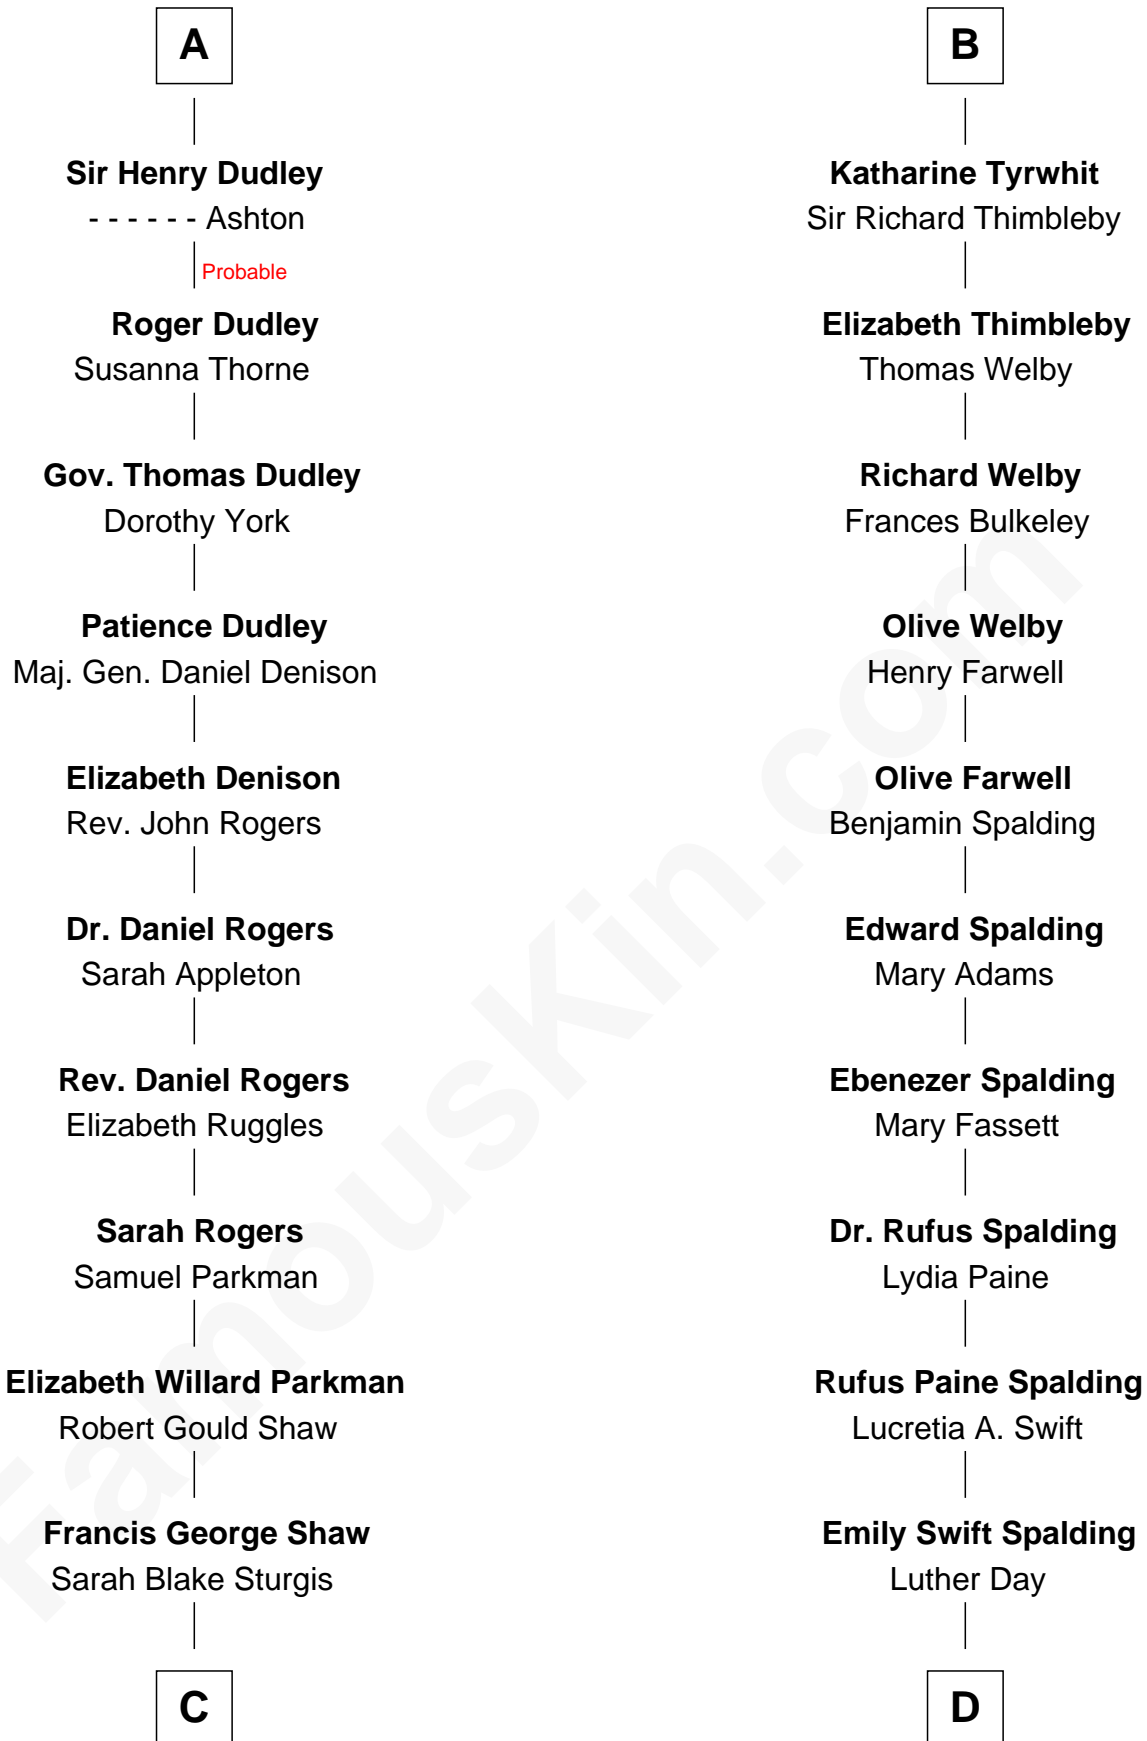

FamousKin.com Relationship Chart of

Kyra Sedgwick

TV and Movie Actress

21st cousin of

Anna Gunn

TV and Movie Actress

Sir Robert de Holland

Maude la Zouche

C

Susanna Shaw
Robert Bowne Minturn

Sarah May Minturn
Henry Dwight Sedgwick

Robert Minturn Sedgwick
Helen Peabody

Henry Dwight Sedgwick
Patricia Ann Rosenwald

Kyra Sedgwick
TV and Movie Actress

D

William Rufus Day
Mary Elizabeth Schaefer

Luther N. Day
Ida McKinley Barber

Ida McKinley Day
Clemens Earl Gunn

Clemens Earl Gunn
Sharon Anna Kathryn Peters

Anna Gunn
TV and Movie Actress