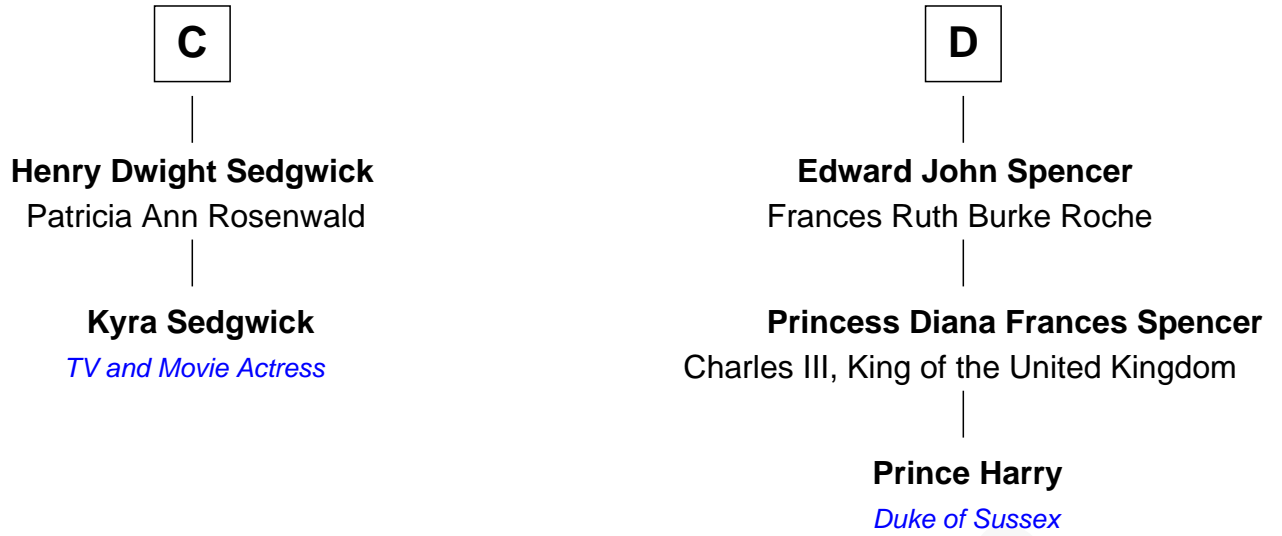

FamousKin.com Relationship Chart of

Kyra Sedgwick

TV and Movie Actress

18th cousin 1 time removed of

Prince Harry

Duke of Sussex

Eleanor Holand

*with husband
Edward Cherleton*

A

Anne de Mortimer

Richard of York

Sir Richard Plantagenet

Cecily Neville

Sir George Plantagenet

Isabel Neville

Margaret Plantagenet

Sir Richard Pole

Sir Henry Pole

Jane Neville

Katherine Pole

Sir Francis Hastings

Frances Hastings

Sir Henry Compton

B