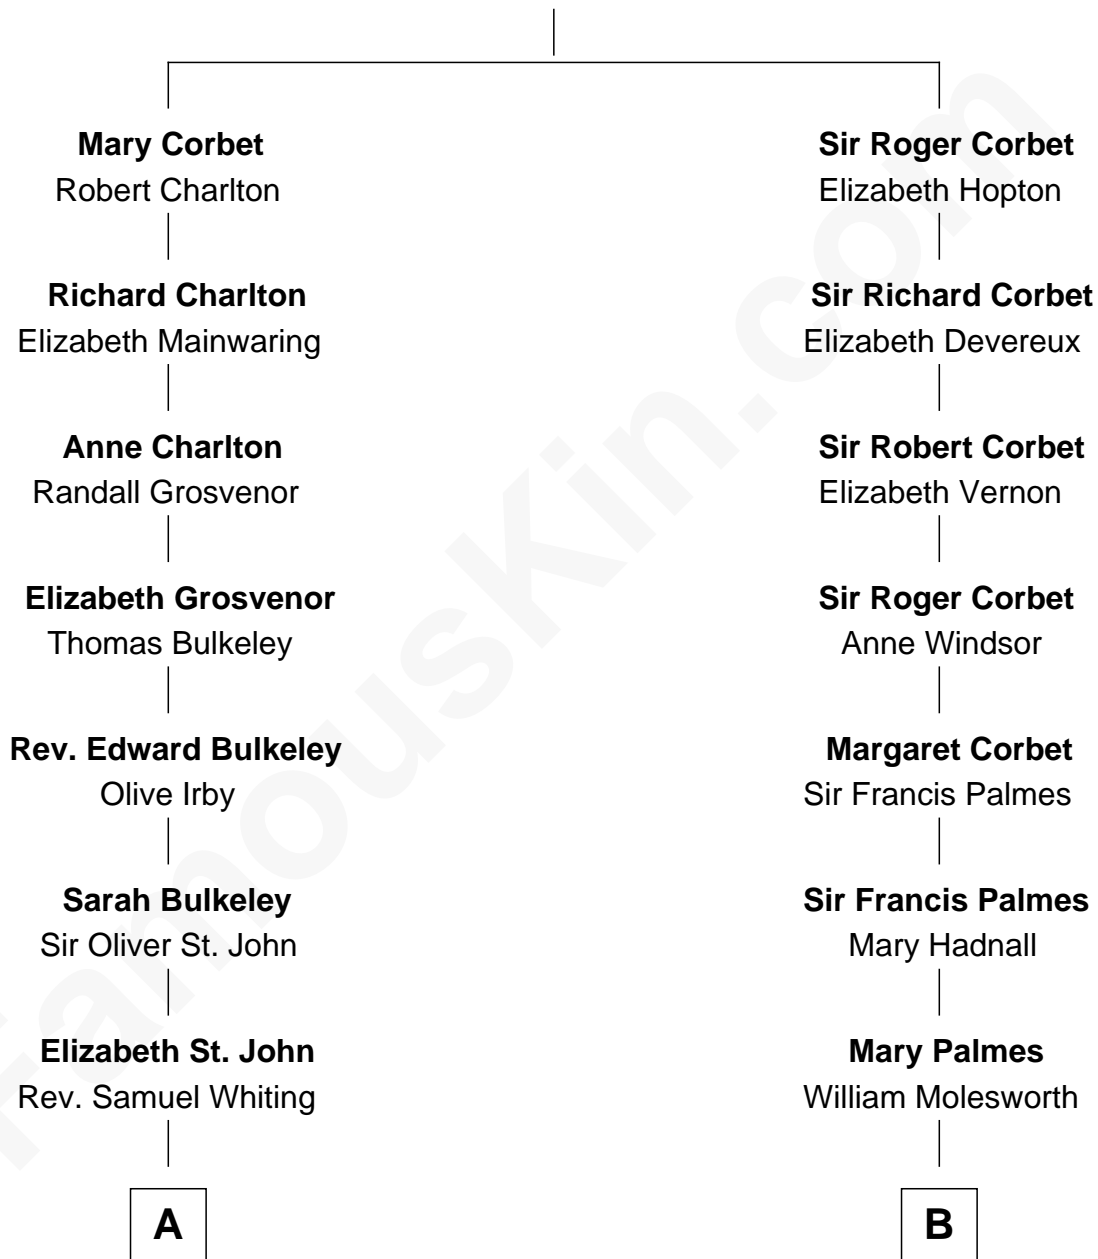

FamousKin.com Relationship Chart of

Kyra Sedgwick

TV and Movie Actress

18th cousin of

Prince Harry

Duke of Sussex

Sir Robert Corbet

Margaret - - - - -

C

Henry Dwight Sedgwick
Patricia Ann Rosenwald

Kyra Sedgwick
TV and Movie Actress

D

Princess Diana Frances Spencer
Charles III, King of the United Kingdom

Prince Harry
Duke of Sussex

FamousKin.com