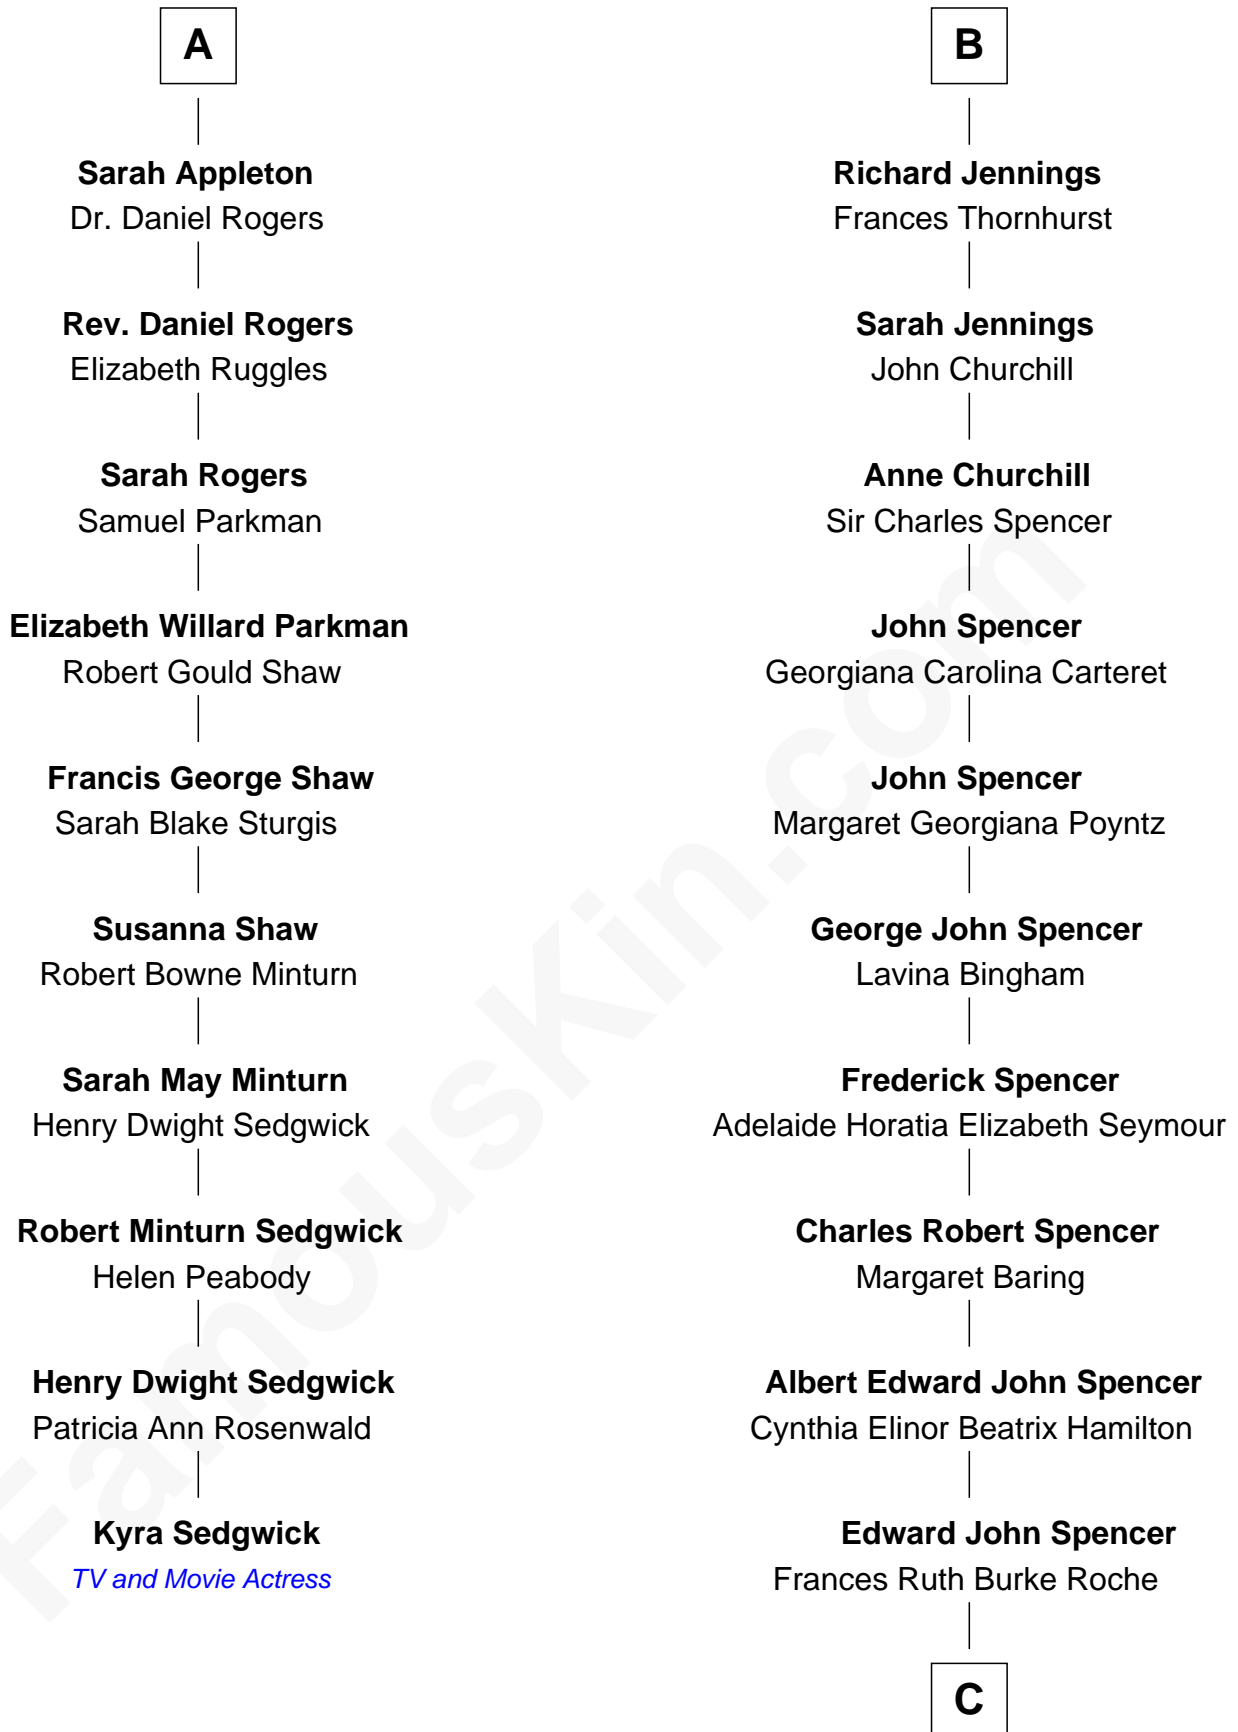

# FamousKin.com Relationship Chart of

**Kyra Sedgwick**

*TV and Movie Actress*

16th cousin 2 times removed of

**Prince Harry**

*Duke of Sussex*

**John Cornish**

**C**

**Princess Diana Frances Spencer**  
Charles III, King of the United Kingdom

**Prince Harry**  
*Duke of Sussex*

FamousKin.com