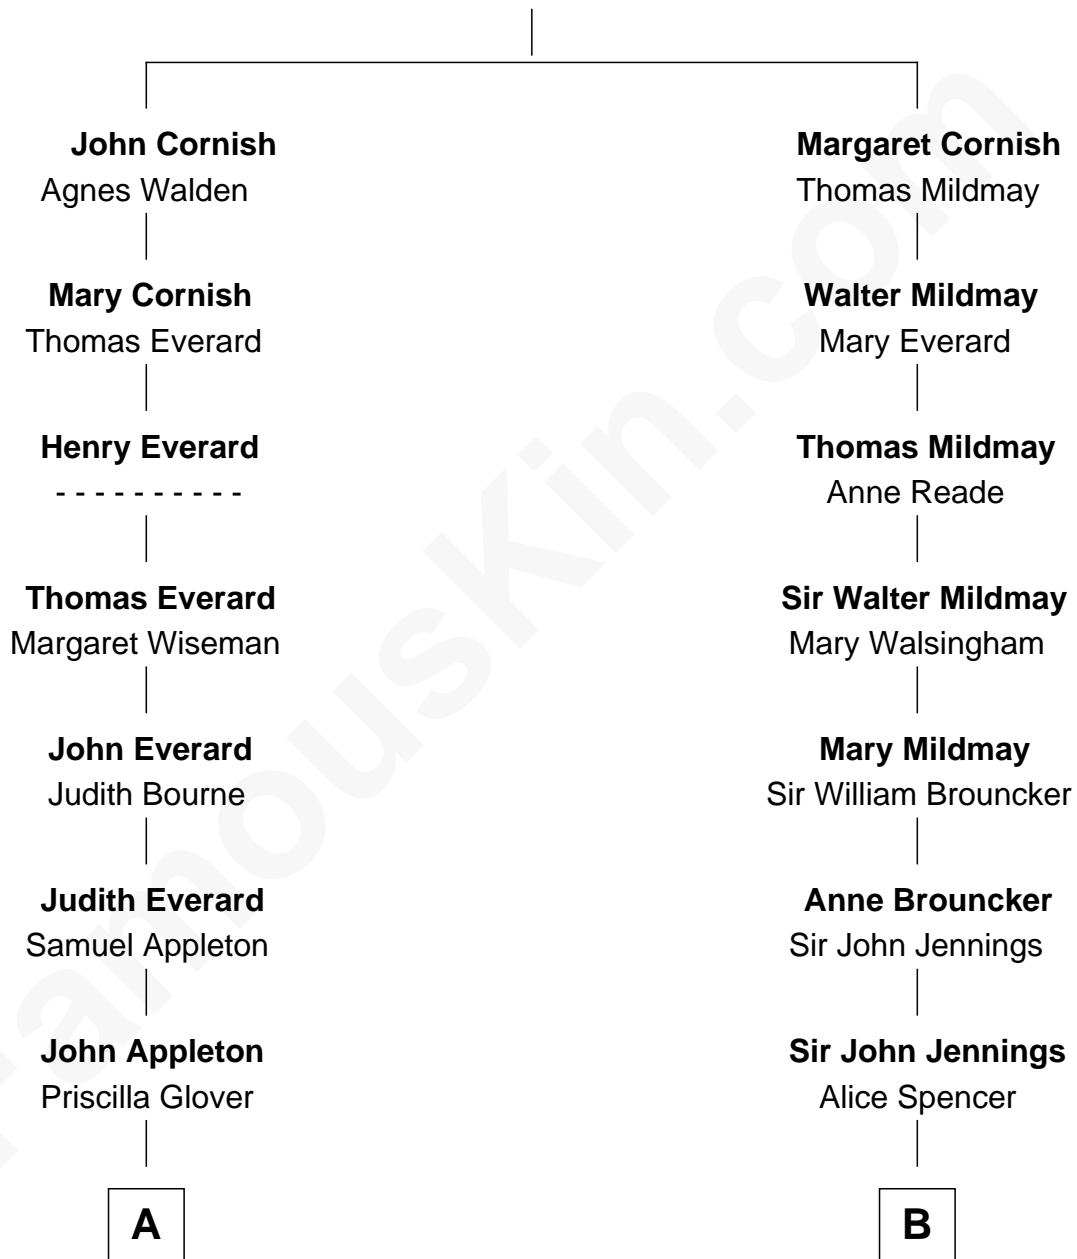

# FamousKin.com Relationship Chart of

**Kyra Sedgwick**

*TV and Movie Actress*

16th cousin 2 times removed of

**Prince Harry**

*Duke of Sussex*

**John Cornish**

**C**

**Princess Diana Frances Spencer**  
Charles III, King of the United Kingdom

**Prince Harry**  
*Duke of Sussex*

FamousKin.com