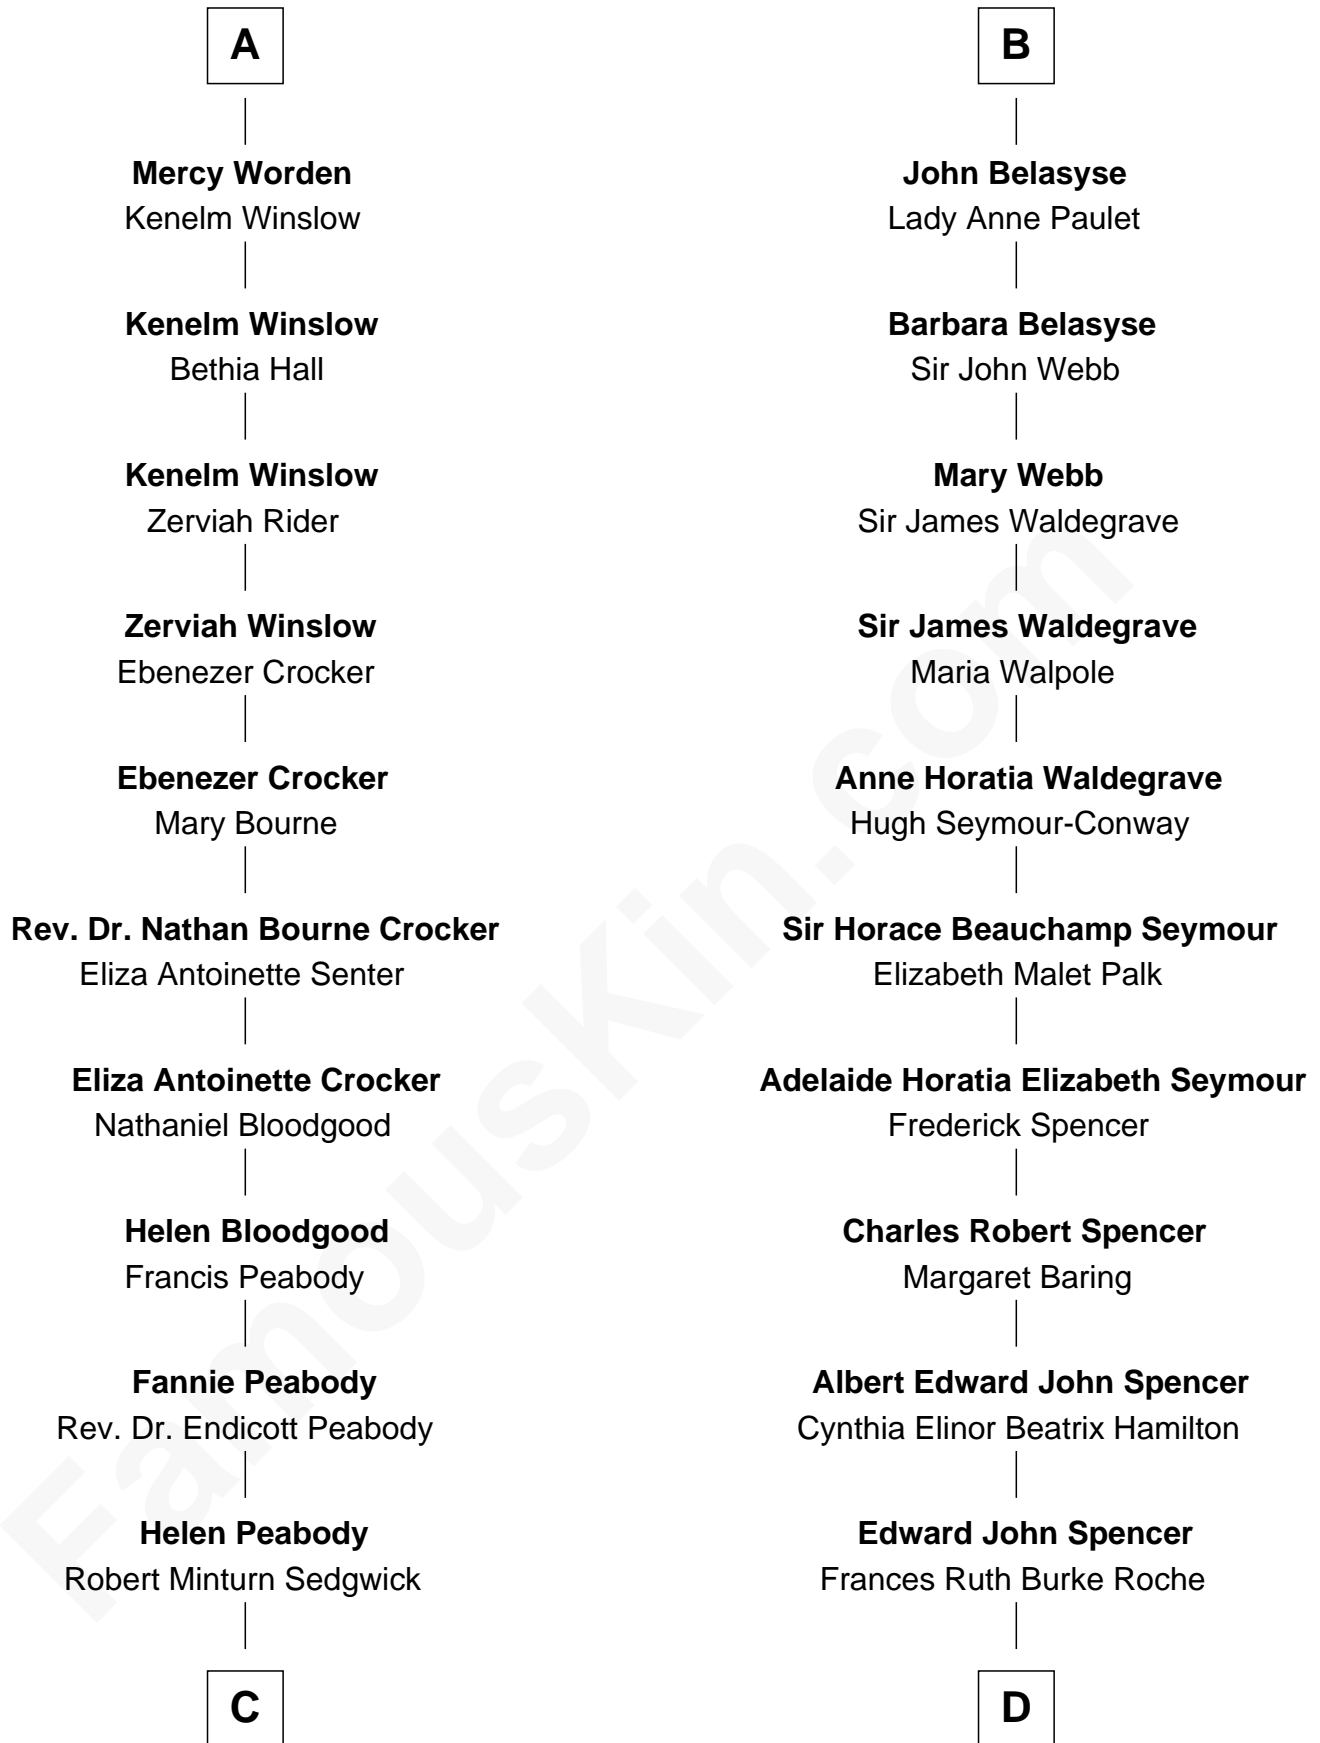

FamousKin.com Relationship Chart of

Kyra Sedgwick

TV and Movie Actress

18th cousin of

Prince Harry

Duke of Sussex

Richard Sherburne

Alice Hamerton