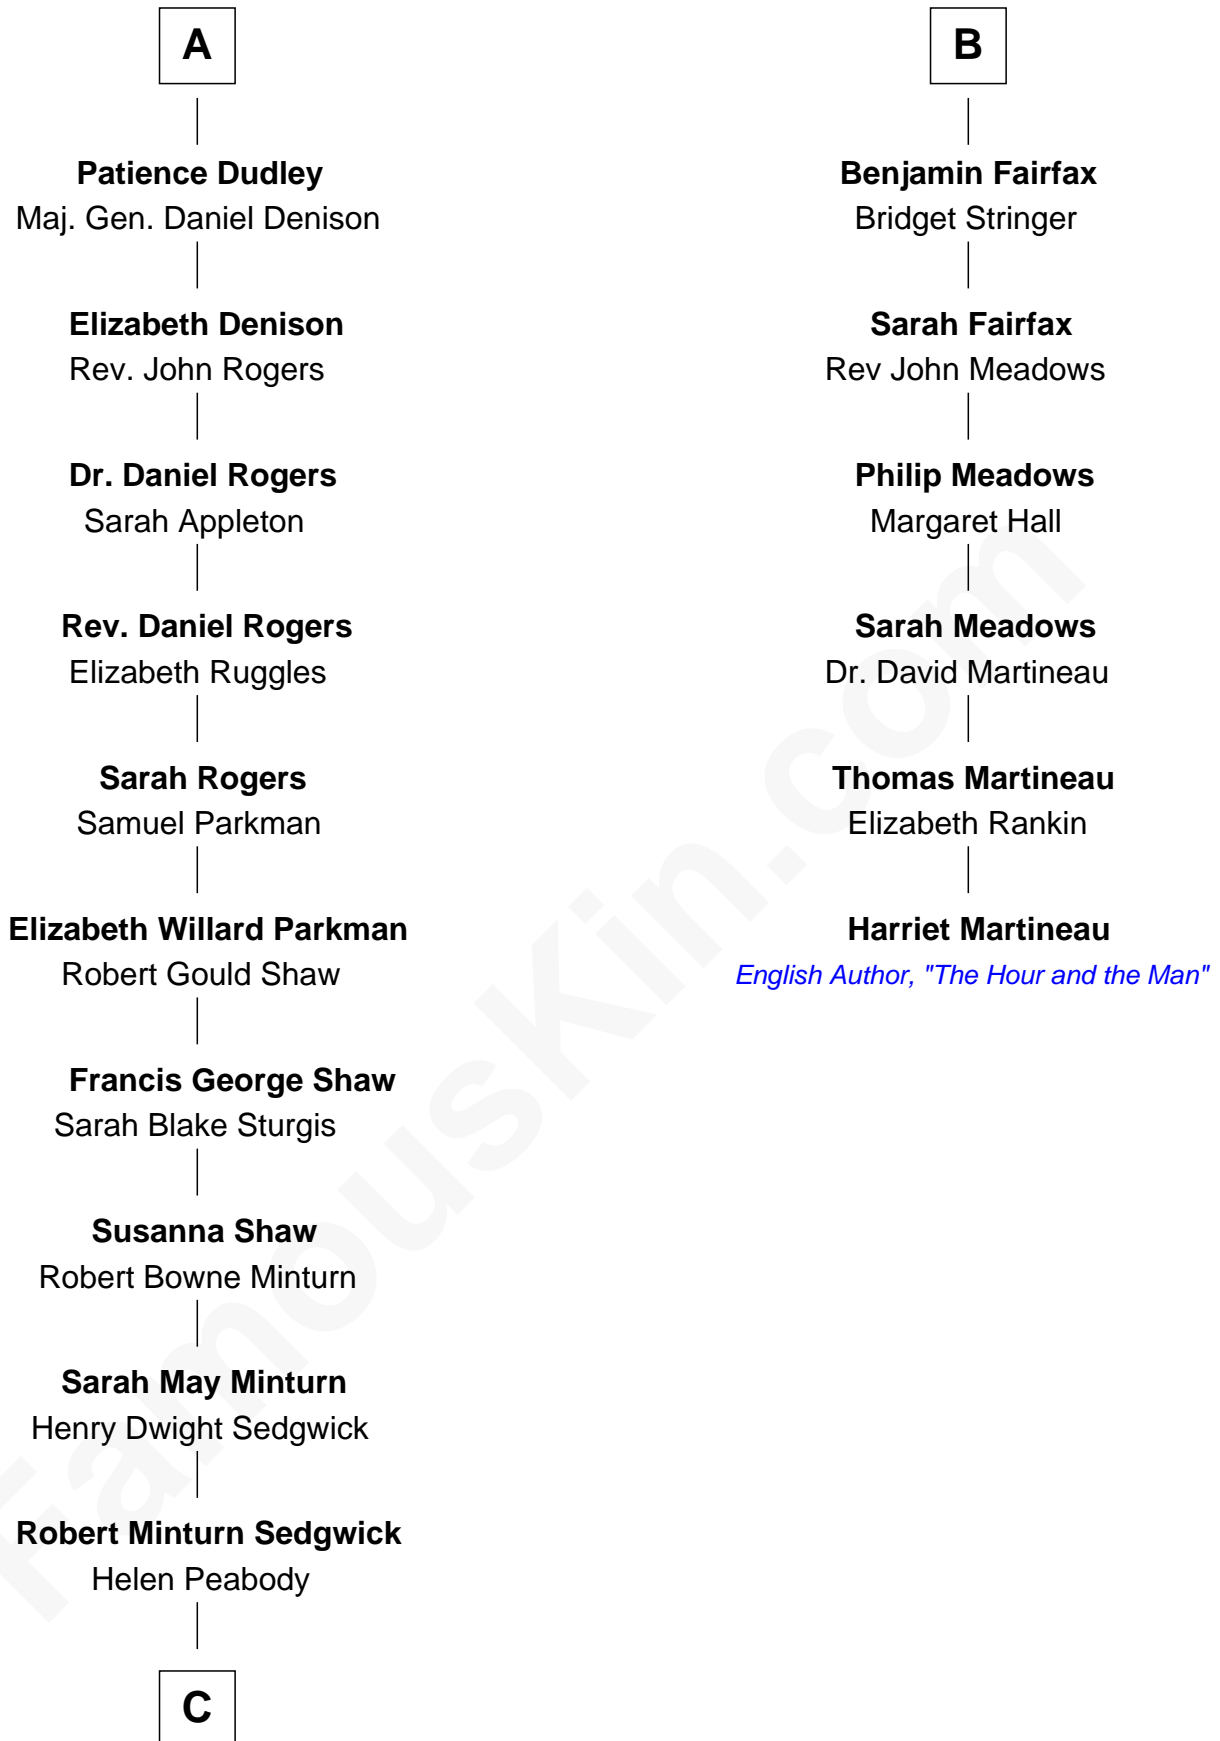

FamousKin.com Relationship Chart of

Kyra Sedgwick

TV and Movie Actress

12th cousin 6 times removed of

Harriet Martineau

Author of The Hour and the Man

C

Henry Dwight Sedgwick

Patricia Ann Rosenwald

Kyra Sedgwick

TV and Movie Actress

FamousKin.com