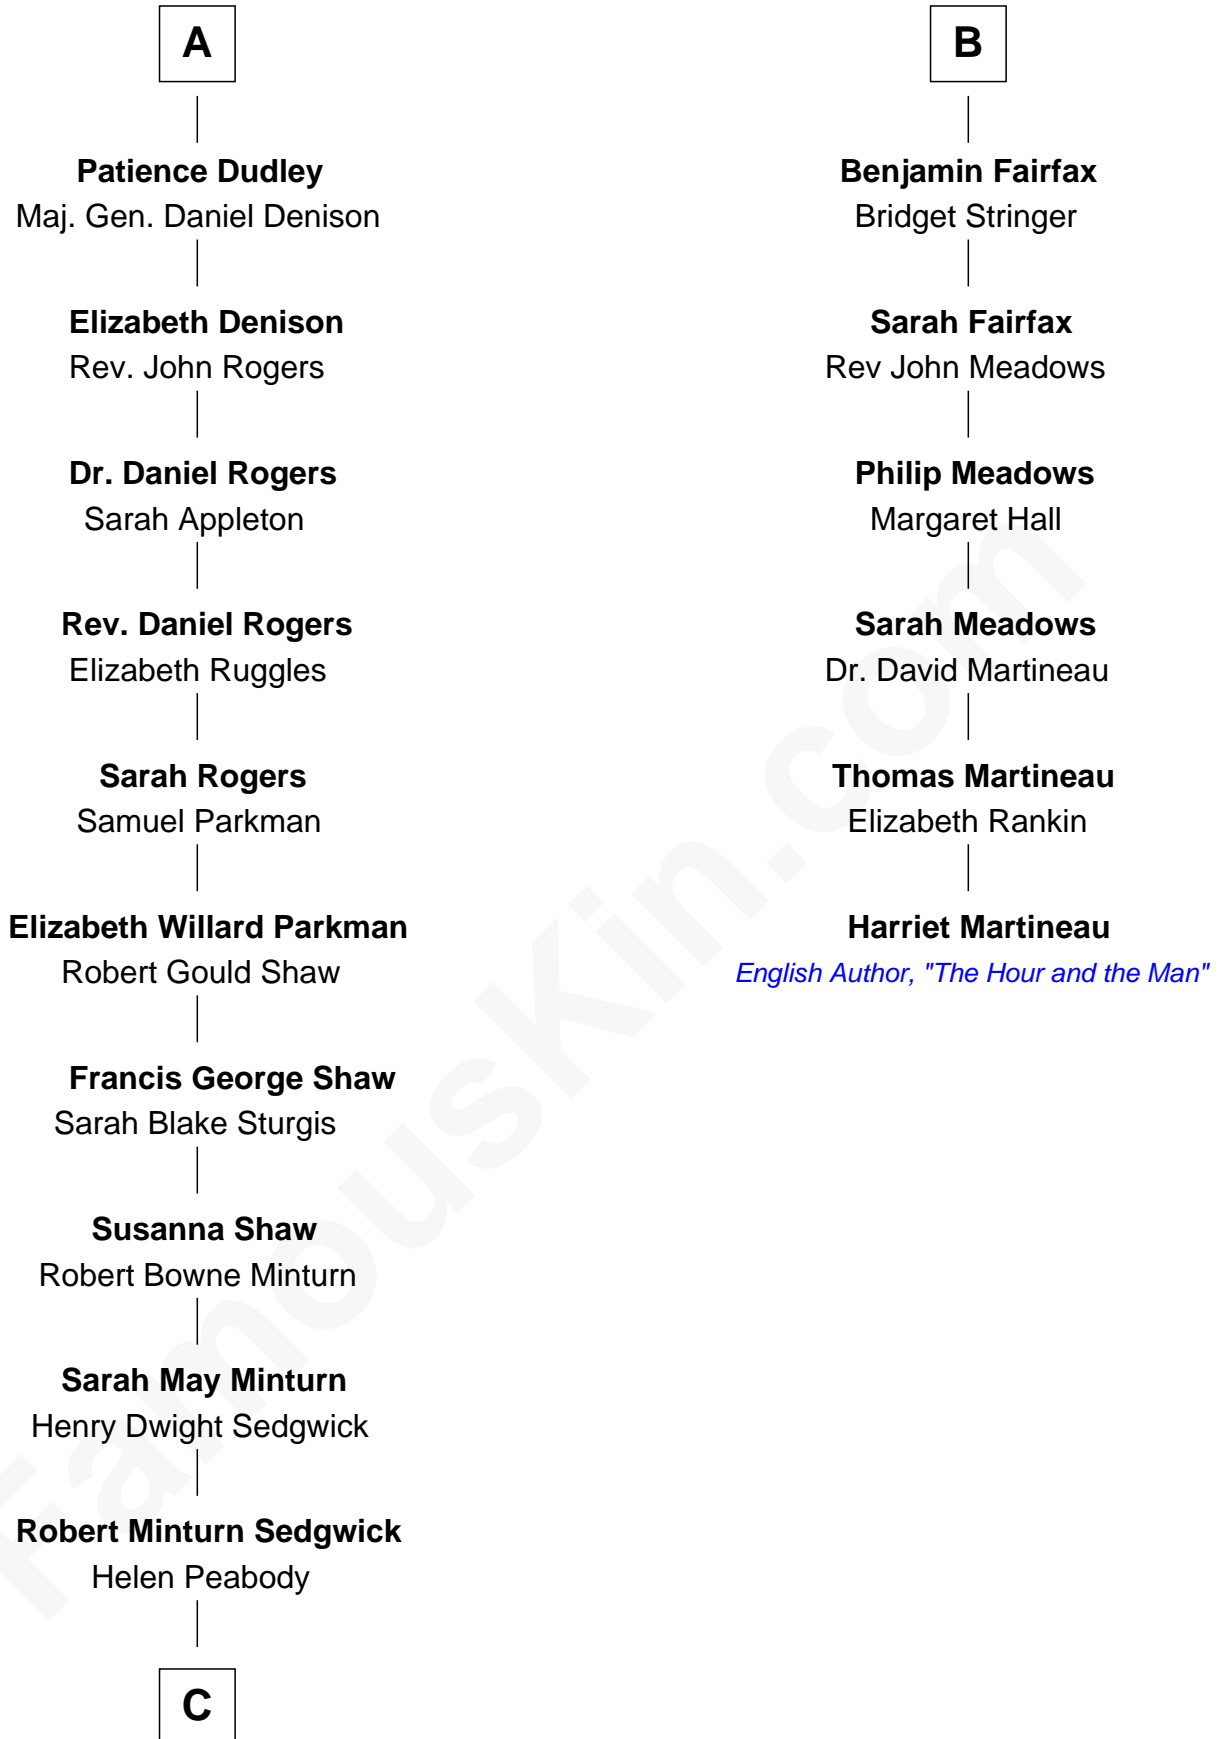

FamousKin.com Relationship Chart of

Kyra Sedgwick

TV and Movie Actress

12th cousin 6 times removed of

Harriet Martineau

Author of The Hour and the Man

C

Henry Dwight Sedgwick

Patricia Ann Rosenwald

Kyra Sedgwick

TV and Movie Actress

FamousKin.com