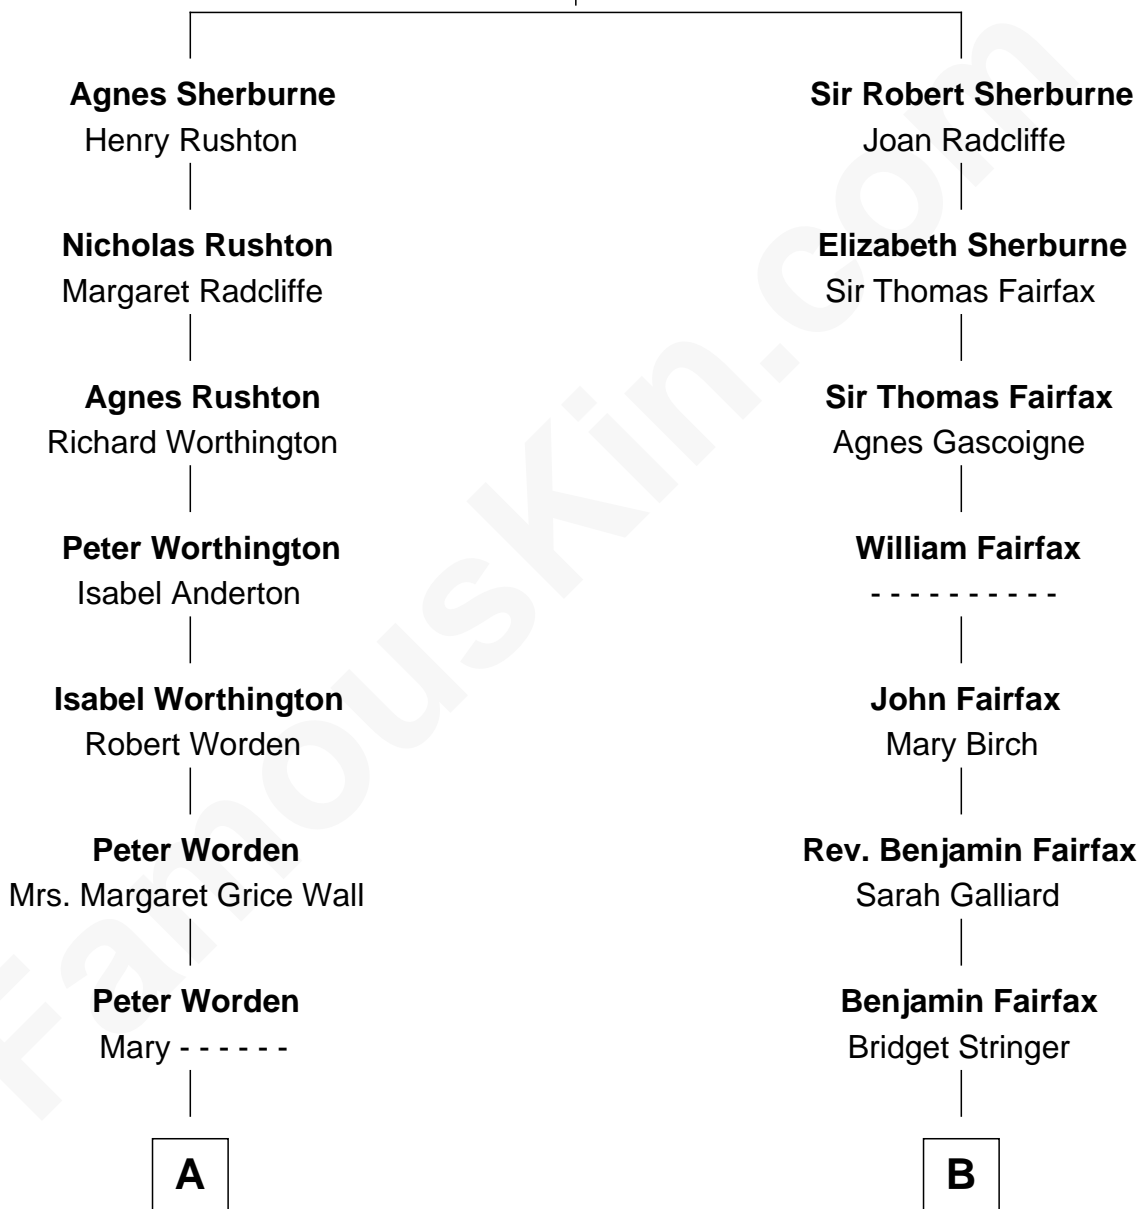

# FamousKin.com Relationship Chart of

**Kyra Sedgwick**

*TV and Movie Actress*

11th cousin 7 times removed of

**Harriet Martineau**

*Author of The Hour and the Man*

**Richard Sherburne**

Alice Hamerton

**C**

Henry Dwight Sedgwick

Patricia Ann Rosenwald

**Kyra Sedgwick**

*TV and Movie Actress*

FamousKin.com