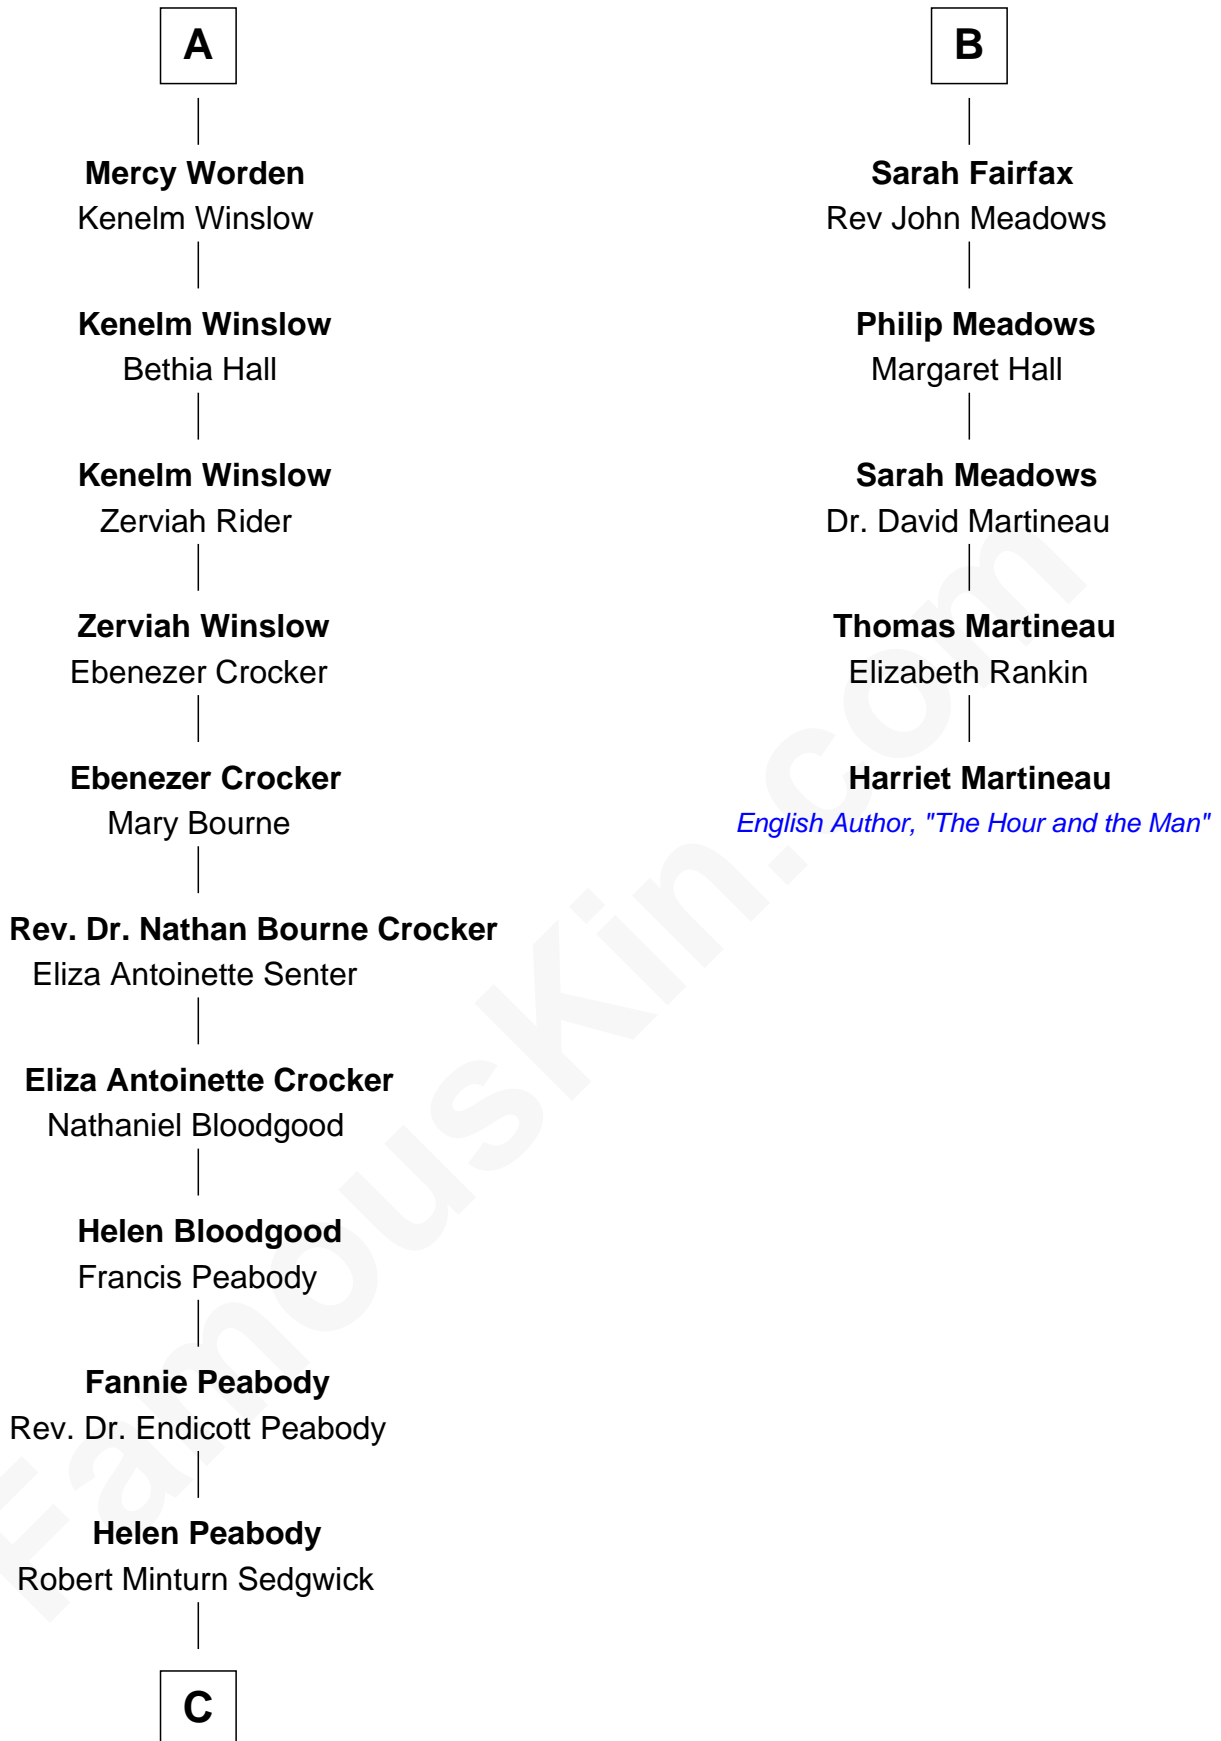

# FamousKin.com Relationship Chart of

**Kyra Sedgwick**

*TV and Movie Actress*

11th cousin 7 times removed of

**Harriet Martineau**

*Author of The Hour and the Man*

**Richard Sherburne**

Alice Hamerton

**C**

Henry Dwight Sedgwick

Patricia Ann Rosenwald

**Kyra Sedgwick**

*TV and Movie Actress*

FamousKin.com