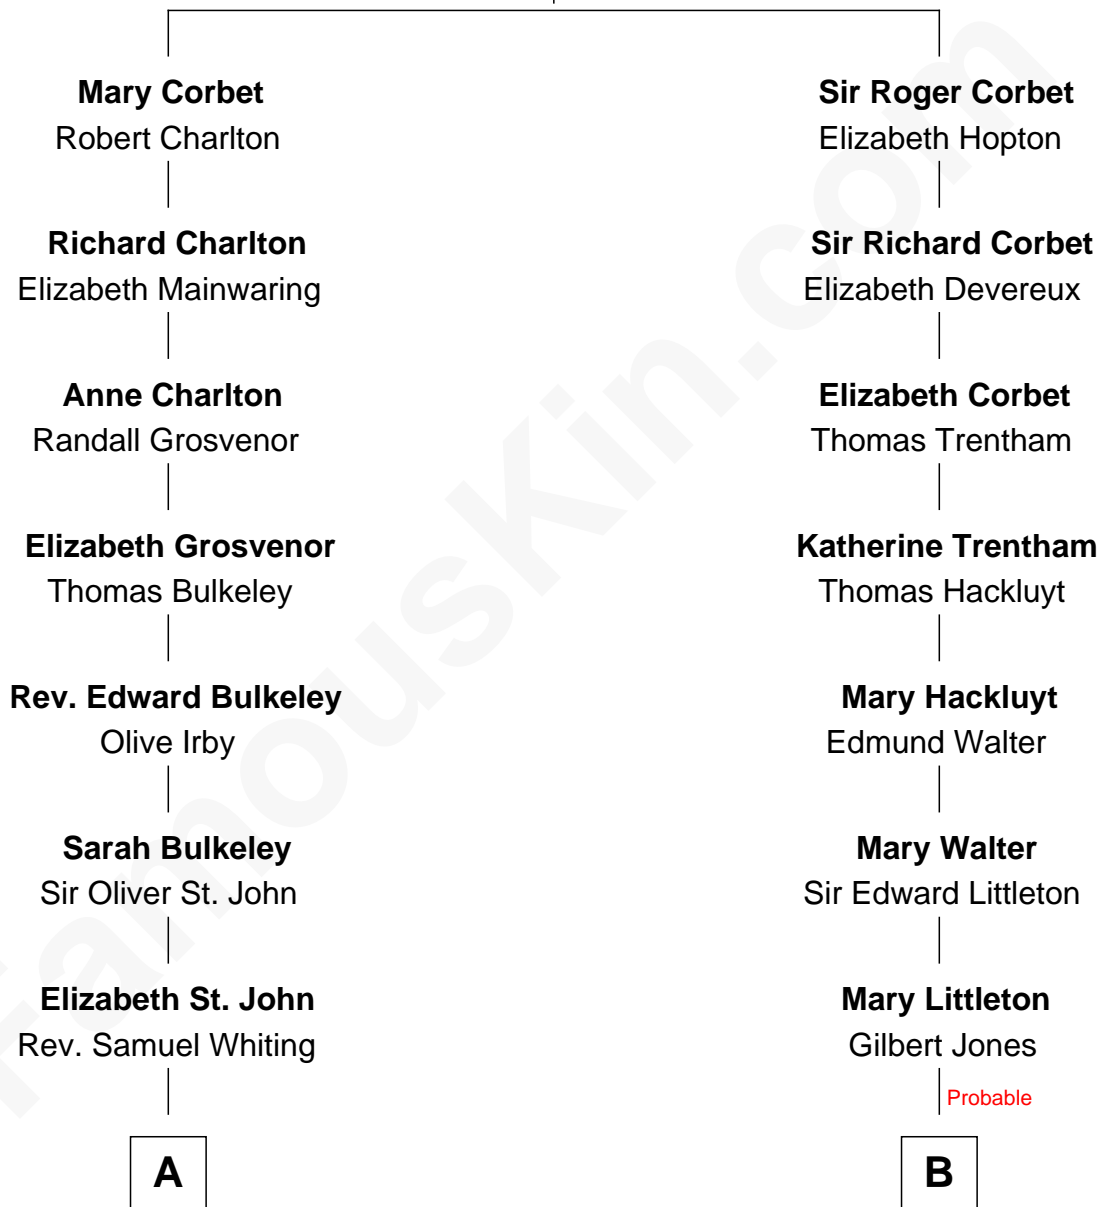

# FamousKin.com Relationship Chart of

**Kyra Sedgwick**

*TV and Movie Actress*

18th cousin of

**Mary Chapin Carpenter**

*Singer and Songwriter*

**Sir Robert Corbet**

Margaret - - - - -

**C**

**Henry Dwight Sedgwick**

Patricia Ann Rosenwald

**Kyra Sedgwick**

*TV and Movie Actress*

**D**

**Chapin Carpenter**

Mary Bowie Robertson

**Mary Chapin Carpenter**

*Singer and Songwriter*

FamousKin.com