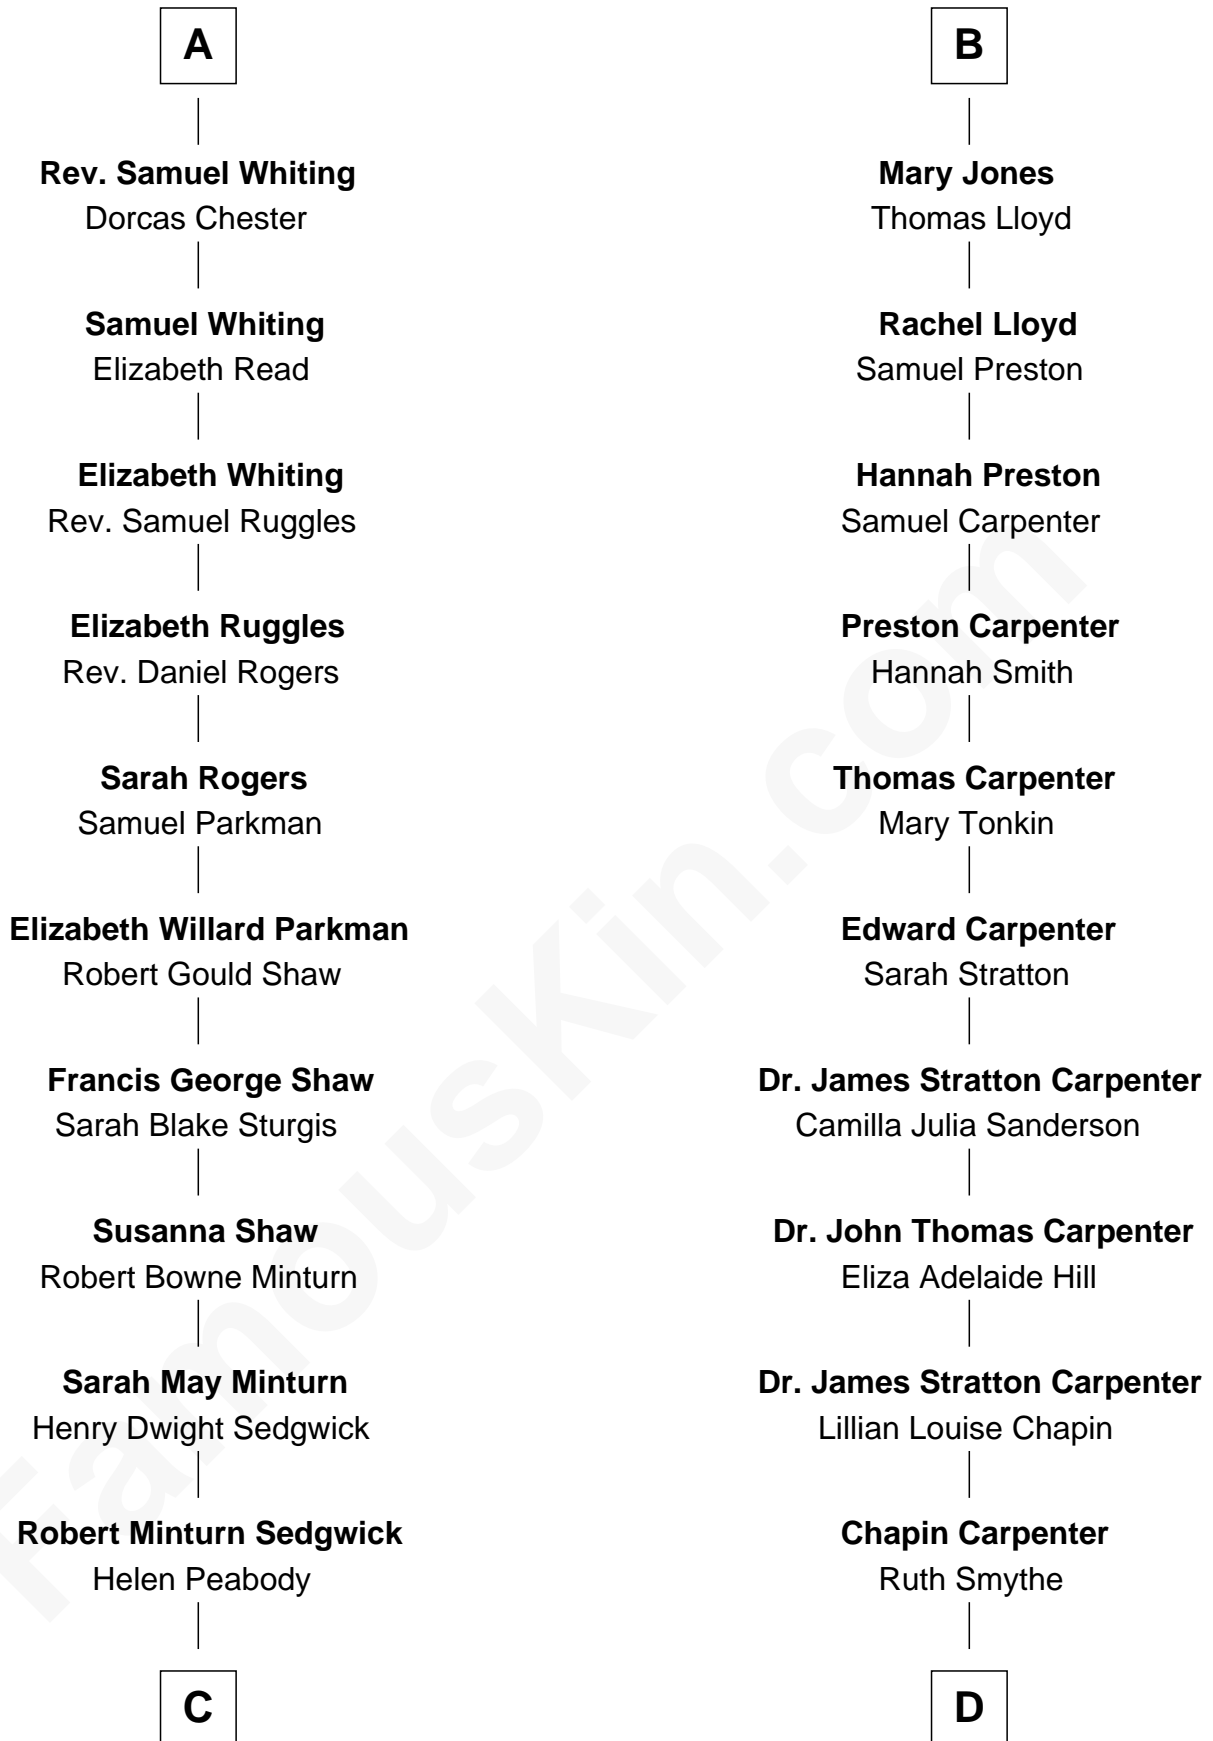

# FamousKin.com Relationship Chart of

**Kyra Sedgwick**

*TV and Movie Actress*

18th cousin of

**Mary Chapin Carpenter**

*Singer and Songwriter*

**Sir Robert Corbet**

Margaret - - - - -

**C**

**Henry Dwight Sedgwick**

Patricia Ann Rosenwald

**Kyra Sedgwick**

*TV and Movie Actress*

**D**

**Chapin Carpenter**

Mary Bowie Robertson

**Mary Chapin Carpenter**

*Singer and Songwriter*

FamousKin.com