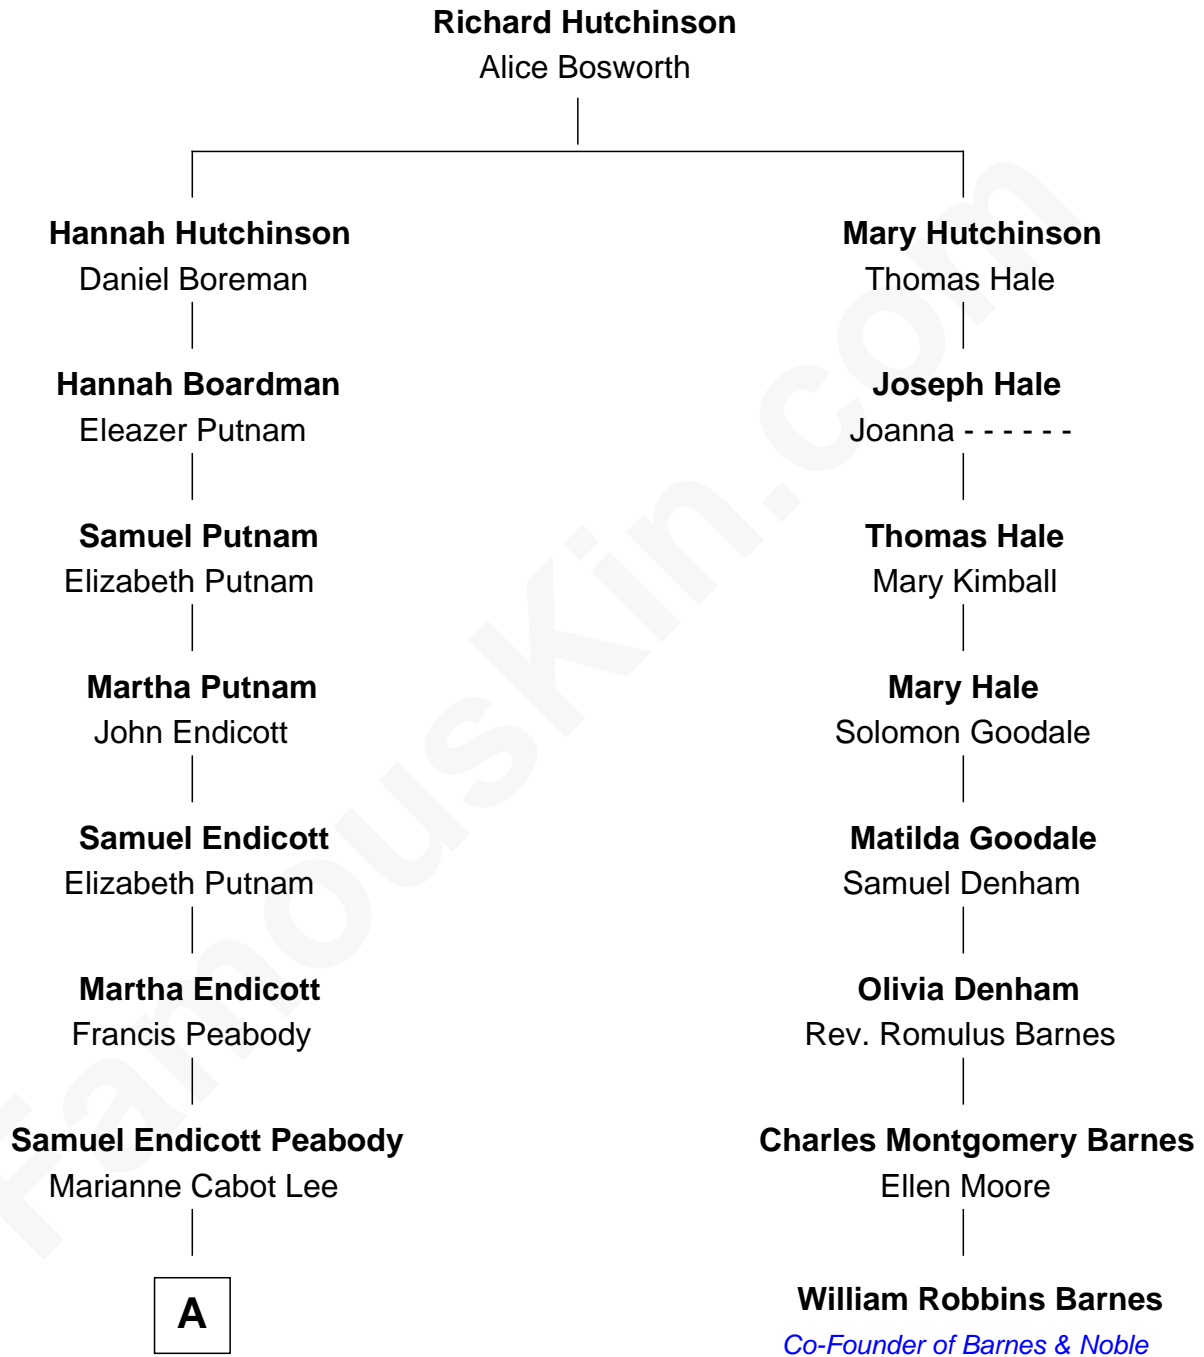

FamousKin.com Relationship Chart of

Kyra Sedgwick

TV and Movie Actress

7th cousin 3 times removed of

William Robbins Barnes

Co-Founder of Barnes & Noble

A

Rev. Dr. Endicott Peabody

Fannie Peabody

Helen Peabody

Robert Minturn Sedgwick

Henry Dwight Sedgwick

Patricia Ann Rosenwald

Kyra Sedgwick

TV and Movie Actress