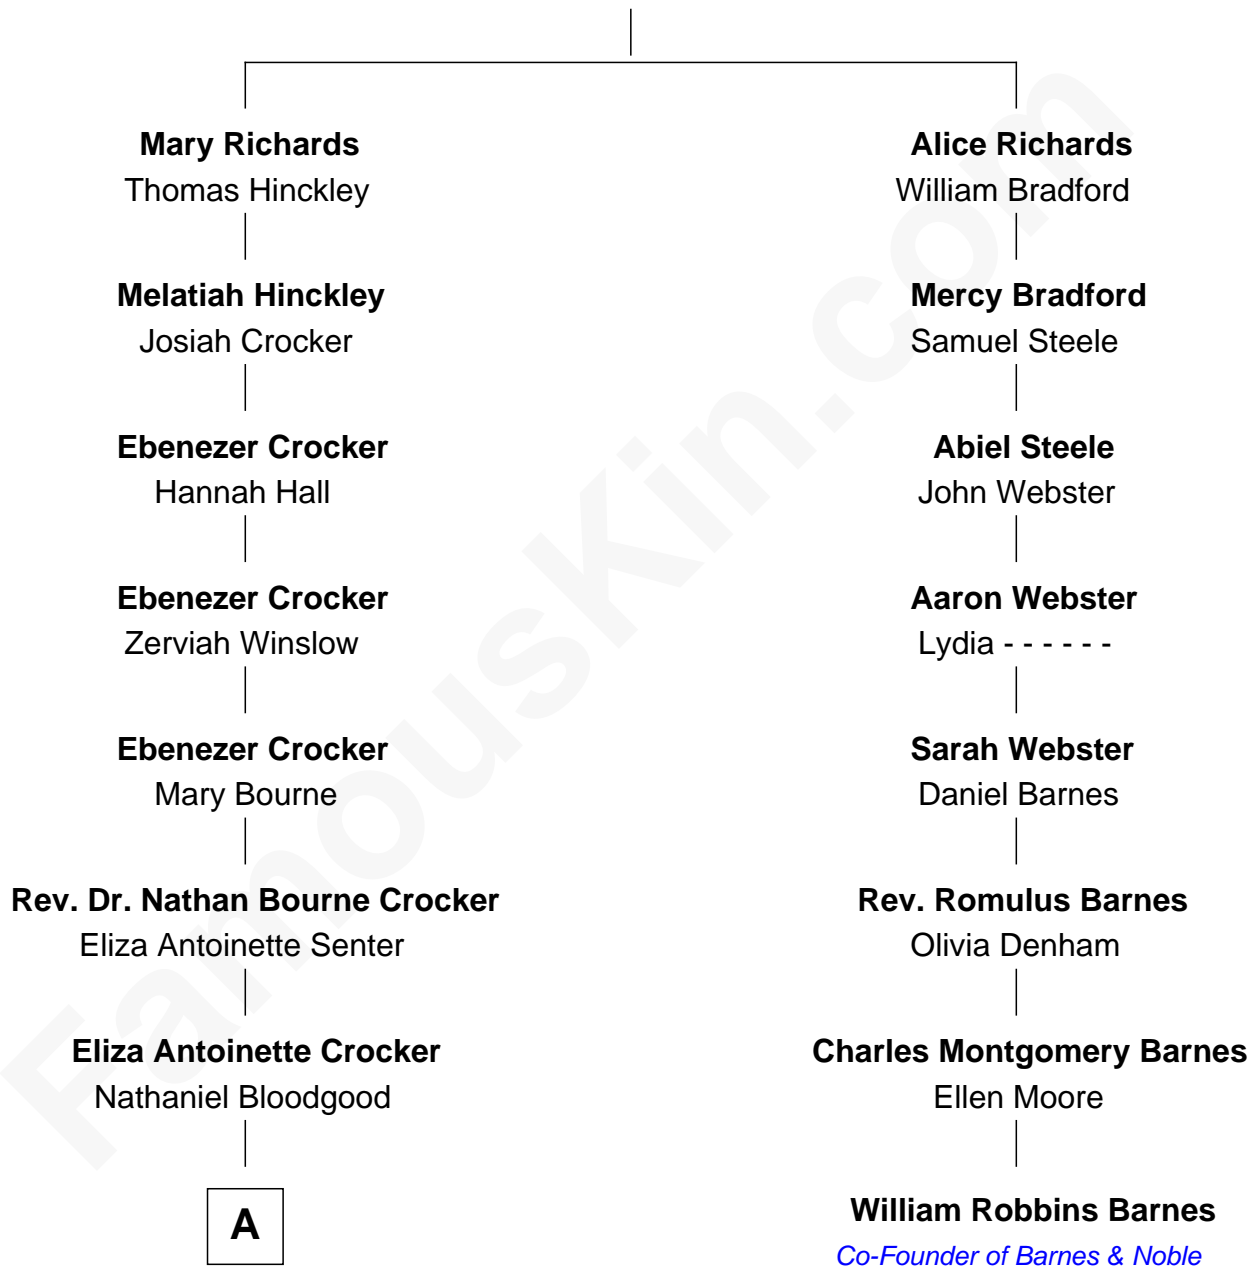

FamousKin.com Relationship Chart of

Kyra Sedgwick

TV and Movie Actress

7th cousin 4 times removed of

William Robbins Barnes

Co-Founder of Barnes & Noble

Thomas Richards

Welthian - - - - -

A

—
Helen Bloodgood

Francis Peabody

—
Fannie Peabody

Rev. Dr. Endicott Peabody

—
Helen Peabody

Robert Minturn Sedgwick

—
Henry Dwight Sedgwick

Patricia Ann Rosenwald

—
Kyra Sedgwick

TV and Movie Actress