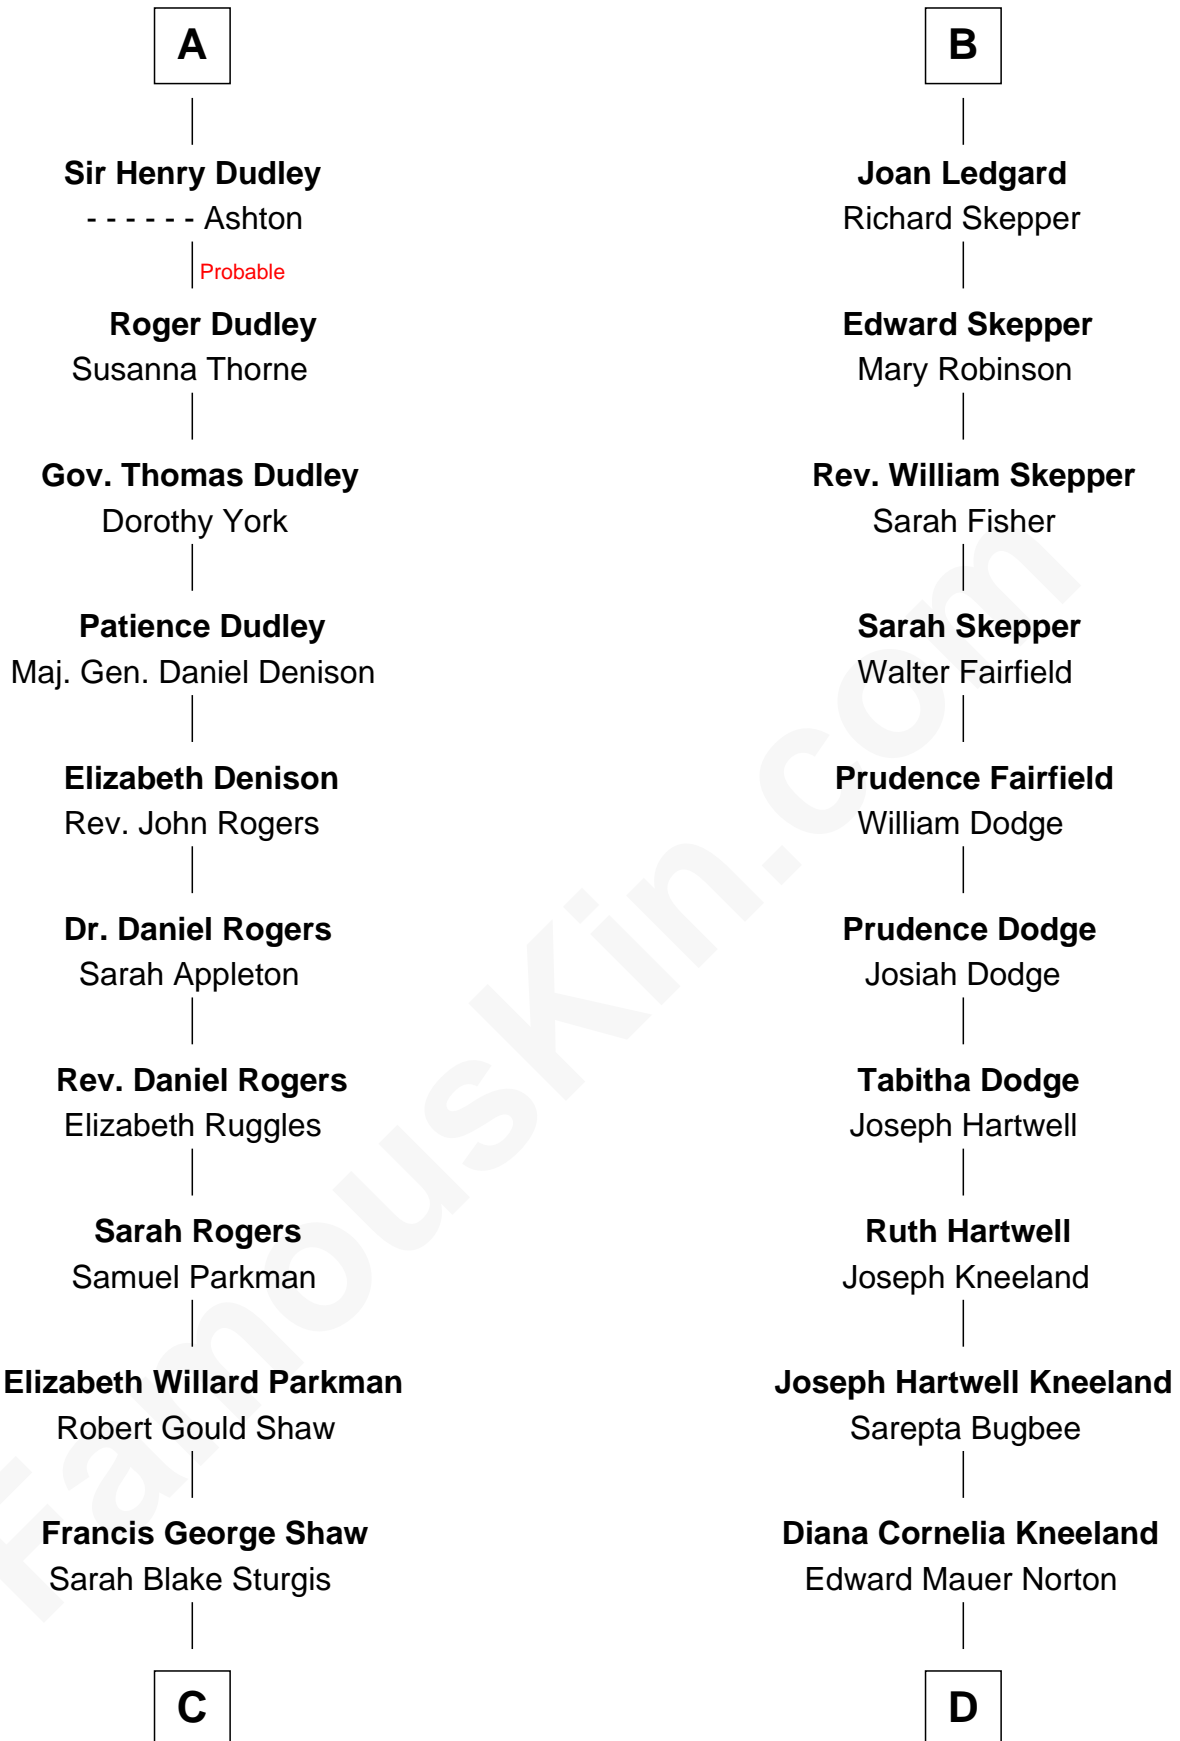

FamousKin.com Relationship Chart of

Kyra Sedgwick

TV and Movie Actress

21st cousin of

Edward Norton

Movie Actor

Sir Philip le Despencer

Joan de Cobham

Elizabeth - - - - -

Sir Philip le Despencer

Elizabeth de Tibetot

Margery Despencer

Sir Roger Wentworth

Sir Philip Wentworth

Mary Clifford

Elizabeth Wentworth

Sir Martin de la See

Joan de la See

Sir Piers Hildyard

Isabel Hildyard

Ralph Legard

B

C

Susanna Shaw
Robert Bowne Minturn

Sarah May Minturn
Henry Dwight Sedgwick

Robert Minturn Sedgwick
Helen Peabody

Henry Dwight Sedgwick
Patricia Ann Rosenwald

Kyra Sedgwick
TV and Movie Actress

D

Seneca Hughes Norton
Josephine E. Weis

Edward Mower Norton
Alice C. Baals